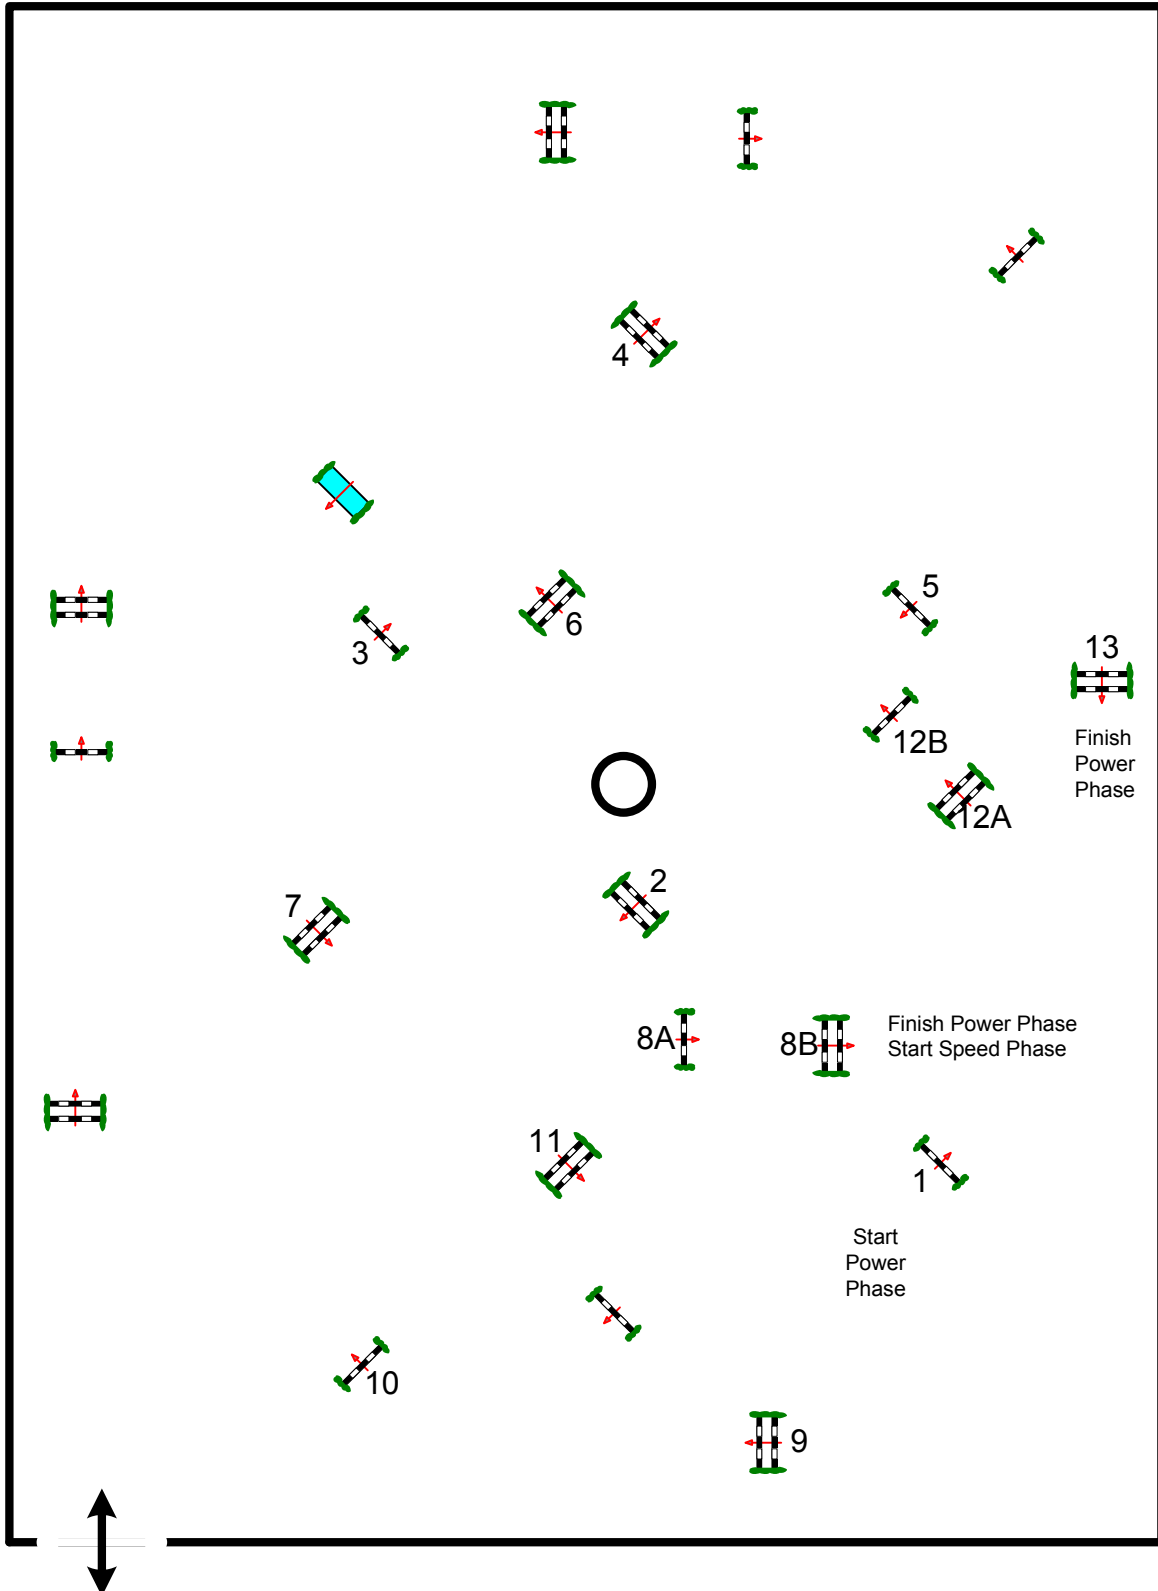

THERMAL

- HITS DESERT CIRCUIT 2016 - WEEK IV -

WEDNESDAY

265. 1.30M WILD GOLD JPR - II.2.C.

NATIONAL RG: II.2.C

HEIGHT: 1,30 M

SPEED: 350 M/MIN
LENGTH: 360 M
TIME ALLOWED: 62 SEC
TIME LIMIT: 124 SEC

OBSTACLES: 8
EFFORTS: 9

SPEED PHASE: -9-10-11-12A-12B-13-
LENGTH: 290 M
TIME ALLOWED: 50 SEC
TIME LIMIT: 100 SEC

1

COURSE DESIGNER MARTIN OTTO / GER