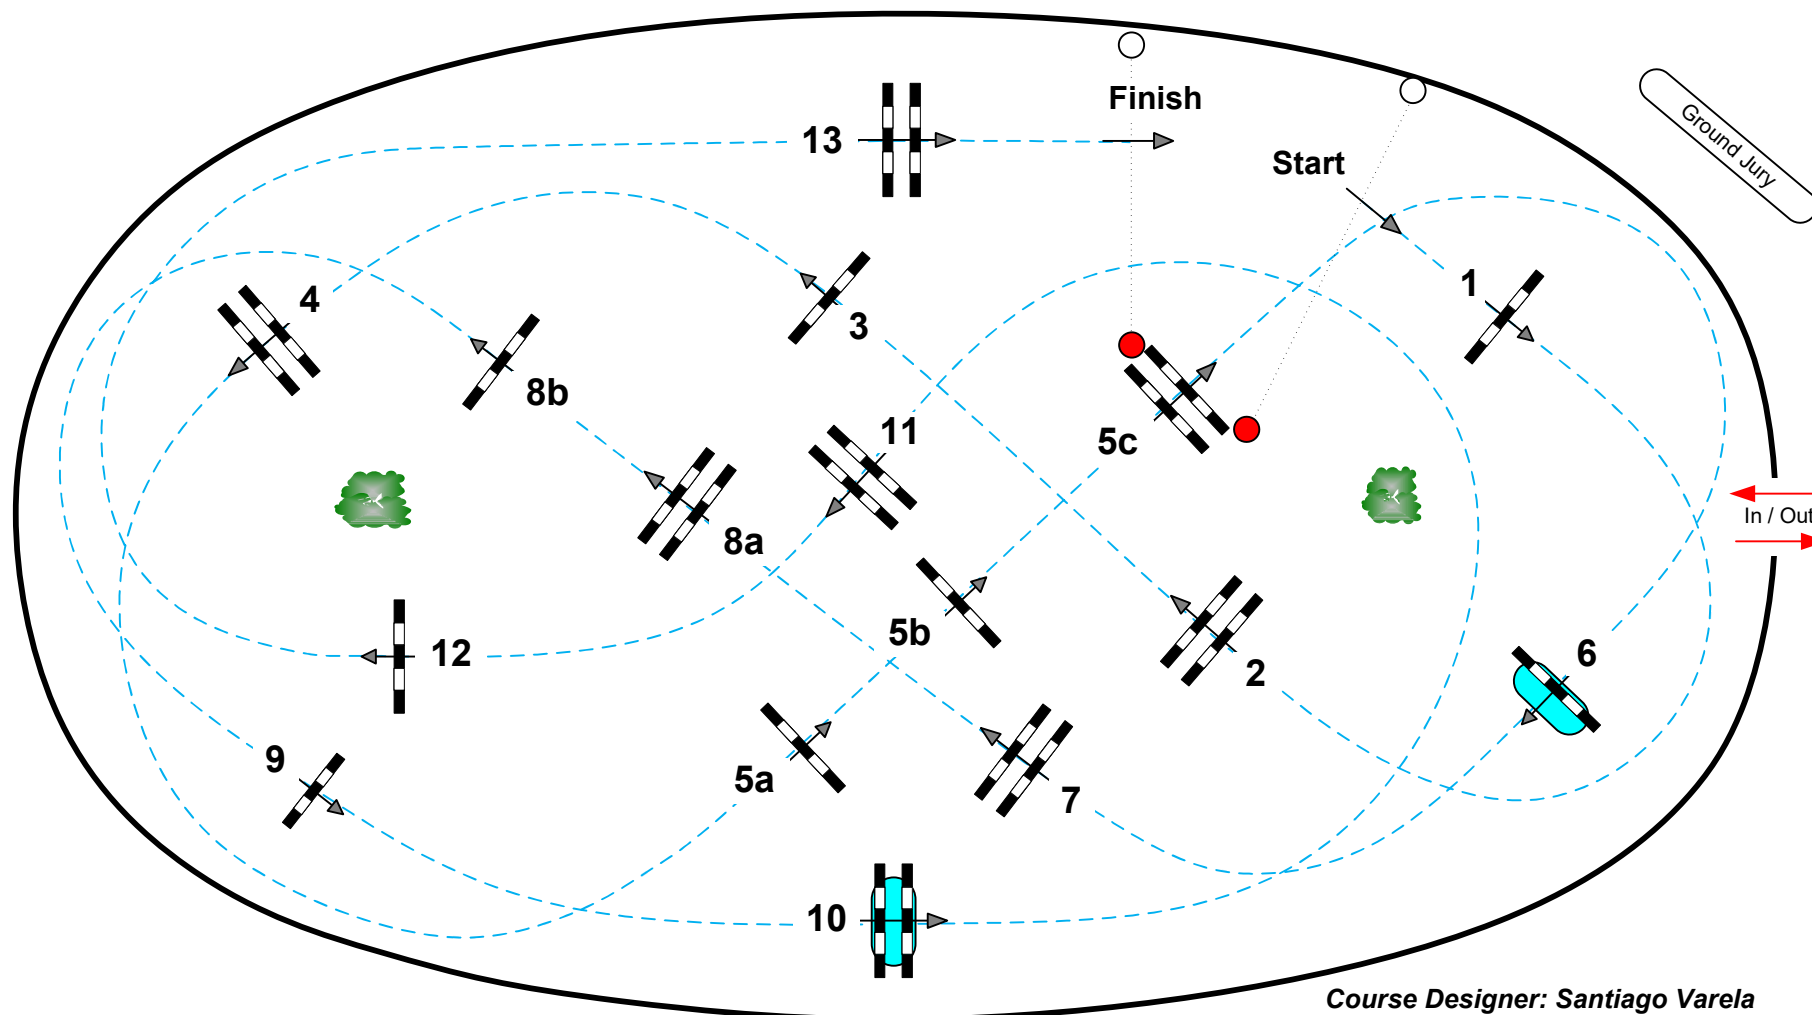

Gothenburg Horse Show 2016

Class No.: 5 **Longines FEI World Cup Final I**

Friday 25th March
Start 18:15

Table: C
FEI RG / Art. 239/263
+ Art. 659.1.3.2
Height: 1,50 - 1,60 m

Length: 480 m
Time limit: 120 sec
Penalty sec: 4

Obstacles: 1 - 13
Efforts: 16

Course Designer: Santiago Varela