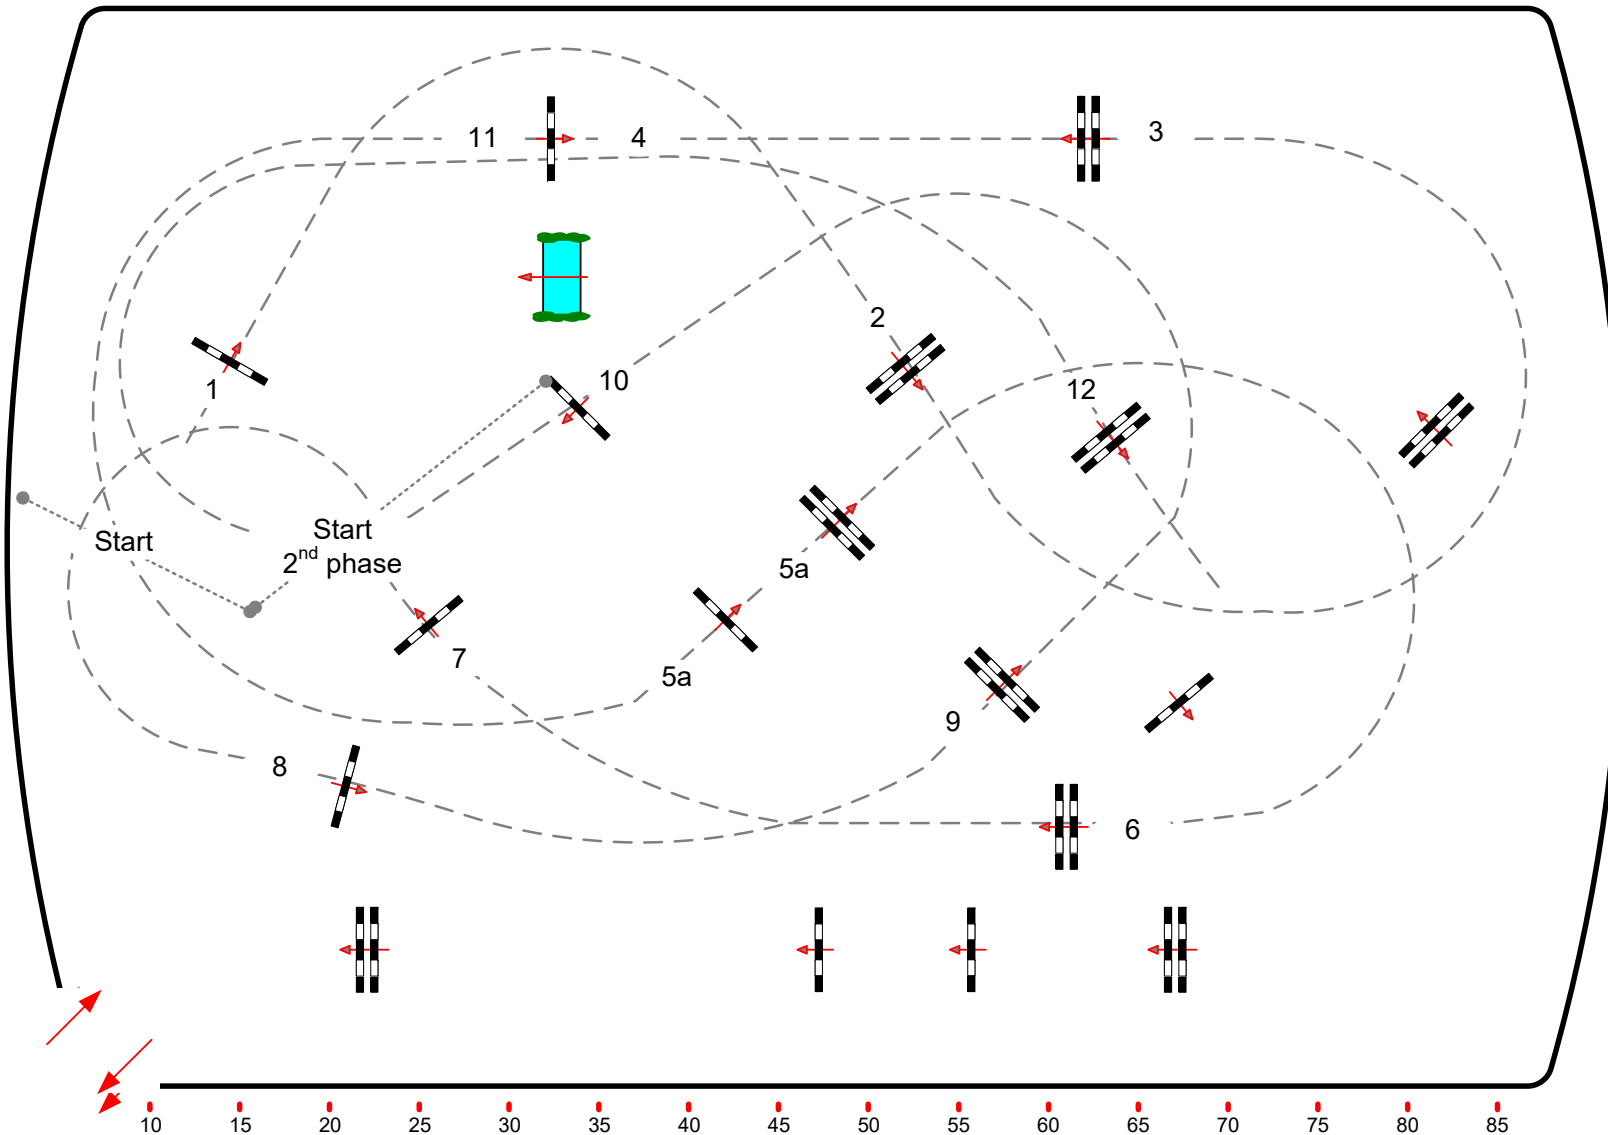

Celje CSIO 3* 2016

12

Small Tour: Two phases

- 0
- 5 Table: A
National RG:
FEI RG / Art. 274.5.3
Height: 1.10 m
- 10
- 15 Speed: 350 m/min
- 20 Length: 390 m
Time allowed: 67 sec
Time limit: 134 sec
- 25 Obstacles: 7
Efforts: 8
Penalty sec
- 30 Closed combination:
- 35 2nd Phase:
8-12
- 40 Length: 260 m
Time allowed: 45 sec
Time limit: 90 sec
- 45
- 50 Course designer
Stefan Wirth
www.HiOxER.com
- 55
- 60 Teodor Sheytanov
Unni Gustafsson