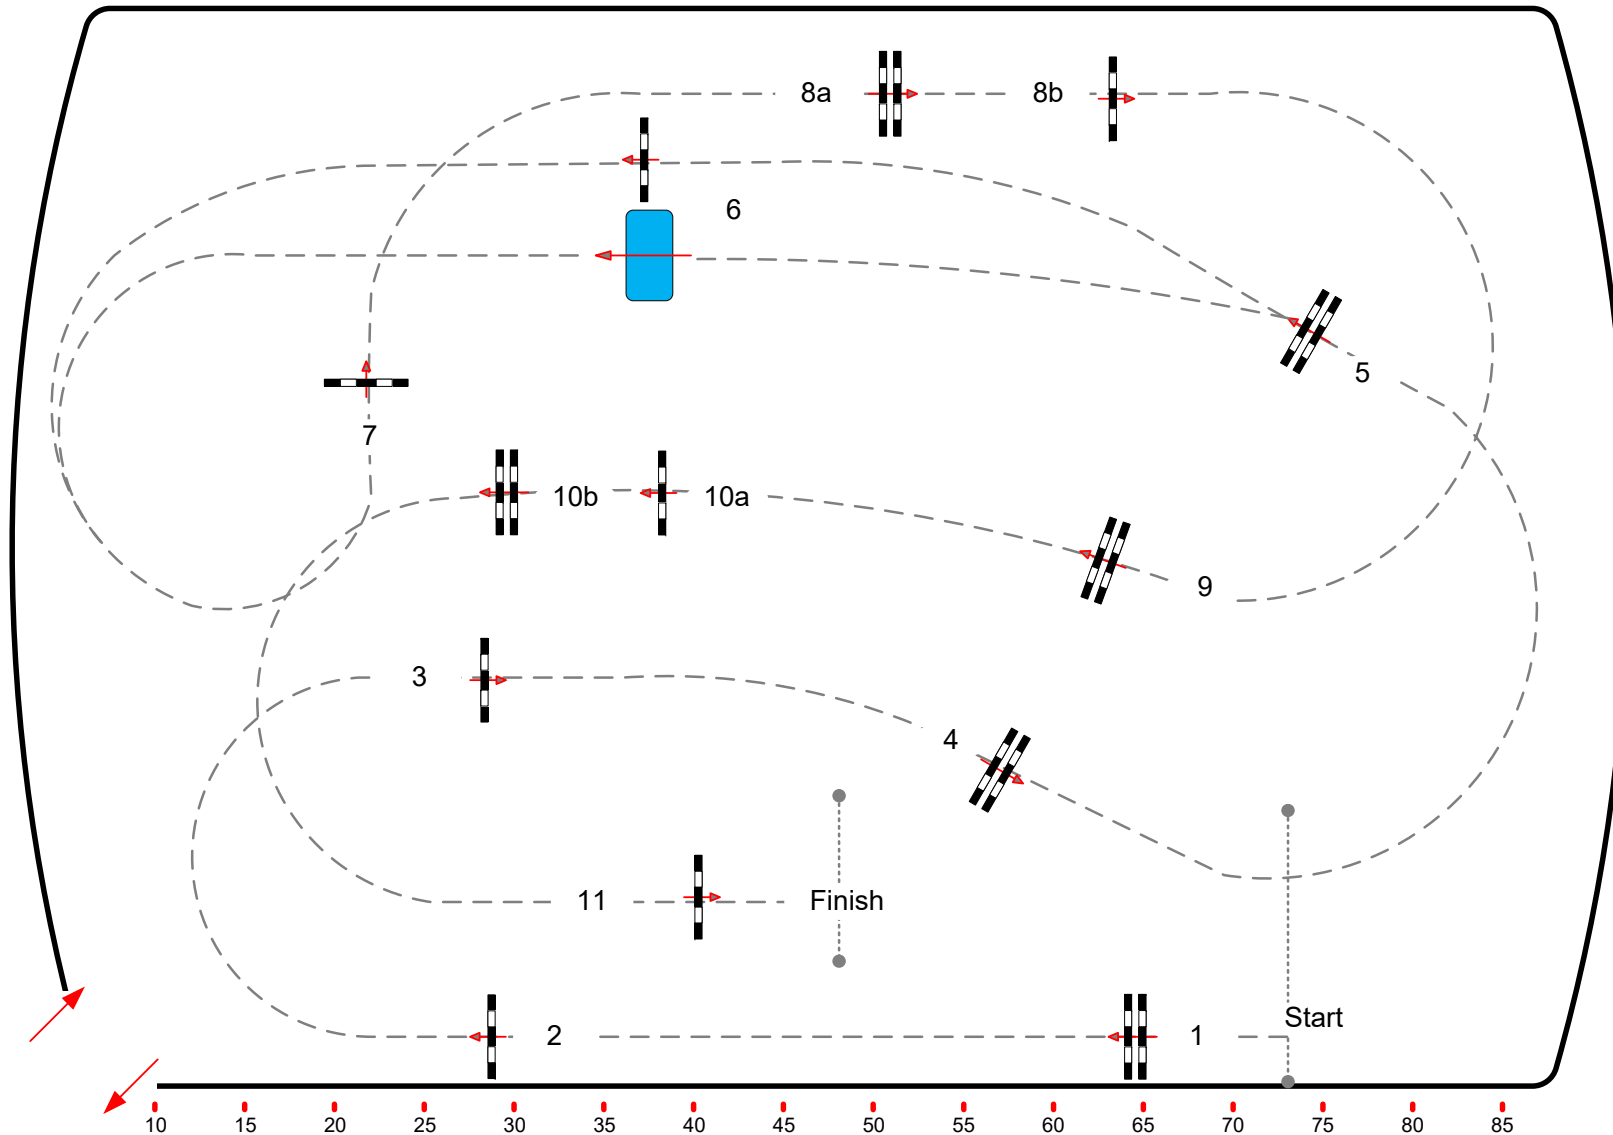

Celje CSIO 3* 2016

4

Gold Tour: Against the clock

- 0
- 5 Table: A
National RG:
FEI RG / Art. 238.2.1.
Height: 1,45 m
- 10
- 15 Speed: 350 m/min
- 20 Length: 490 m
Time allowed: 84 sec
Time limit: 168 sec
- 25 Obstacles: 11
Efforts: 13
Penalty sec
- 30
- 35
- 40
- 45
- 50 Course designer
Stefan Wirth
www.HiOxER.com
- 55 Teodor Sheytanov
Unni Gustafsson
- 60