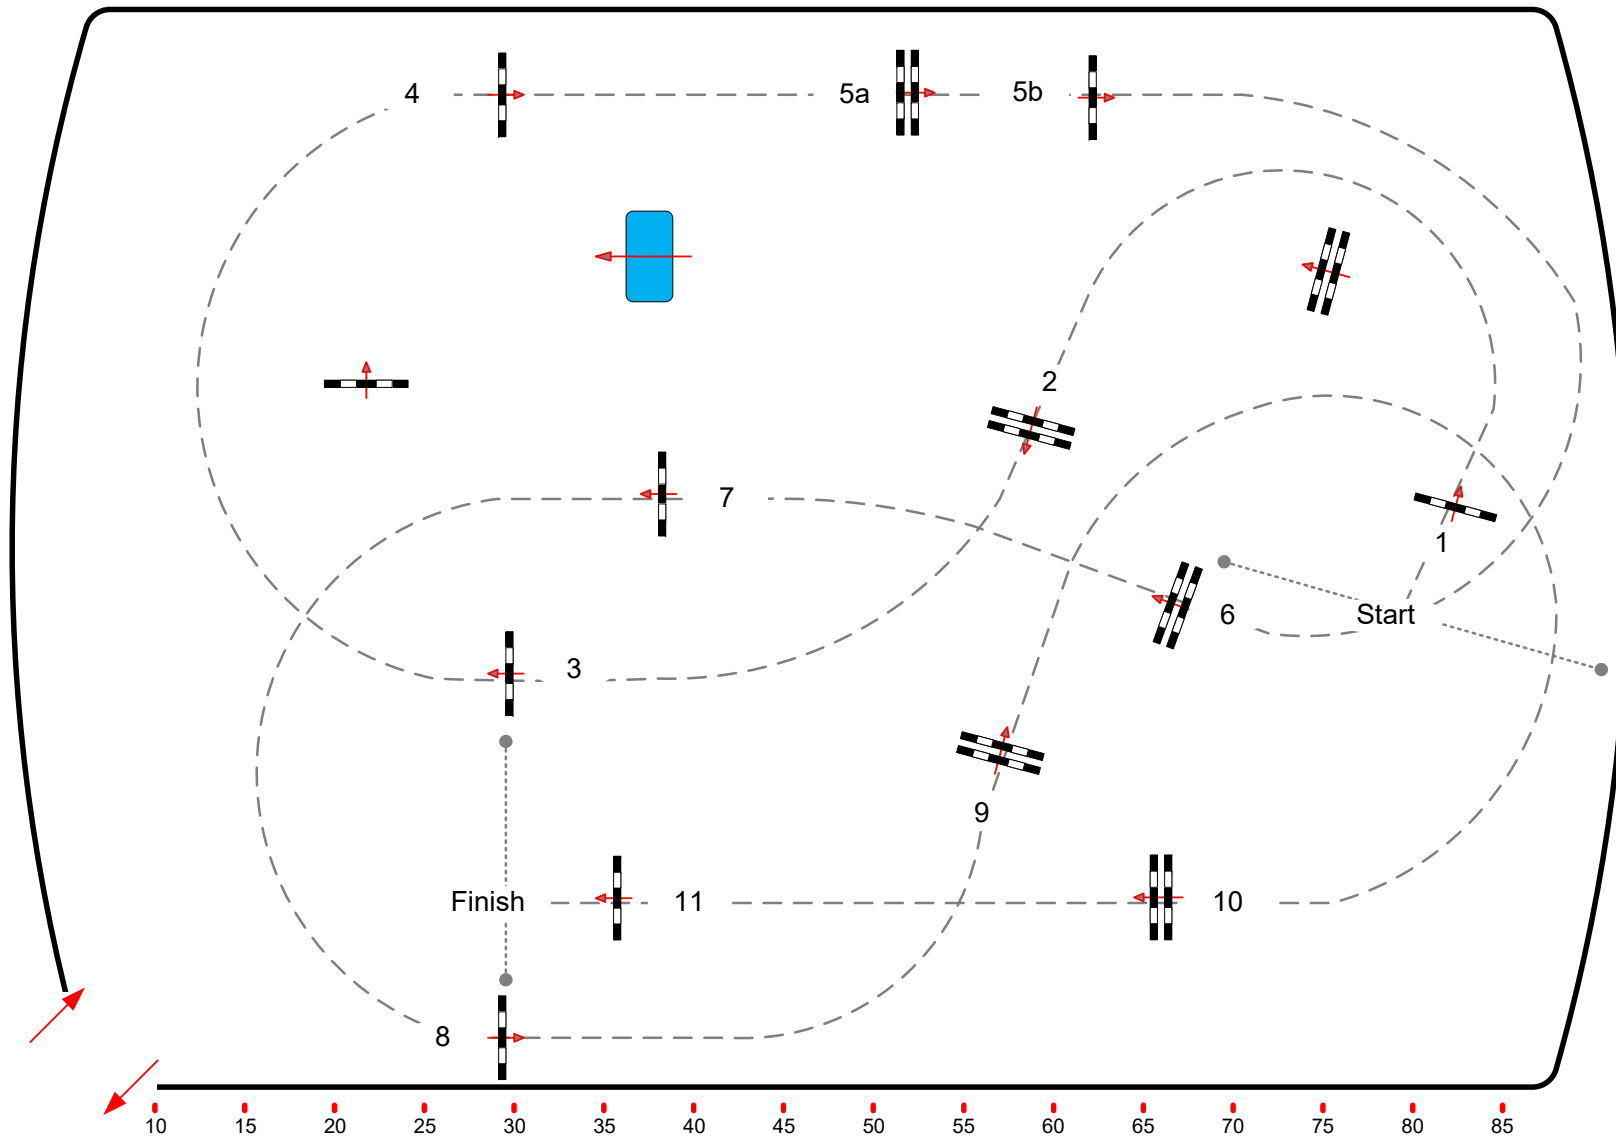

Celje CSIO 3* 2016

6

Small Tour: Against the clock

- 0
- 5 Table: A
National RG:
FEI RG / Art. 238.2.1.
Height: 1,10 m
- 10
- 15 Speed: 350 m/min
- 20 Length: 480 m
Time allowed: 83 sec
Time limit: 166 sec
- 25 Obstacles: 11
Efforts: 12
Penalty sec
- 30 Closed combination:
- 35
- 40
- 45
- 50 Course designer
Stefan Wirth
www.HiOxER.com
- 55
- 60 Teodor Sheytanov
Unni Gustafsson