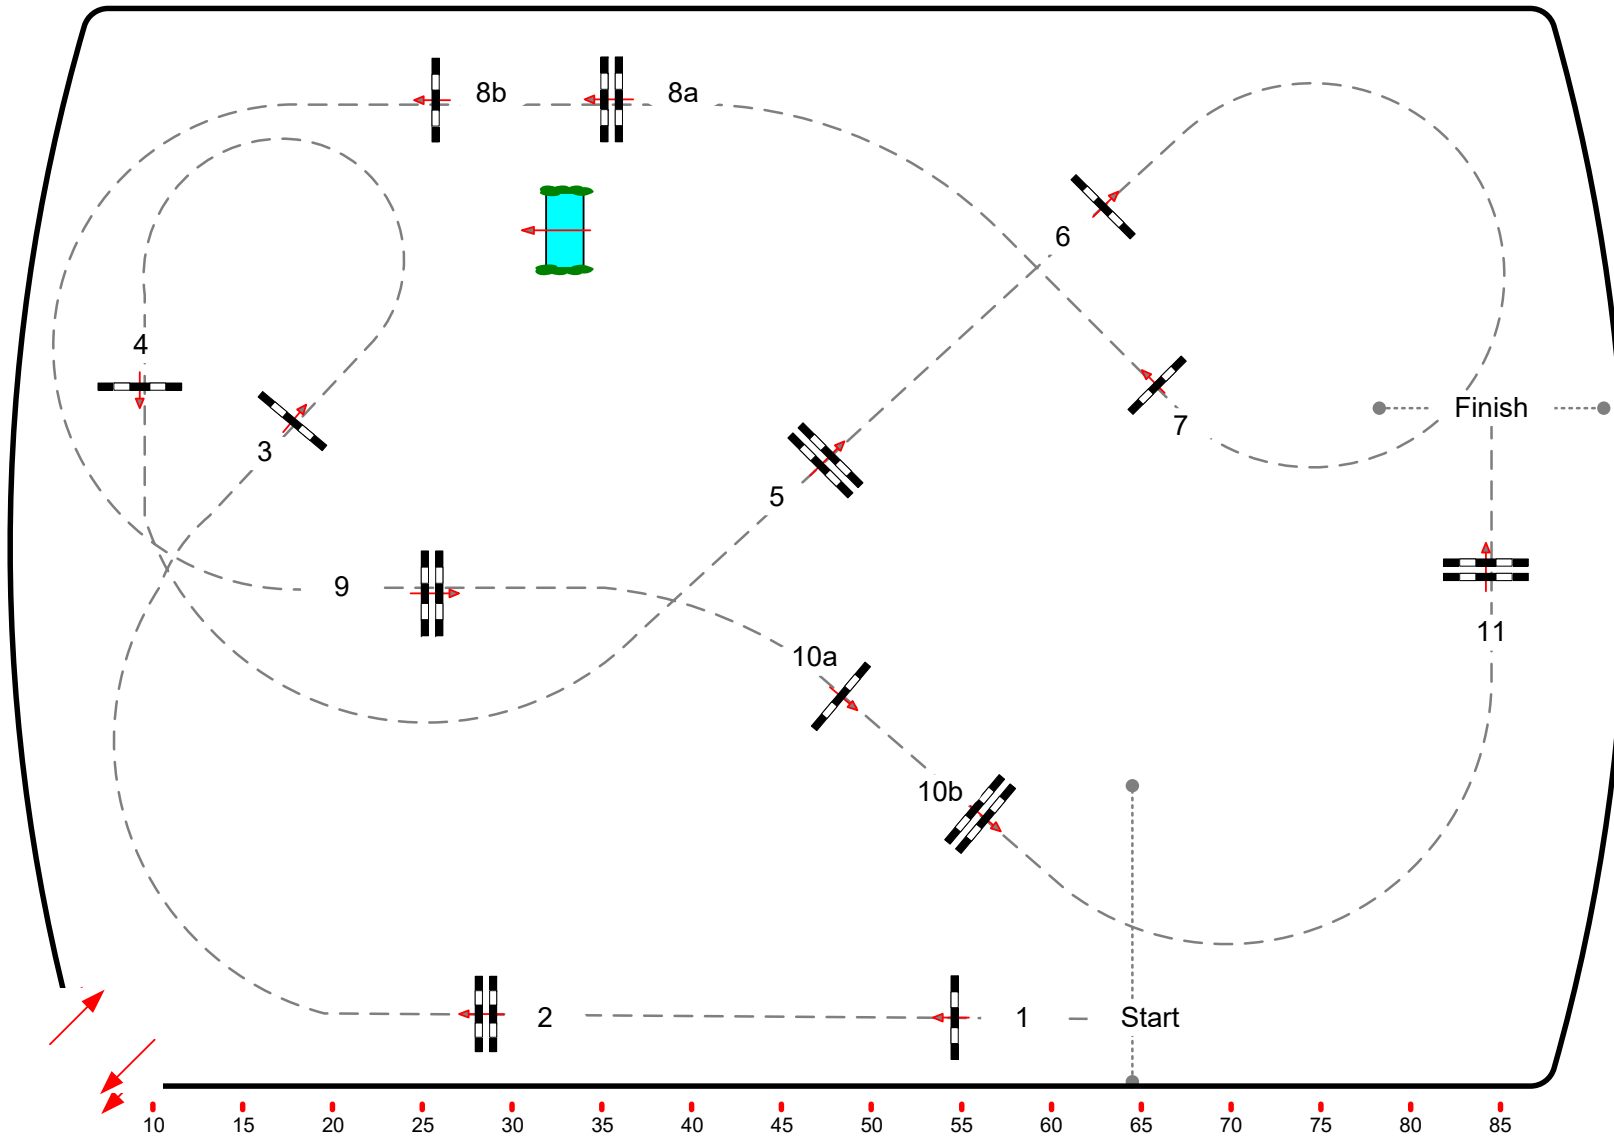

Celje CSIO 3* 2016

7

Big Tour: Against the clock

- 0
- 5 Table: A
National RG:
FEI RG / Art. 238.2.1
Height: 1,30 m
- 10
- 15 Speed: 350 m/min
- 20 Length: 460 m
Time allowed: 79 sec
Time limit: 158 sec
- 25 Obstacles: 11
Efforts: 13
Penalty sec
- 30 Closed combination:
- 35
- 40
- 45
- 50 Course designer
Stefan Wirth
www.HiOxER.com
- 55 Teodor Sheytanov
Unni Gustafsson
- 60