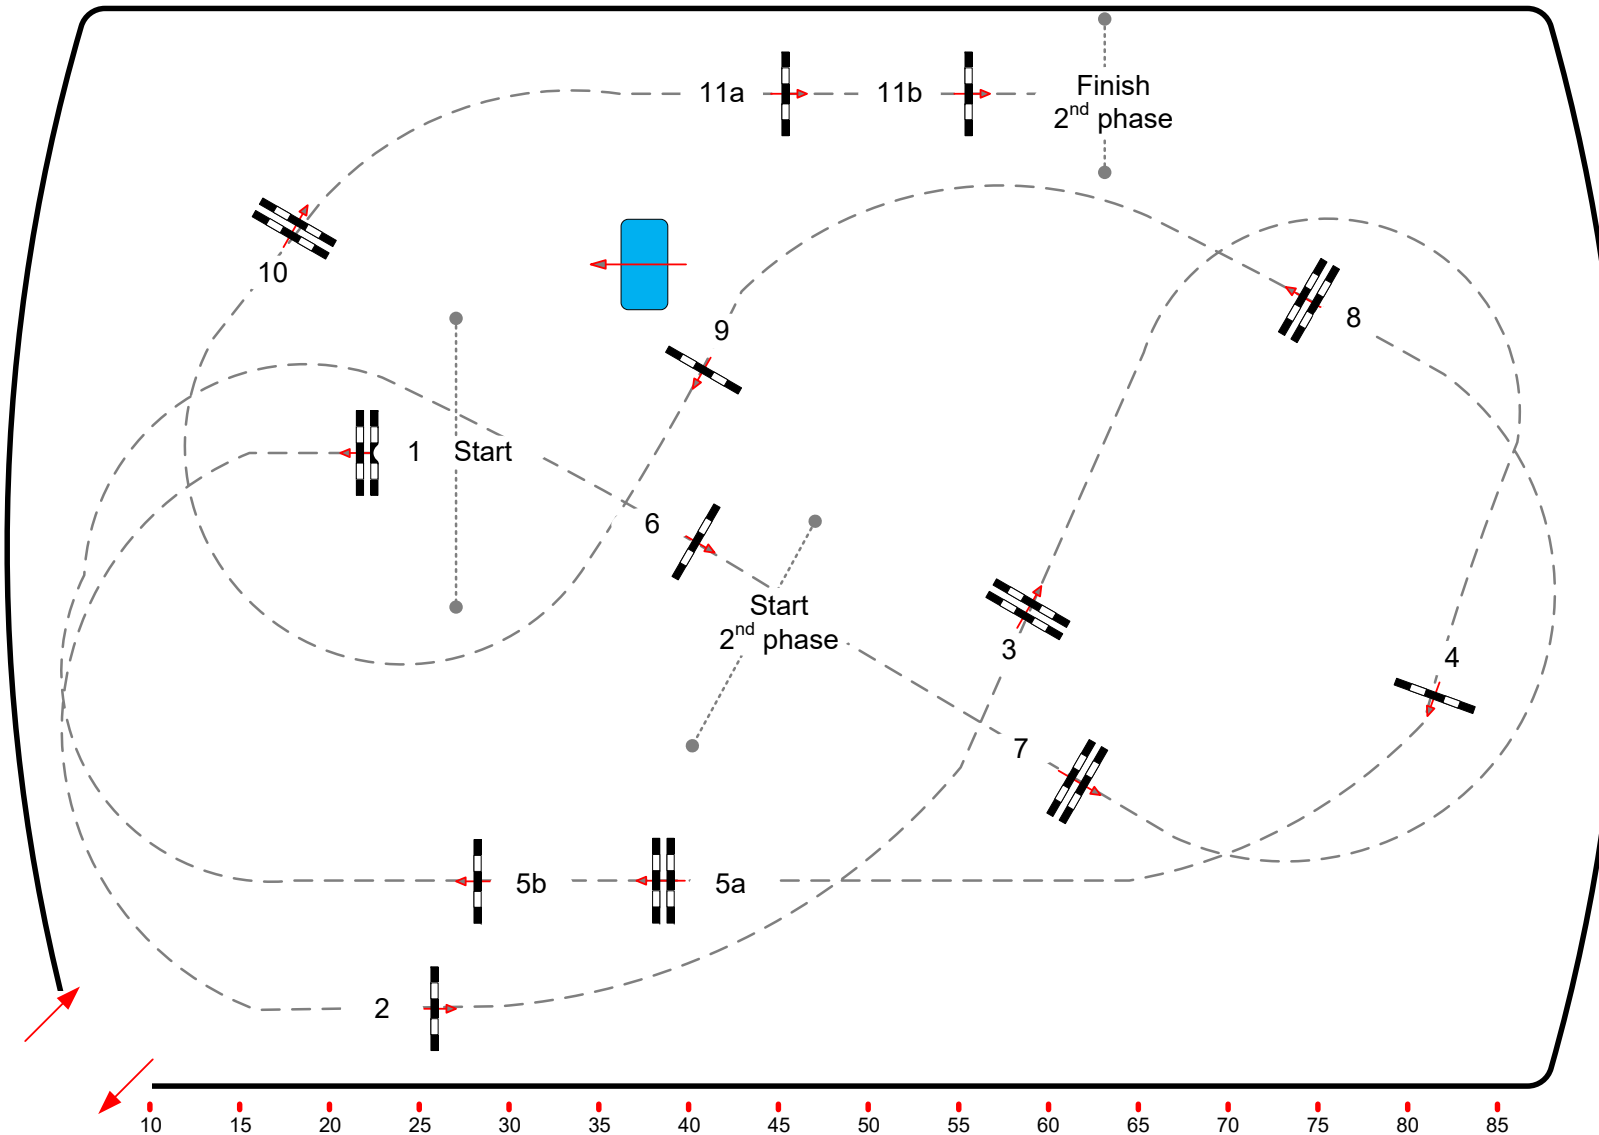

## Young Horses: Two phases Special

- 0
- 5 Table: A  
National RG:  
FEI RG / Art. 274.5.6.
- 10 Height: 1,25/1,30 m
- 15 Speed: 350 m/min
- 20 Length: 290 m  
Time allowed: 50 sec  
Time limit: 100 sec
- 25 Obstacles: 6  
Efforts: 7  
Penalty sec
- 30 Closed combination:
- 35 2nd Phase:  
**7-11**
- 40 Length: 220 m  
Time allowed: 38 sec  
Time limit: 76 sec
- 45
- 50 Course designer  
Stefan Wirth  
[www.HiOxER.com](http://www.HiOxER.com)
- 55
- 60 Teodor Sheytanov  
Unni Gustafsson