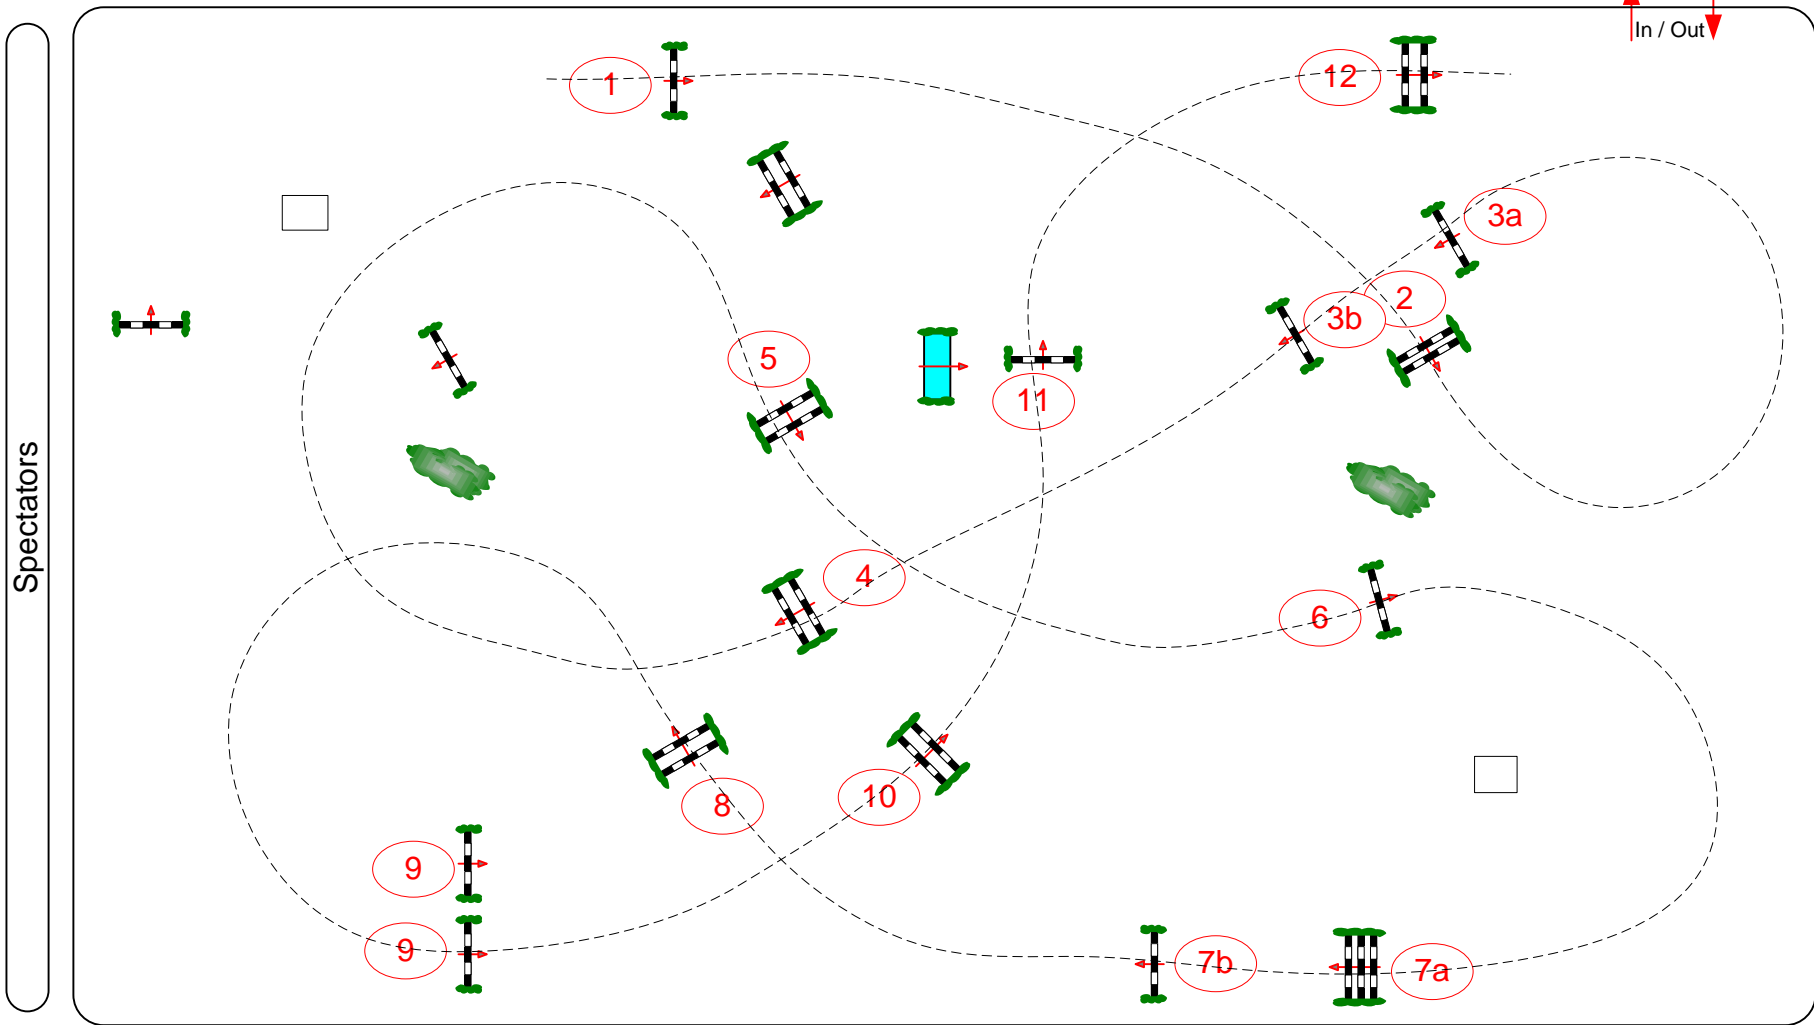

# FURUSIA CSIO5\* Sopot 2016

Sat 1

Table: A	Speed: 375 m/min	Obstacles: 12	1st Jump-off:
National RG:	Length: <600 m	Efforts: 14	Length: 0 m
FEI RG / Art. 239	Time limit: 120 sec	Penalty sec: 4	Time allowed: 0 sec
Height: 1,50 m		Closed combination:	Time limit: 0 sec

Class No.: 7      Speed and Handiness      Saturday 11th of June      Start: 8:00

Screen

Course Designer:  
Olaf Petersen jr.  
(GER)

Spectators