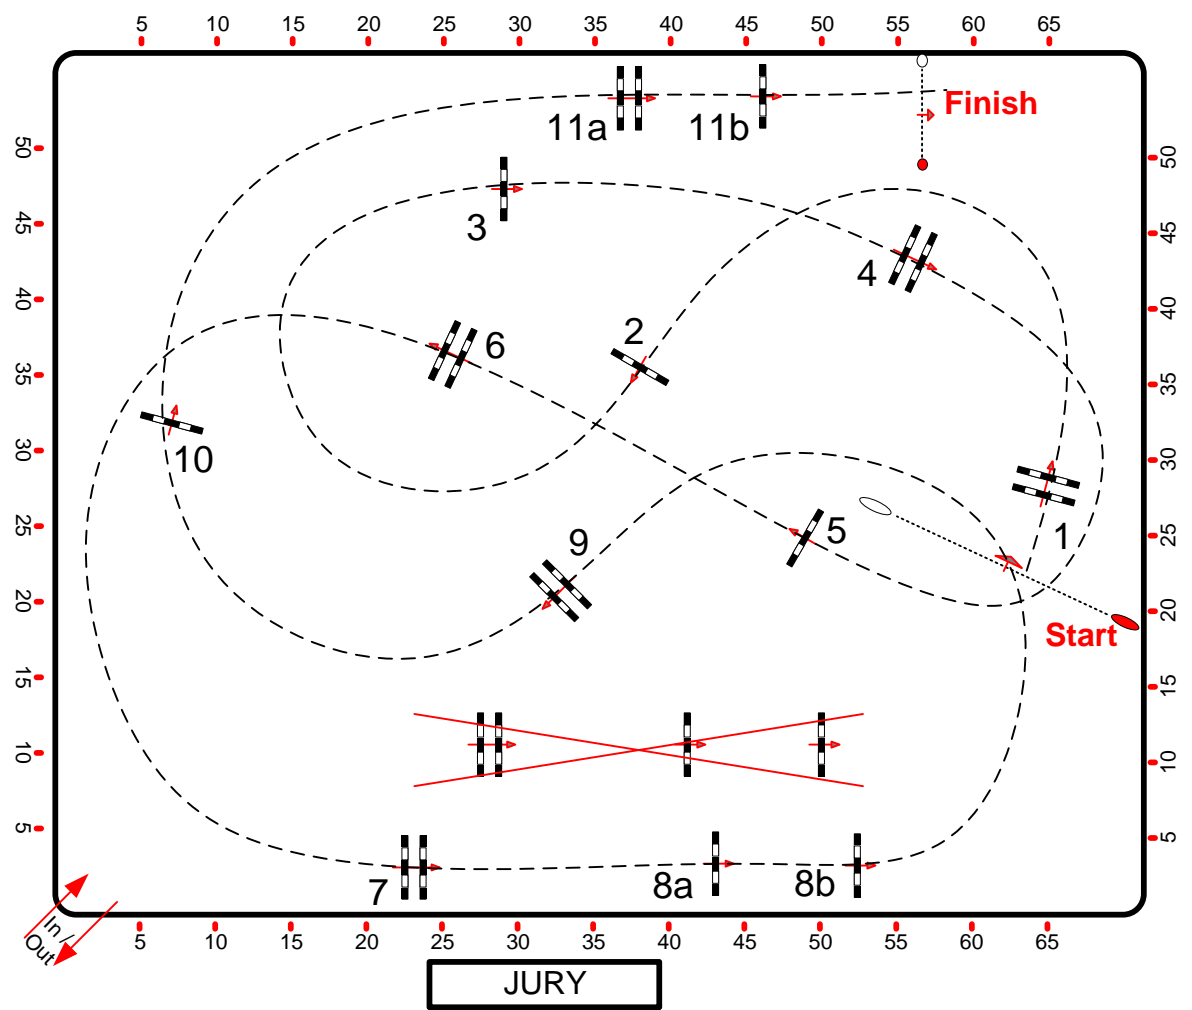

CSI 5* "CANNES" 2016

Class No.: 11 CSI 1*

Prix 45 PALMS

Competition against the clock

Saturday 11th July 2016

Start: 12.45

Table: A
 National RG:
 FEI RG / Art. 238.2.1
 Height: 1,30 m

Speed: 350 m/min

Length: 430 m
 Time allowed: 74 sec
 Time limit: 148 sec

Obstacles: 11
 Efforts: 13

Course Designer
 Uliano Vezzani (Ita)

u.vezzani@libero.it
 Assistants
 Marc Cheminat (Fra)
 Cédric Longis (Fra)
 Colm MC Kay (Irl)
 Loic Marchais (Fra)
 Raymond Lechauve (Fra)
 Pascal Wiethe (Fra)