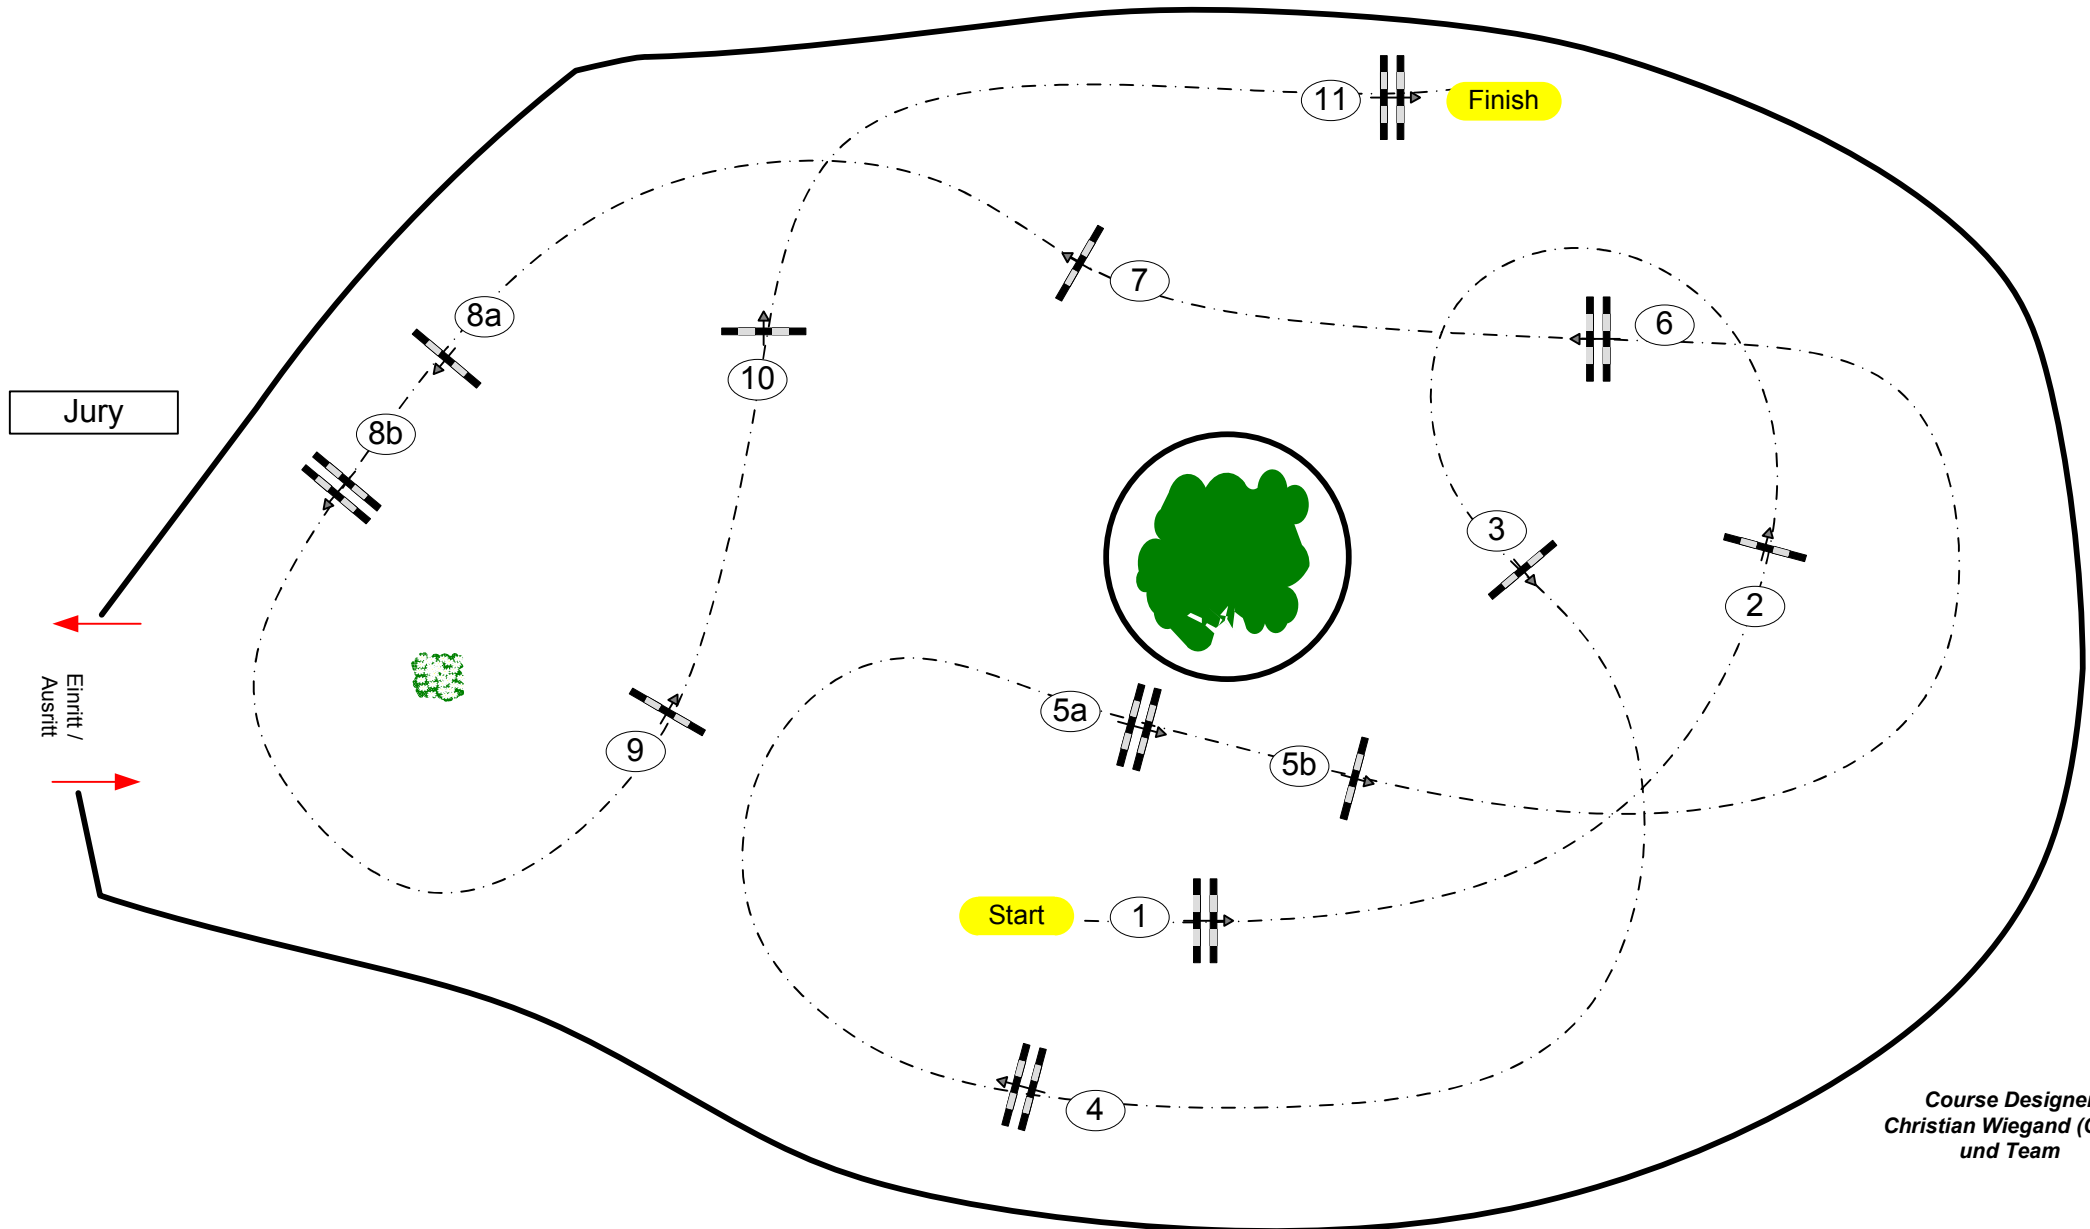

CSI***Paderborn 2016

Class No.: 07

Animo Youngster Tour

Competition against the clock

Table: A
National RG:
FEI RG / Art. 238.2.1
Height: 1,35 m

Speed: 350 m/min
Length: 0 m
Time allowed: 0 sec
Time limit: 0 sec

Jump-off:
Length:
Time allowed:
Time limit:

Course Designer
Christian Wiegand (GER)
und Team