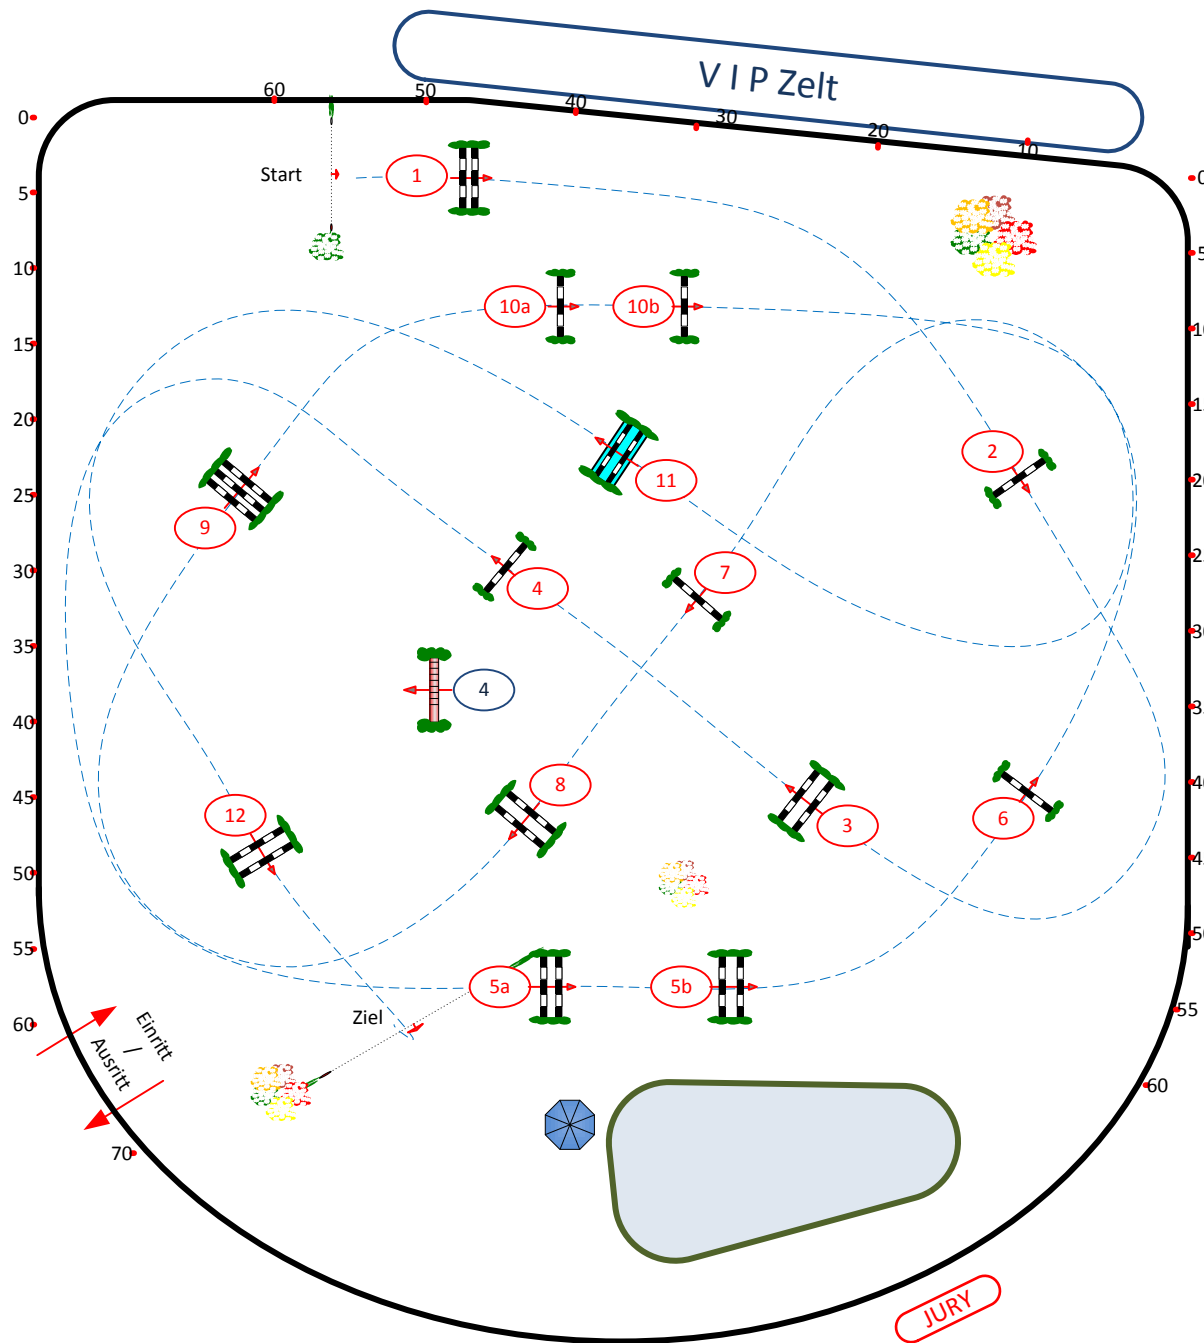

Sonntag, 28. August 2016

Start: 08:30 Uhr

**LONGINES**  
— ★ ★ ★ ★ ★ —  
**CSI ST.MORITZ**

9

CSI \*\*\*\*\*

80 m / 75 m

Course Designer  
G. Balsiger Sui  
E. Hofmann Sui  
+ Team

Against the clock

RG / Art. 238.2.1

Height: 1.45 m

Speed: 350 m/min

Length: 450 m

Time allowed: 78 s

Time limit: 156 s

Obstacles: 12

Efforts: 14

Penalty: 0 s

1st jump-off:

0

Length: 0 m

Time allowed: 0 s

Time limit: 0 s

JURY