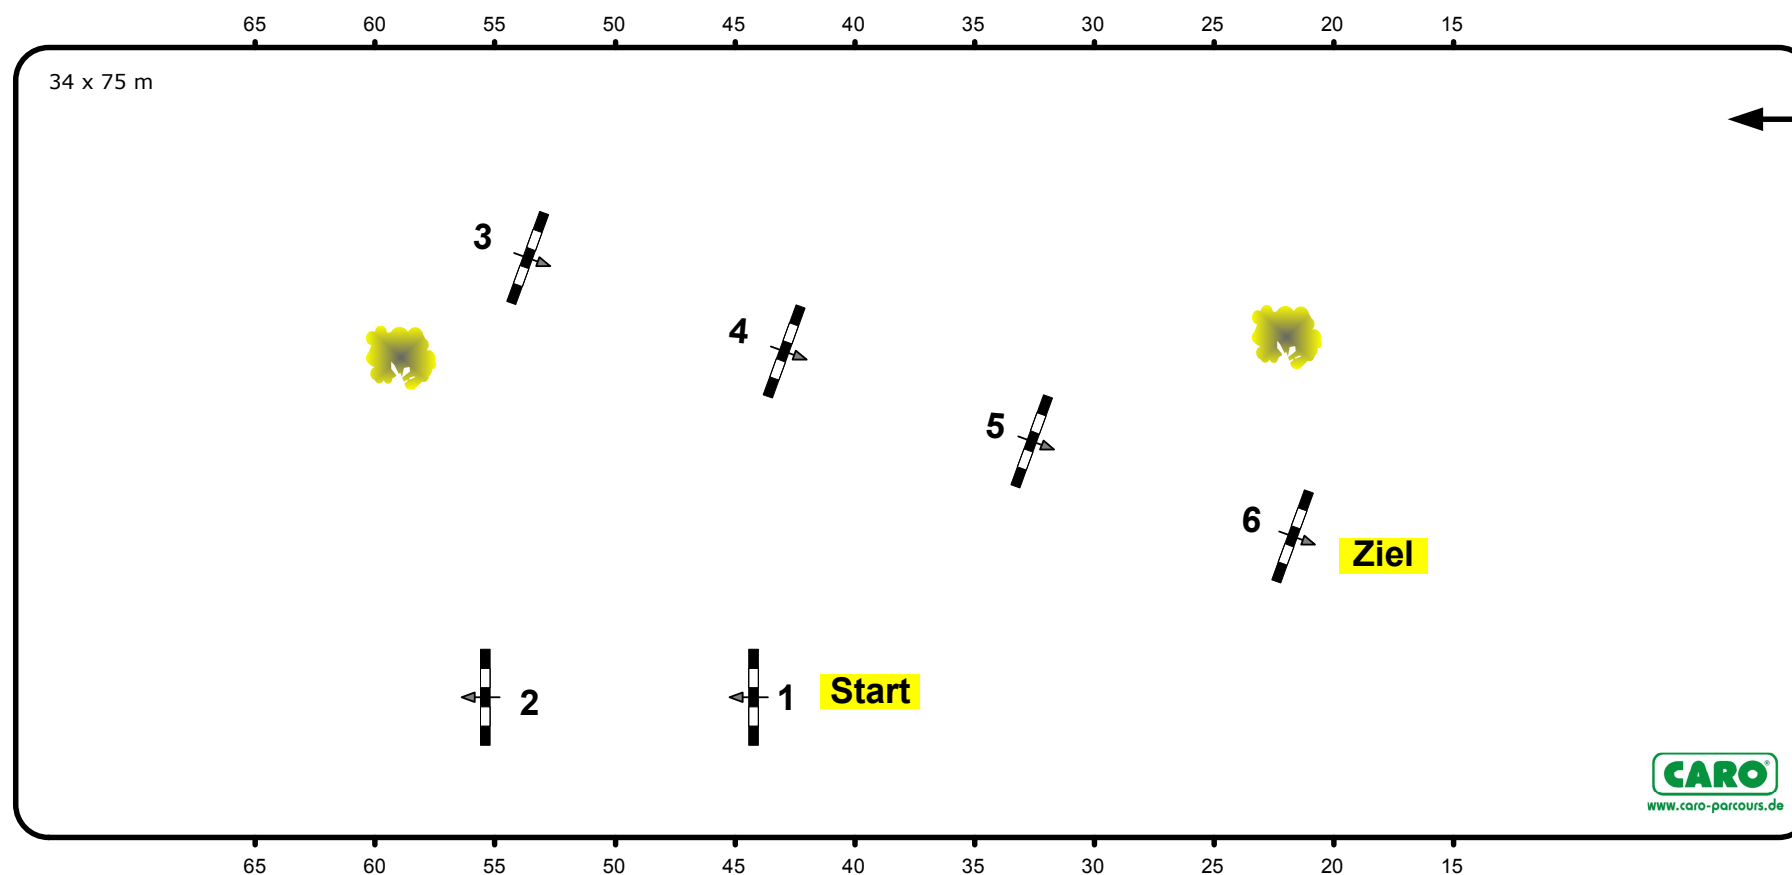

**Class No.: 2      International Competition      Six Bar**

Table: A  
National RG:  
FEI RG / Art. 262,3  
Height: 0 m

www.caro-parcours.de