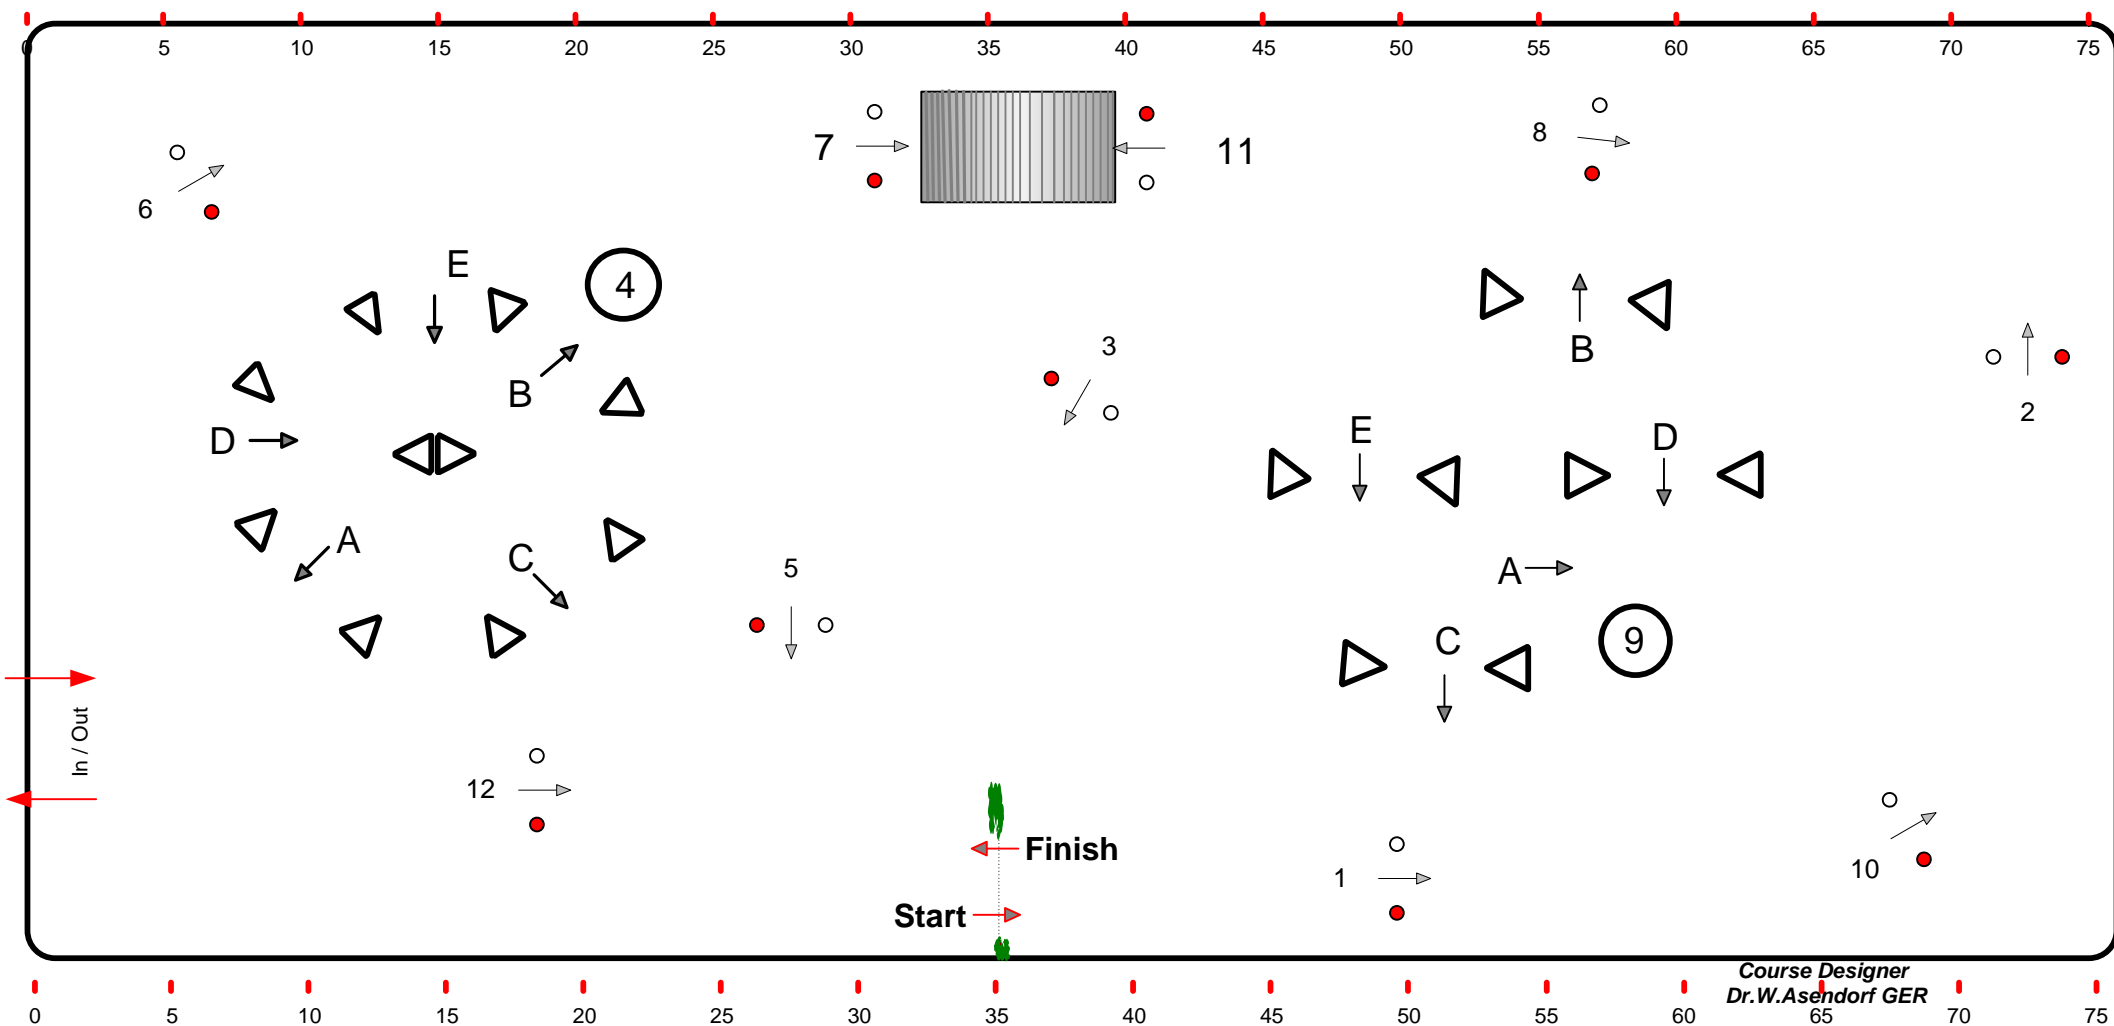

CAI-W Leipzig 2017

Class No.: 11

Four-in-Hand

Competition 1

Competition against the clock

Friday 20th. January

Start 22:25

FEI RG / Art. 970ff

Speed: 240 m/Min.
Obstacles: 12
Supplement: cm
Face: 190 cm

Length: 630 mtr.
Time allowed: 158 sek.
Time limit: 316 sek.
Penalty sec: 5 sek.

Winning Round:
Speed:
Supplement:
Face:

Length
Time allowed:
Time limit: