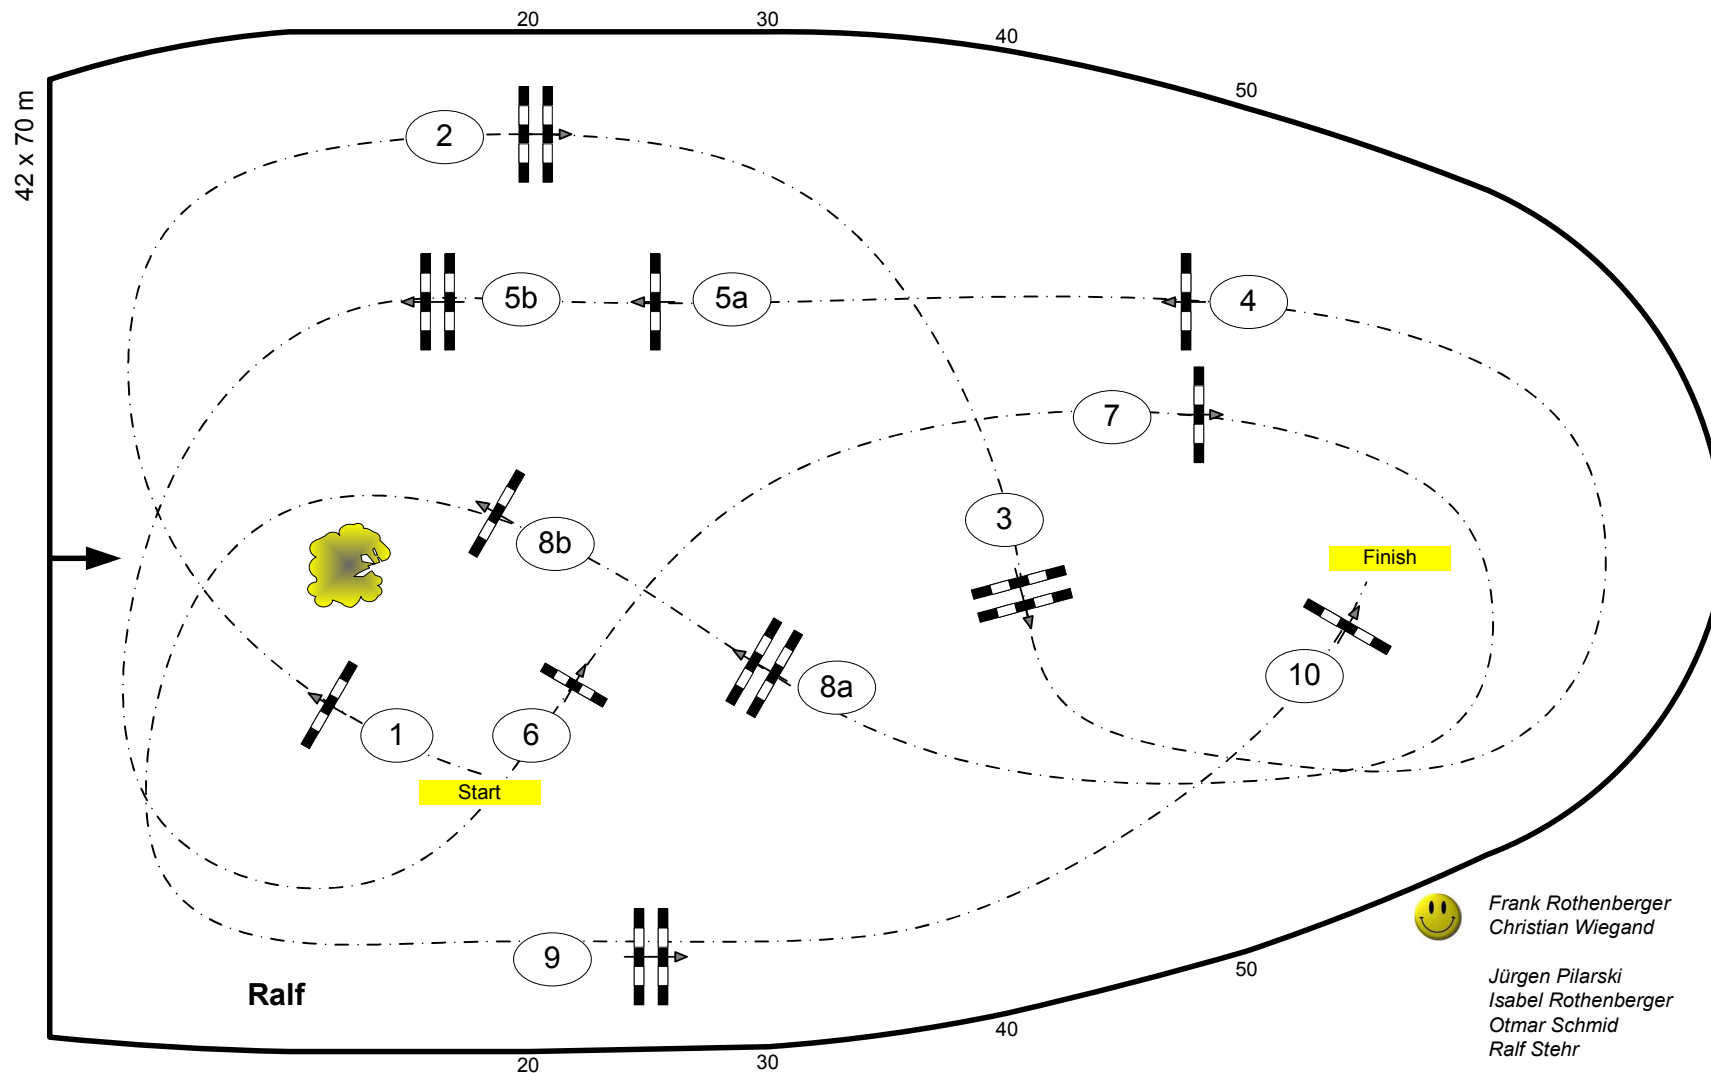

CSI5*/CSI1* Longines Global Champions Tour Berlin 2017

Class No.: 11

CSI1* Large Tour

Competition against the clock

Table: A
National RG:
FEI RG / Art. 238.2.1
Height: 1,15/1,25 m

Speed: 350 m/min
Length: 370 m
Time allowed: 64 sec
Time limit: 128 sec

Obstacles: 10
Efforts: 12
Penalty sec:
Closed combination:

2nd Phase: 0
Length: 0 m
Time allowed: 0 sec
Time limit: 0 sec

Frank Rothenberger
Christian Wiegand

Jürgen Pilarski
Isabel Rothenberger
Otmar Schmid
Ralf Stehr