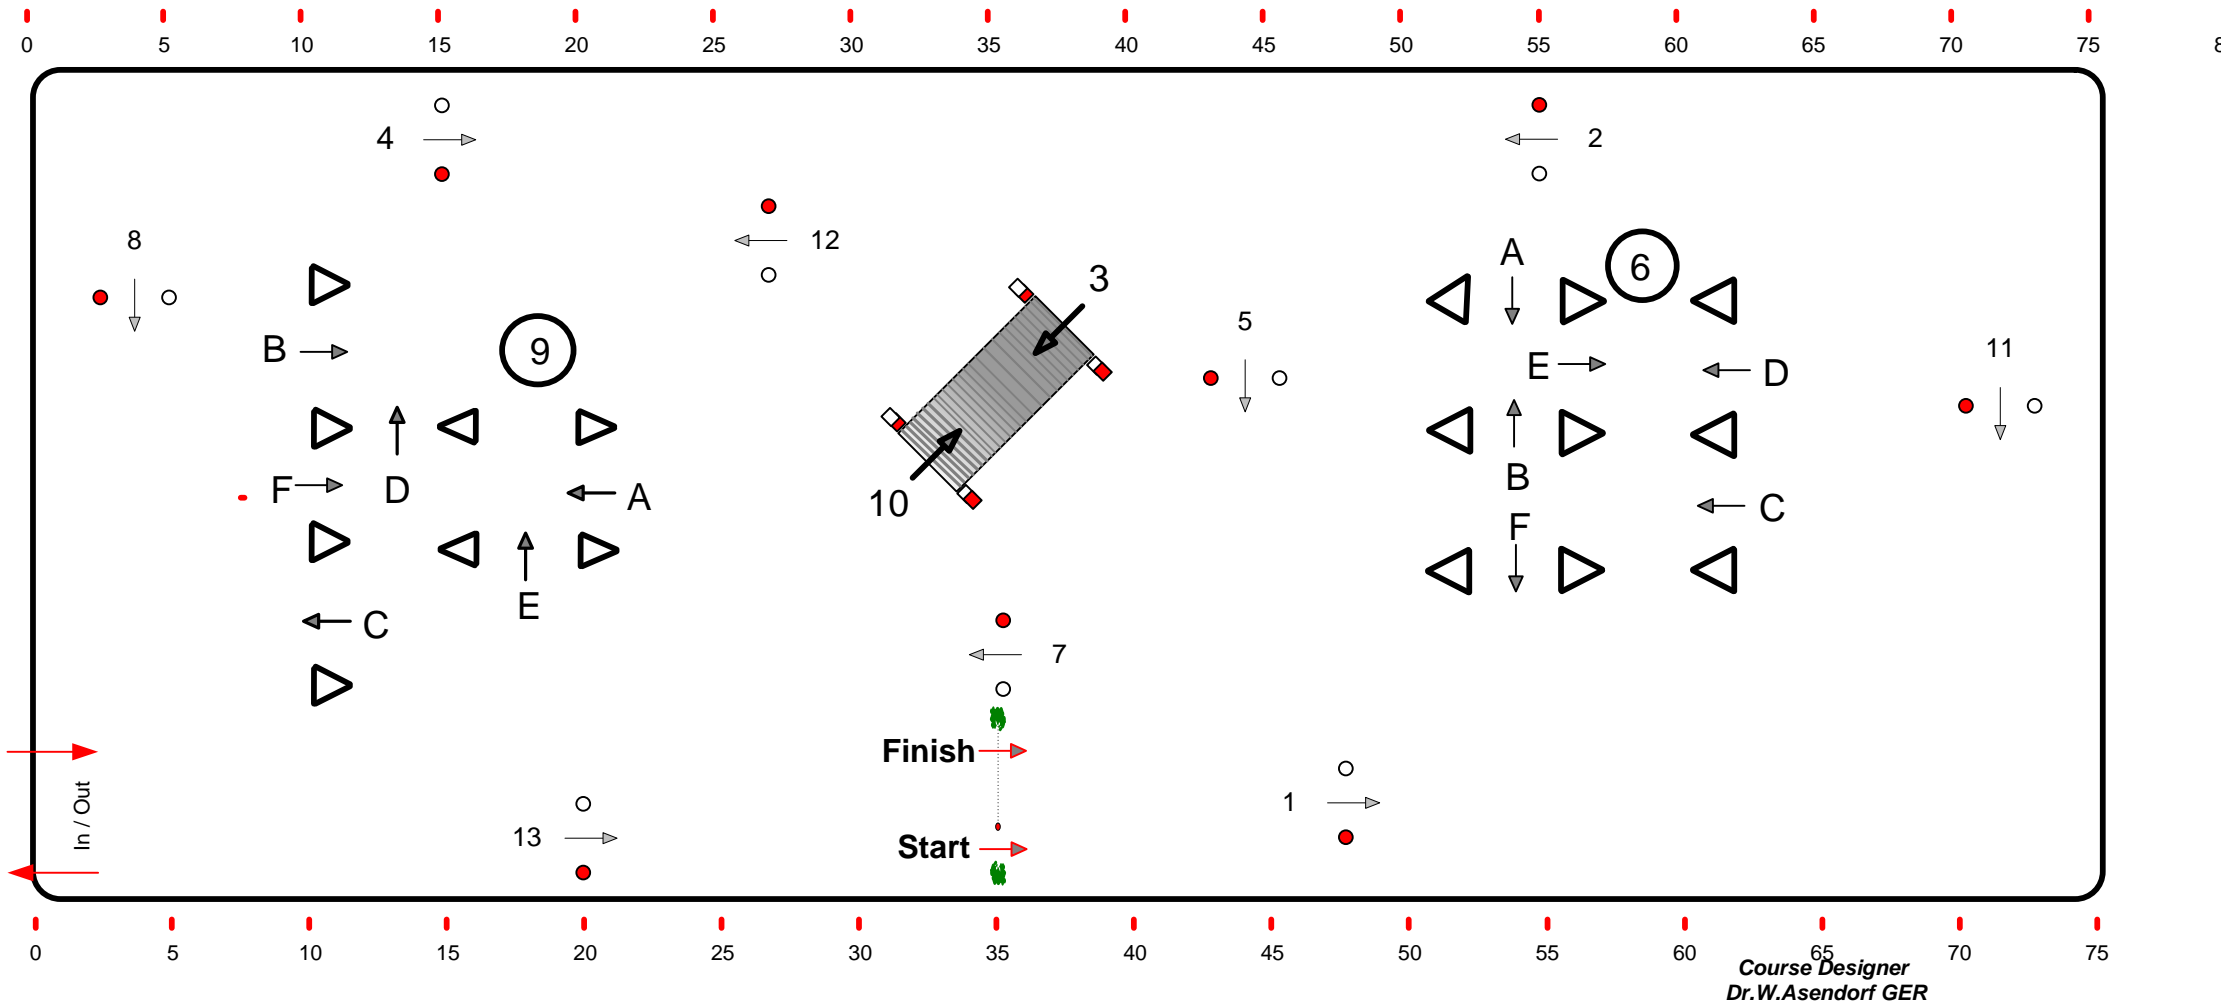

Speed: 230 m/Min.

Length: 730 mtr.

Second Round: 1;2;3;4;5;6A;B;C;D;E;7;8;9A;B;C;D;E;10;11;12;13

National RG:
FEI RG / Art. 970ff

Obstacles: 13
Supplement: cm
Face: 190 cm

Time allowed: 191 sek.
Time limit: 382 sek.
Penalty sec: sek.

Length: 660 mtr.
Speed: 230 m/Min.
Supplement: cm
Face: 190 cm
Time allowed: 173 sek.
Time limit: 346 sek.

Course Designer
Dr. W. Asendorf GER