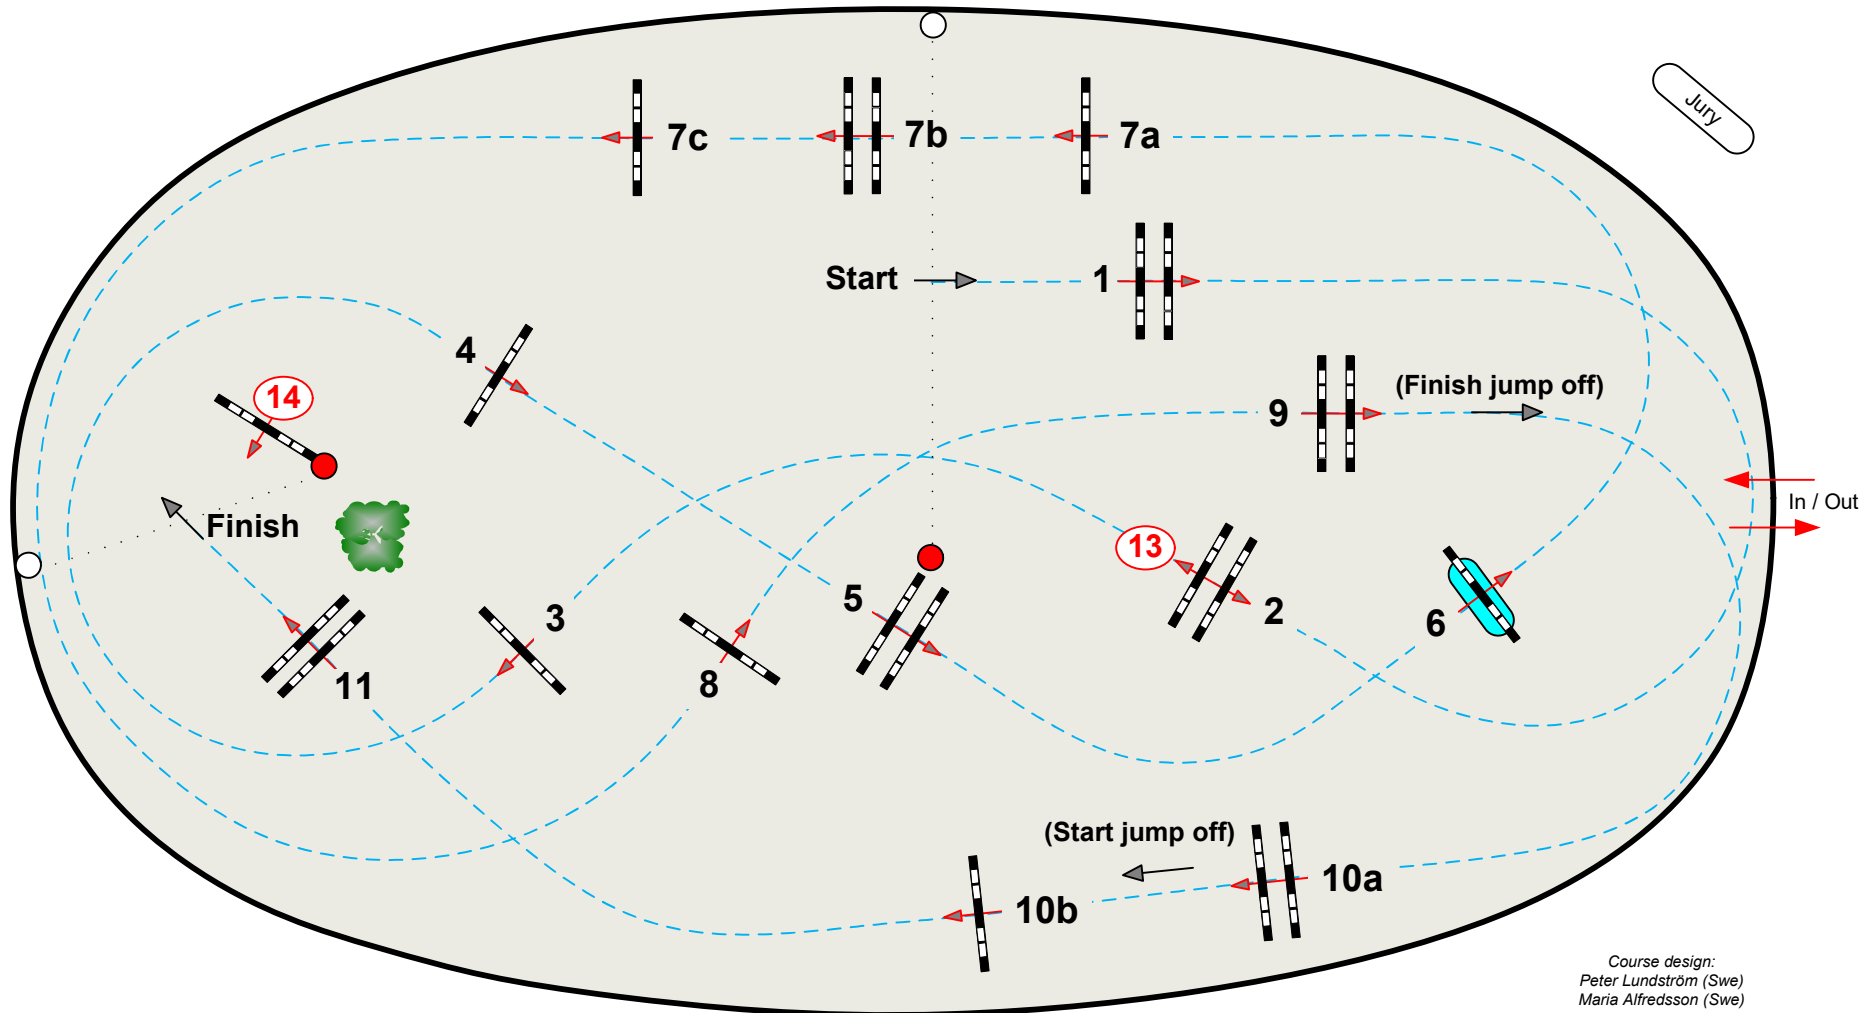

Gothenburg Horse Show 2018

Class No.: 13 **CSIYH 1***
Lövsta Future Challenge - FINAL

Competition with one jump-off

Sunday, February 25
Start 12:00

Table: A
 FEI RG / Art. 238.2.2
 Height: 1,40 m

Speed: 325 m/min
 Length: 400 m
 Time allowed: 74 sec
 Time limit: 148 sec

Obstacles: 1 - 11
 Efforts: 14

Jump-off: 10b-13-7a-7b-14-8-9
 Length: 260 m
 Time allowed: 48 sec
 Time limit: 96 sec

Course design:
 Peter Lundström (Swe)
 Maria Alfredsson (Swe)