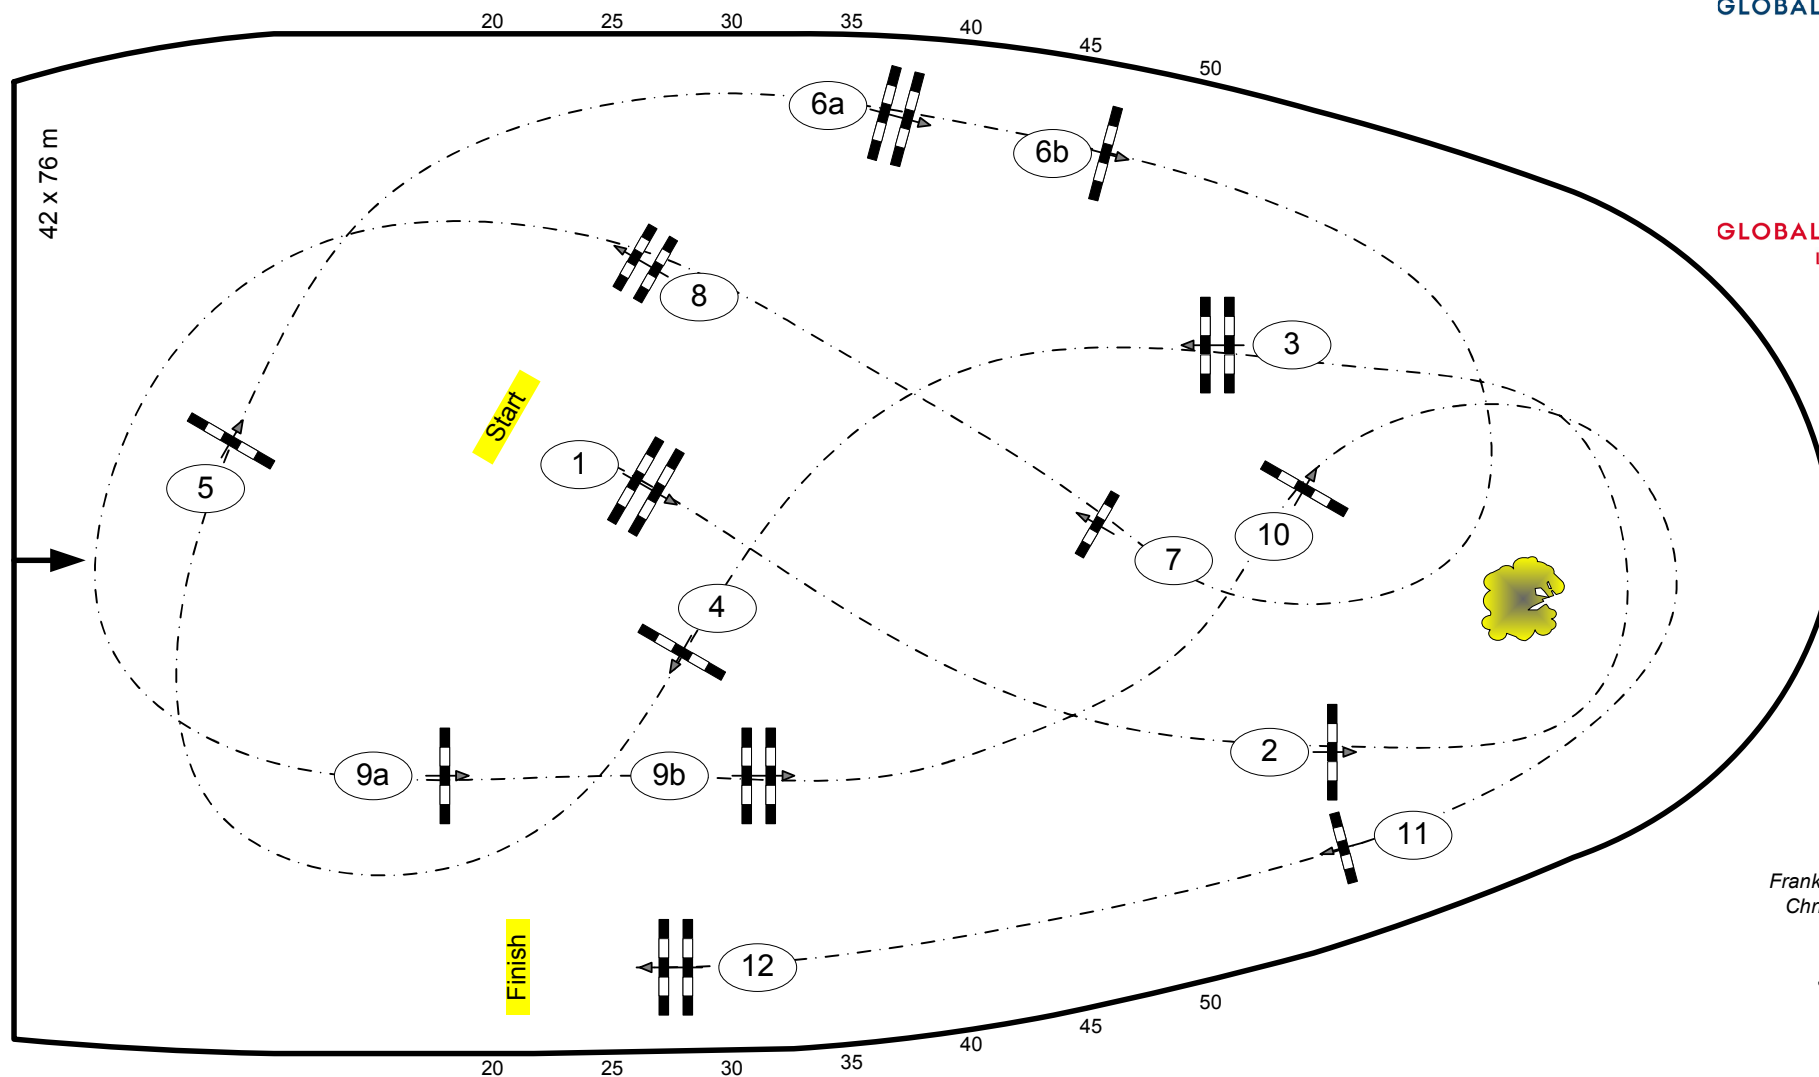

CSI5*/CSI2* Longines Global Champions Tour Berlin 2018

Class No.: 12   CSI **   Competition against the clock

Table: A	Speed: 350 m/min	Obstacles: 12	1st Jump-off: 0
National RG:	Length: 400 m	Efforts: 14	Length: 0 m
FEI RG / Art. 238.2.1	Time allowed: 69 sec	Penalty sec:	Time allowed: 0 sec
Height: 1,40 m	Time limit: 138 sec	Closed combination:	Time limit: 0 sec

LONGINES
GLOBAL CHAMPIONS
TOUR

GLOBAL CHAMPIONS
LEAGUE

Frank Rothenberger
Christian Wiegand

Philipp Gorontzi
Jürgen Pilarski
Otmar Schmid
Ralf Stehr