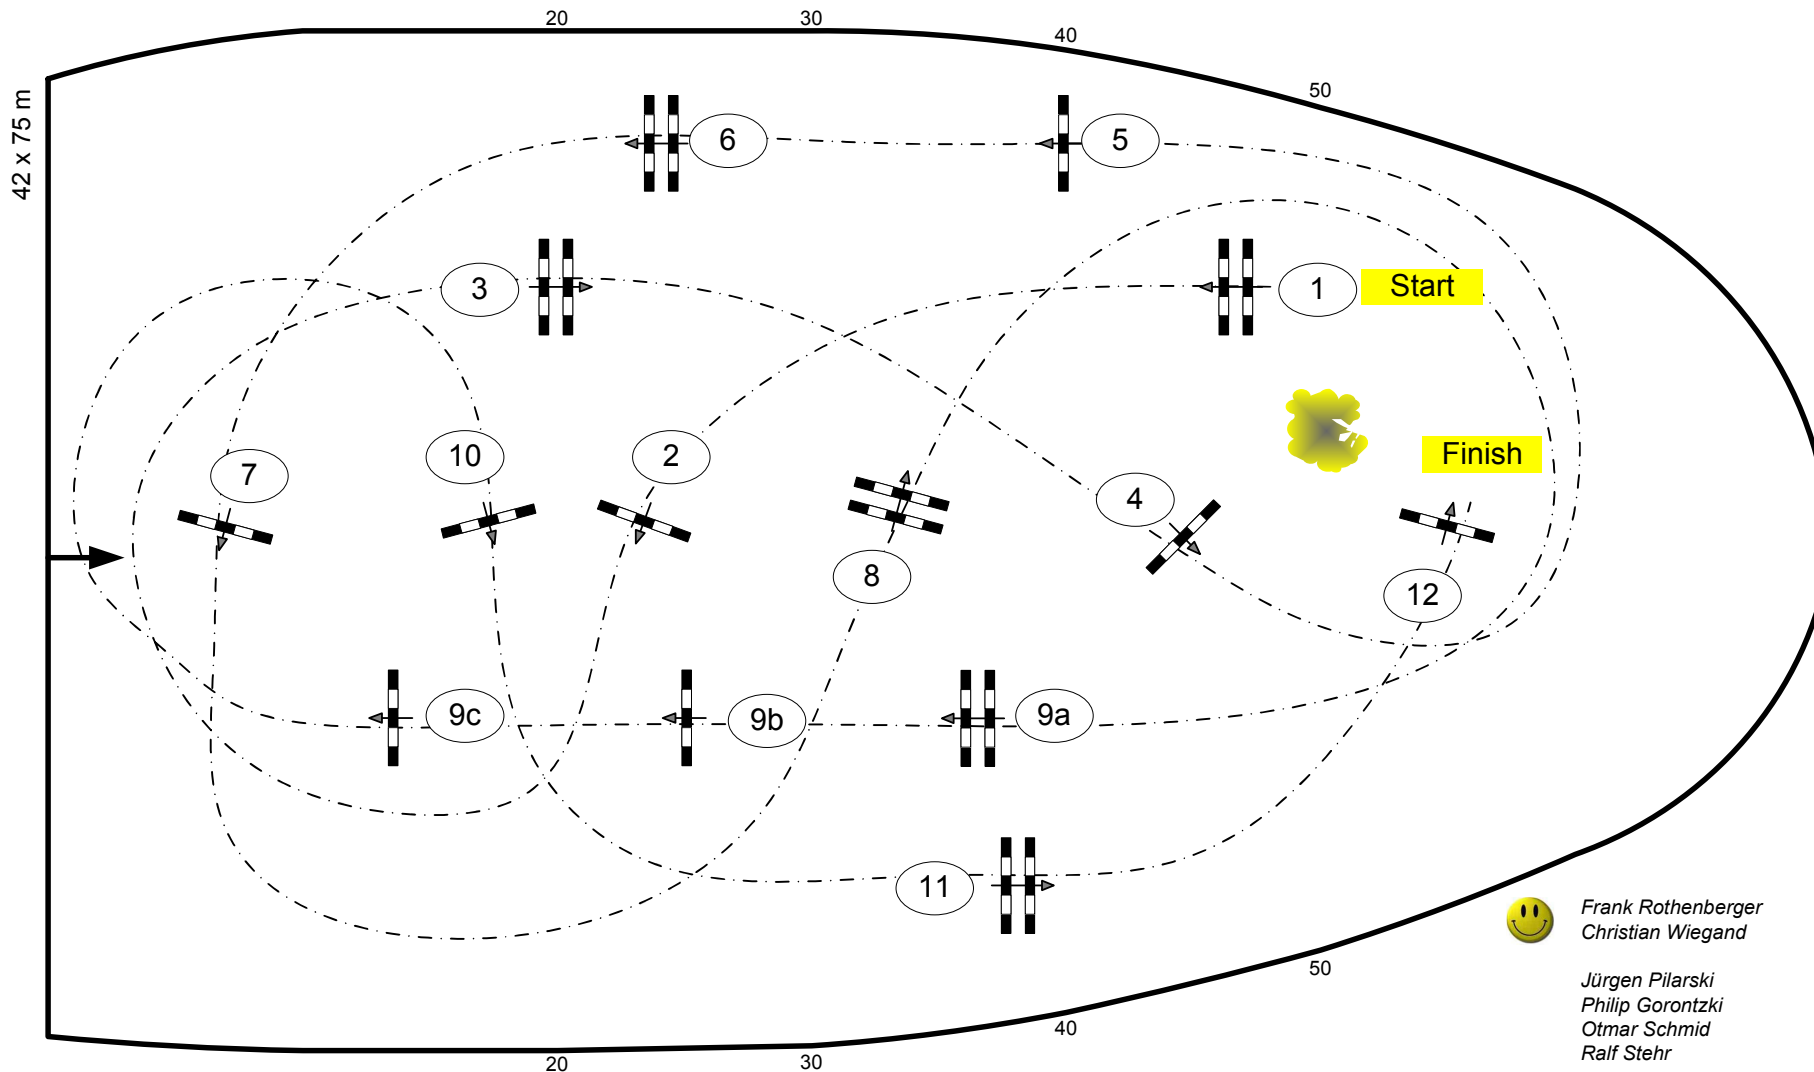

CSI5*/CSI1* Longines Global Champions Tour Berlin 2018

Class No.: 15 CSI**

Competition with one jump-off

Table: A	Speed: 350 m/min	Obstacles: 12	1st Jump-off: 5,7,8,9a,9b,10,11,1
National RG:	Length: 440 m	Efforts: 14	Length: 280 m
FEI RG / Art. 238.2.2	Time allowed: 76 sec	Penalty sec:	Time allowed: 48 sec
Height: 1,45 m	Time limit: 152 sec	Closed combination:	Time limit: 96 sec