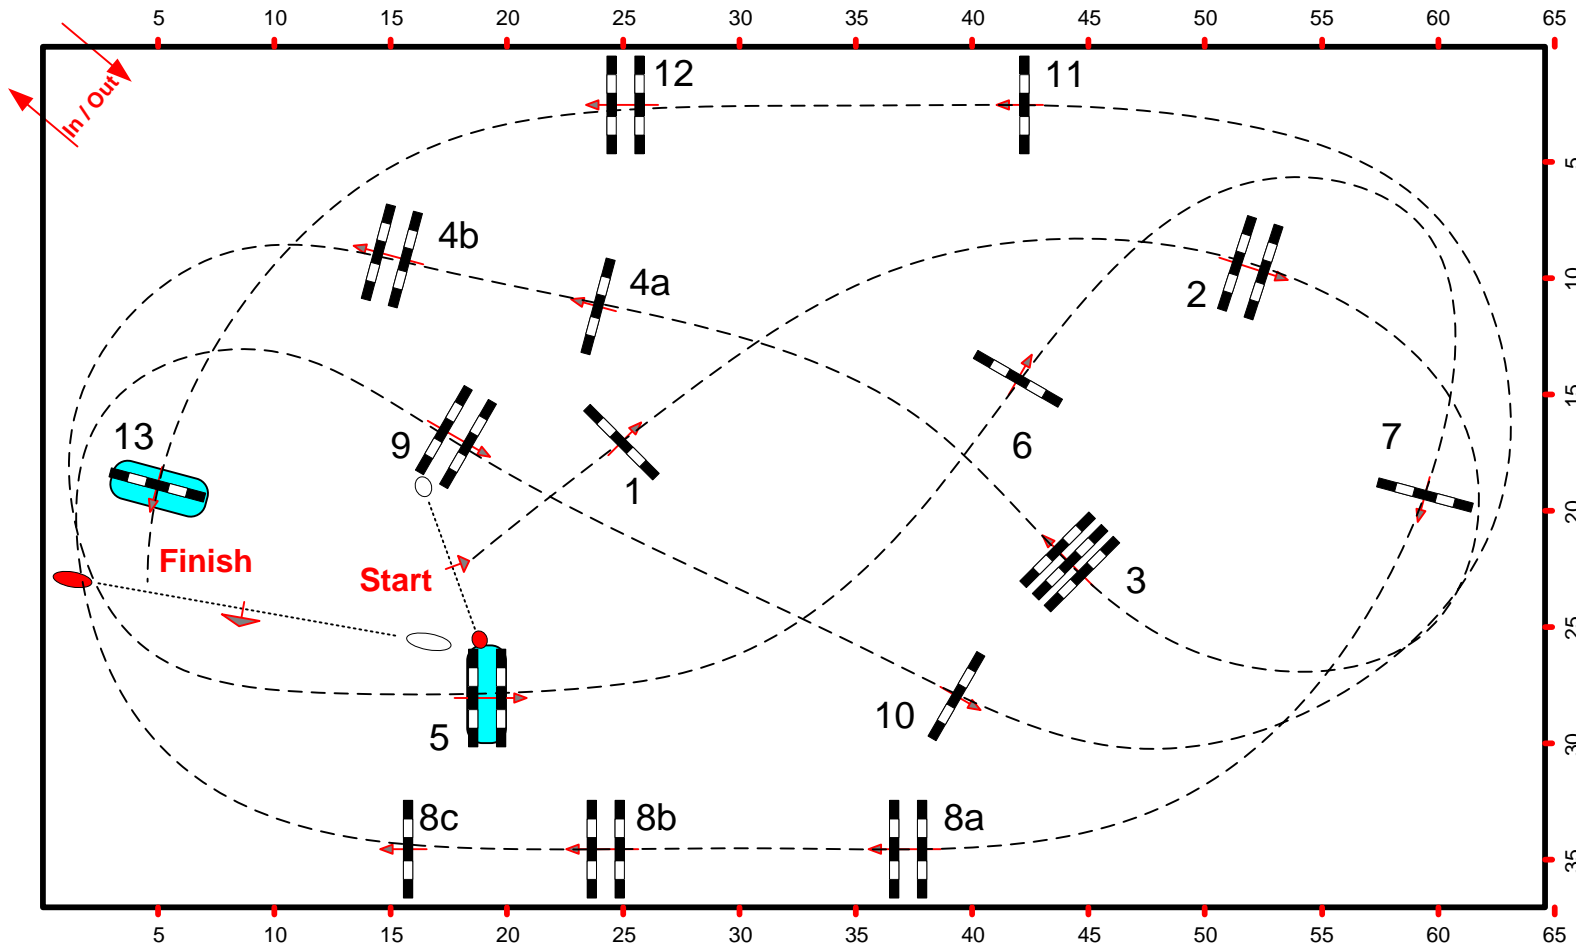

Global Champions Prague Playoffs

Prague CSI 5* 13-16 December 2018

GCL Super Cup Final 1st Round

Class No.: 13 CSI 5*

Competition over two rounds

Sunday 16th December 2018

Start: 14.30

Table: A
National RG:
FEI RG / Art. 273-2.1 & 273-3.3.1
Height: 1,60 m

Speed: 375 m/min

Length: 450 m
Time allowed: 72 sec
Time limit: 144 sec

Obstacles: 13
Efforts: 16

Course Designer
Uliano VEZZANI (Ita)
vezzani.uliano@gmail.com
Pier Francesco Bazzocchi (Ita)
Paolo Rossato (Ita)
Petr Masek (Cze)
Johanna Mikkola (Fin)
Andreas Bamberger (Aut)
+ Team