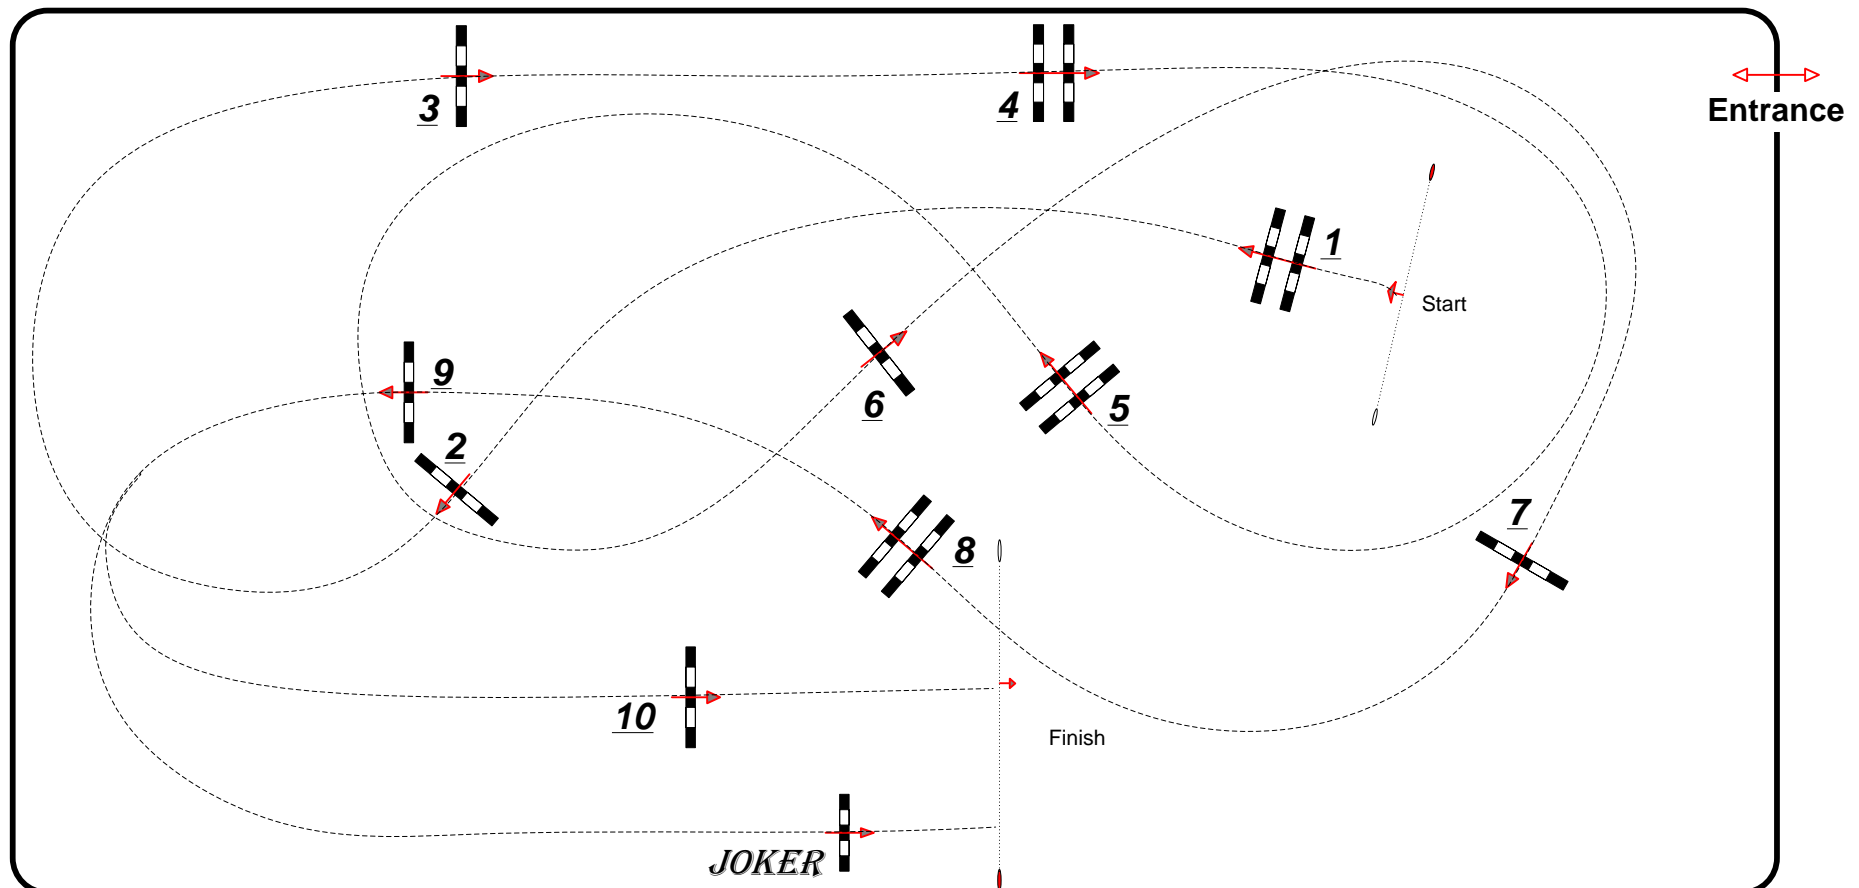

Jumping Indoor Maastricht 2018

Limburg Prijs

Class No.: 4

Accumulator Competition With Joker

Table: A
National RG:
FEI RG / Art. 269.1,2,3,5
Height: 1.45 m

Speed: 350 m/min
Length: 390 m
Time allowed: 67 sec
Time limit: 134 sec

Obstacles: 10
Efforts: 10

Course design: Louis Konickx (ned)

Ground Jury