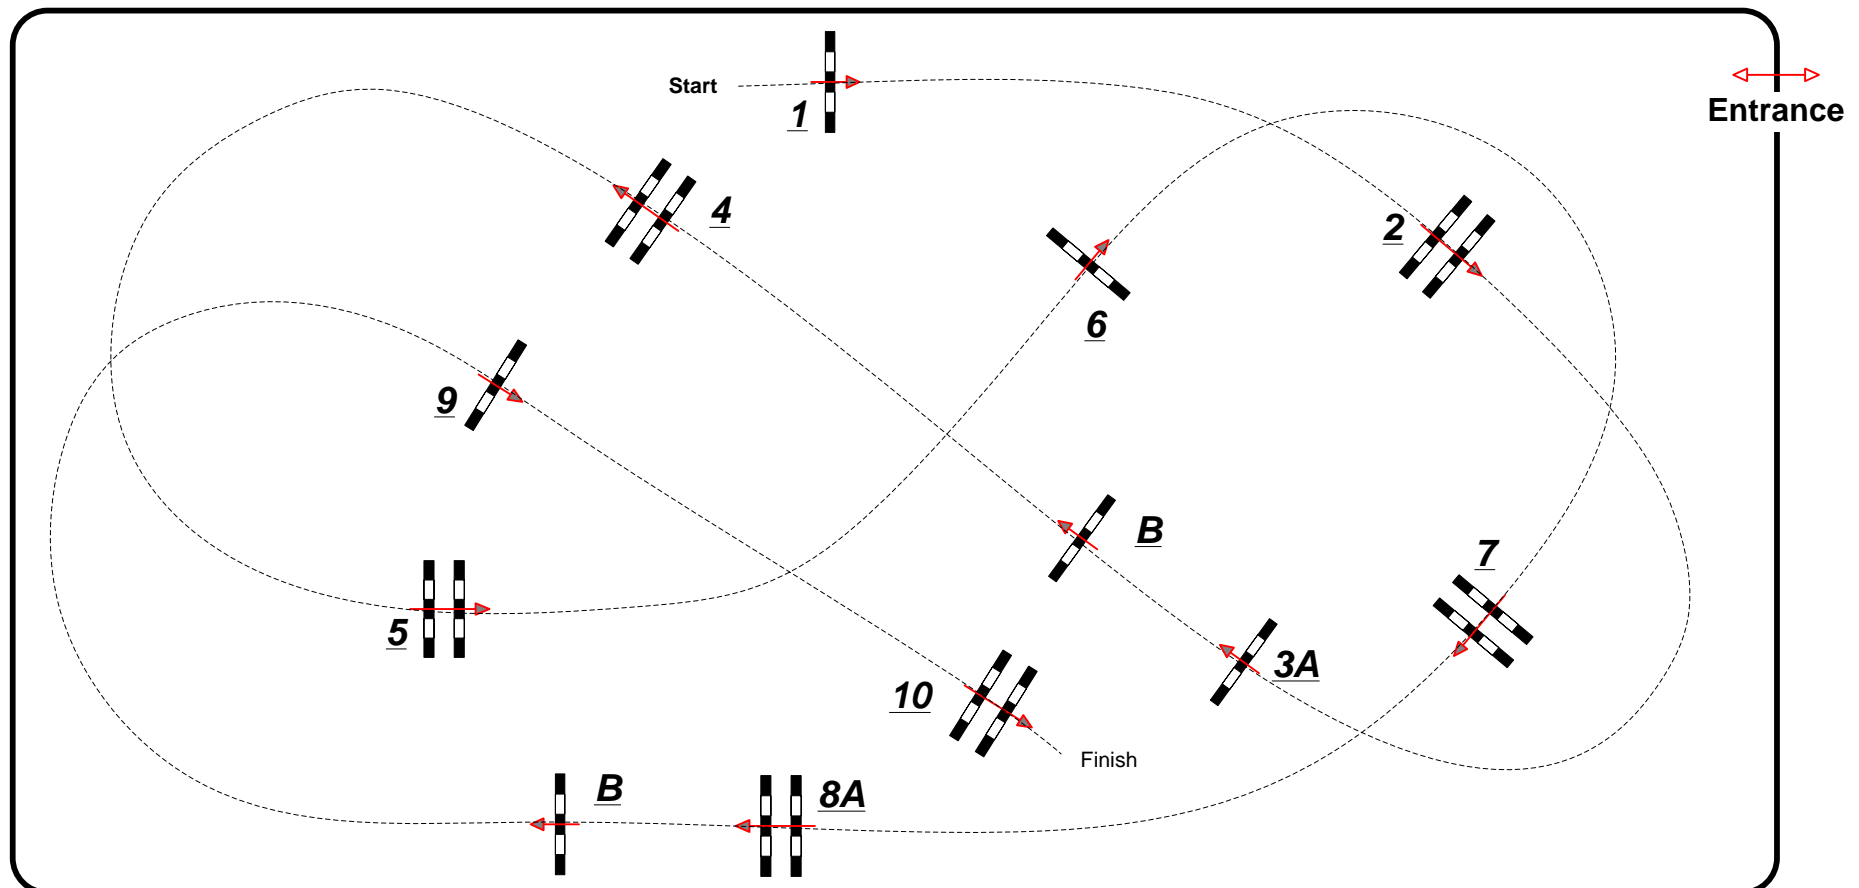

## MECC Prijs

Class No.: 6

Competition against the clock

Table: A  
National RG:  
FEI RG / Art. 238-2.1  
Height: 1.45 m

Speed: 350 m/min  
Length: 340 m  
Time allowed: 59 sec  
Time limit: 118 sec

Obstacles: 10  
Efforts: 12

Course design: Louis Konickx (ned)

Ground Jury