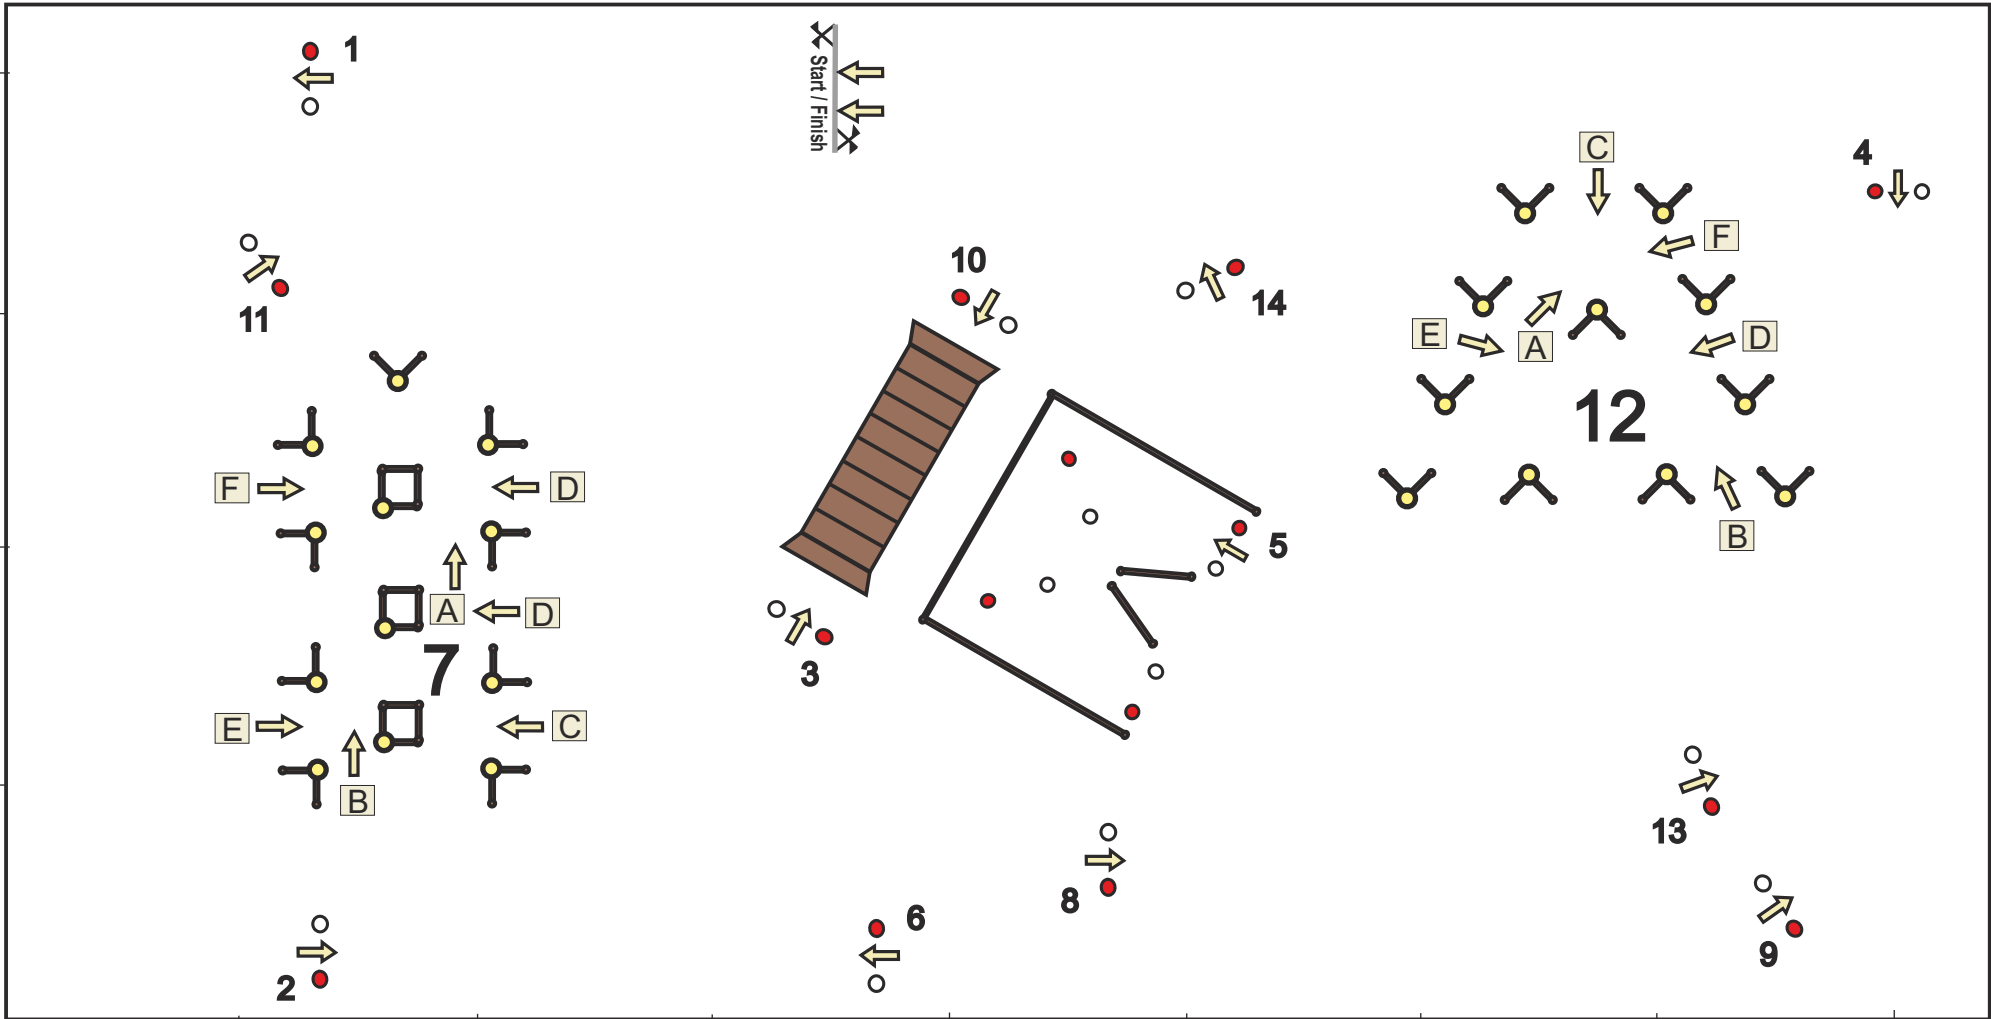

**FEI Driving World Cup**  
**Lyon November 2018**

● = Knock down

**Drive off for Competition-1: 1-2-3-4-5-6-7ABCDEF 9-10-11-12ABCDEF 13-14**