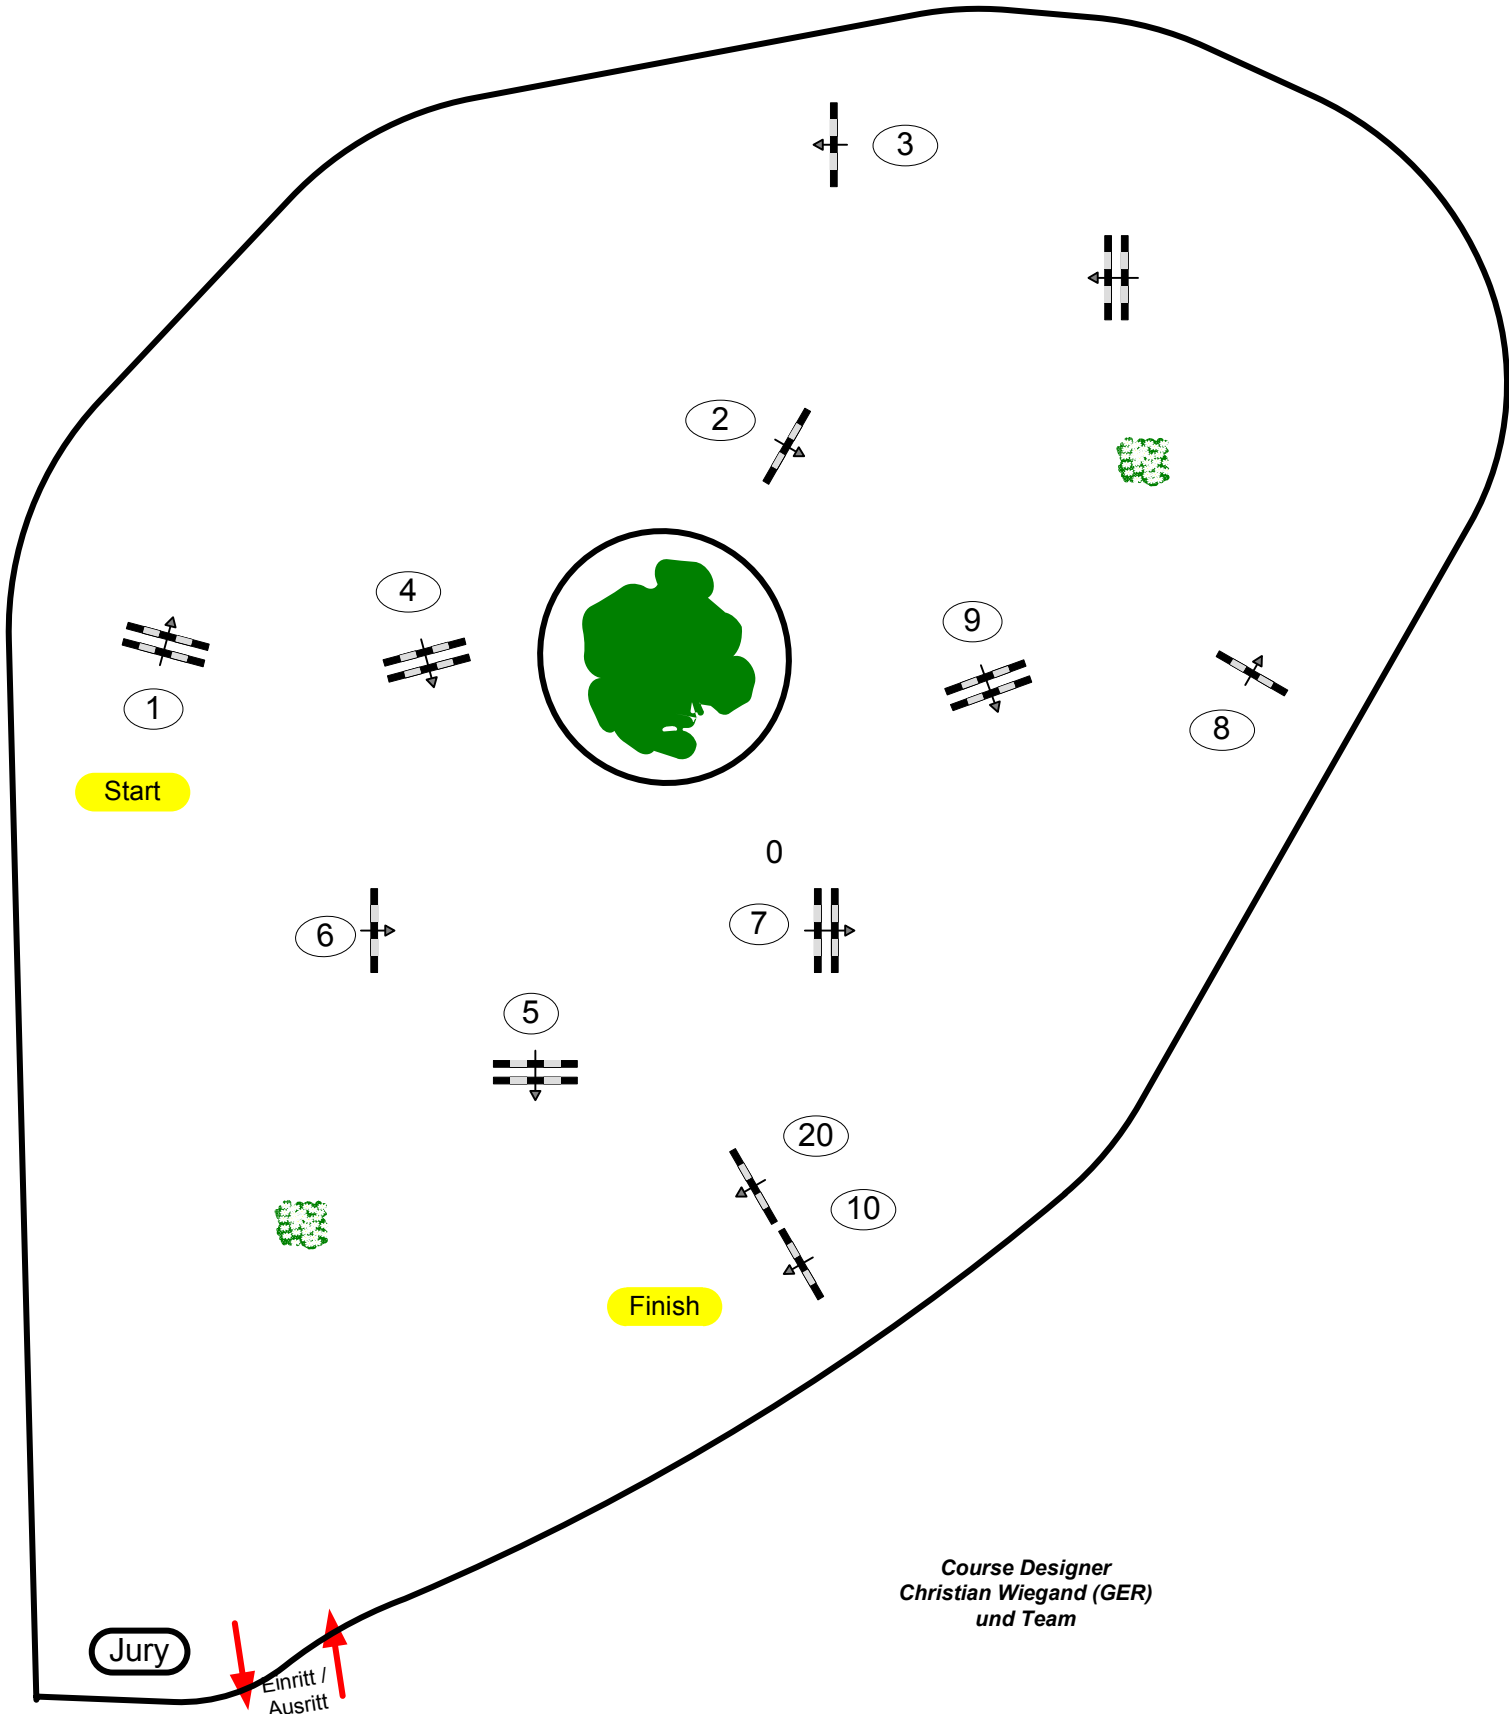

CSI***Paderborn 2018

Class No.: 2

Medium Tour

Accumulator Competition

Table: A
 National RG: 269
 FEI RG / Art.
 Height: 1,40 m

Speed: 350 m/min
 Length: 360 m
 Time allowed: 62 sec
 Time limit: 124 sec

Jump-off: **0**
 Length: 350 m
 Time allowed: 0 sec.
 Time limit: 0 sec.