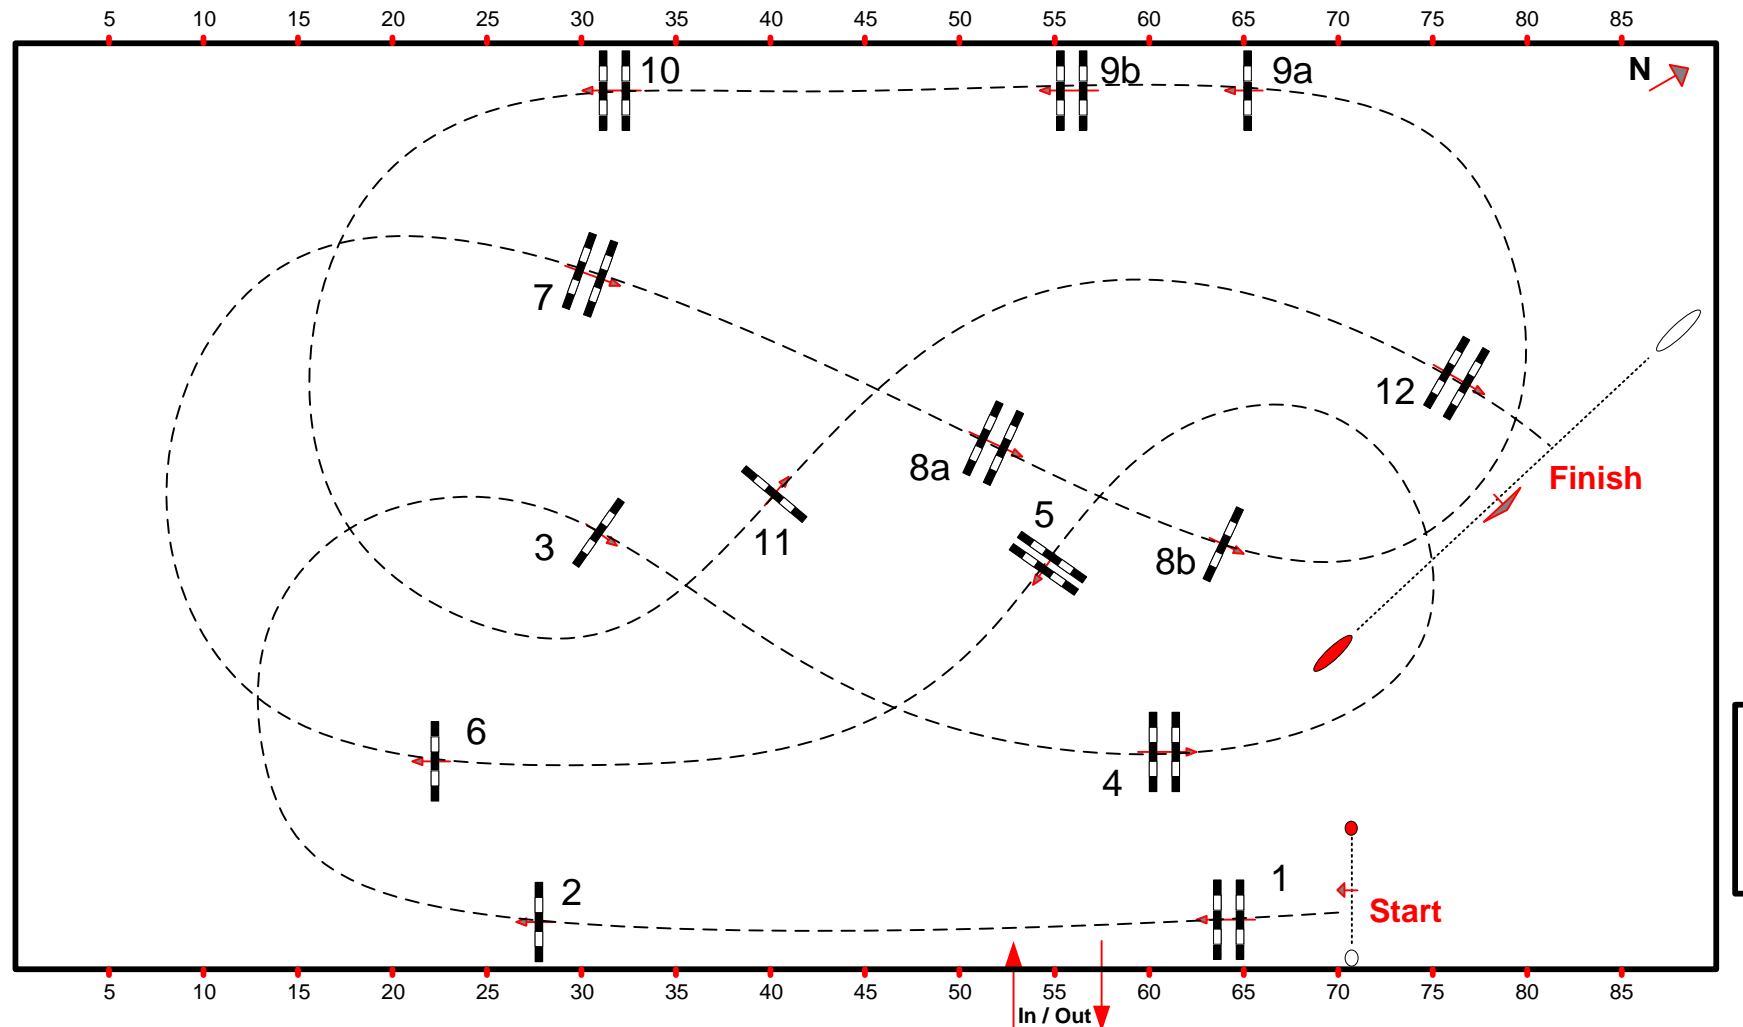

Start: 18.00

Table: A
National RG:
FEI RG / Art. 238.2.1
Height: 1,45 m

Speed: 350 m/min

Length: 450 m
Time allowed: 78 sec
Time limit: 156 sec

Obstacles: 12
Efforts: 14

Course Designers
Uliano Vezzani (Ita)
u.vezzani@libero.it