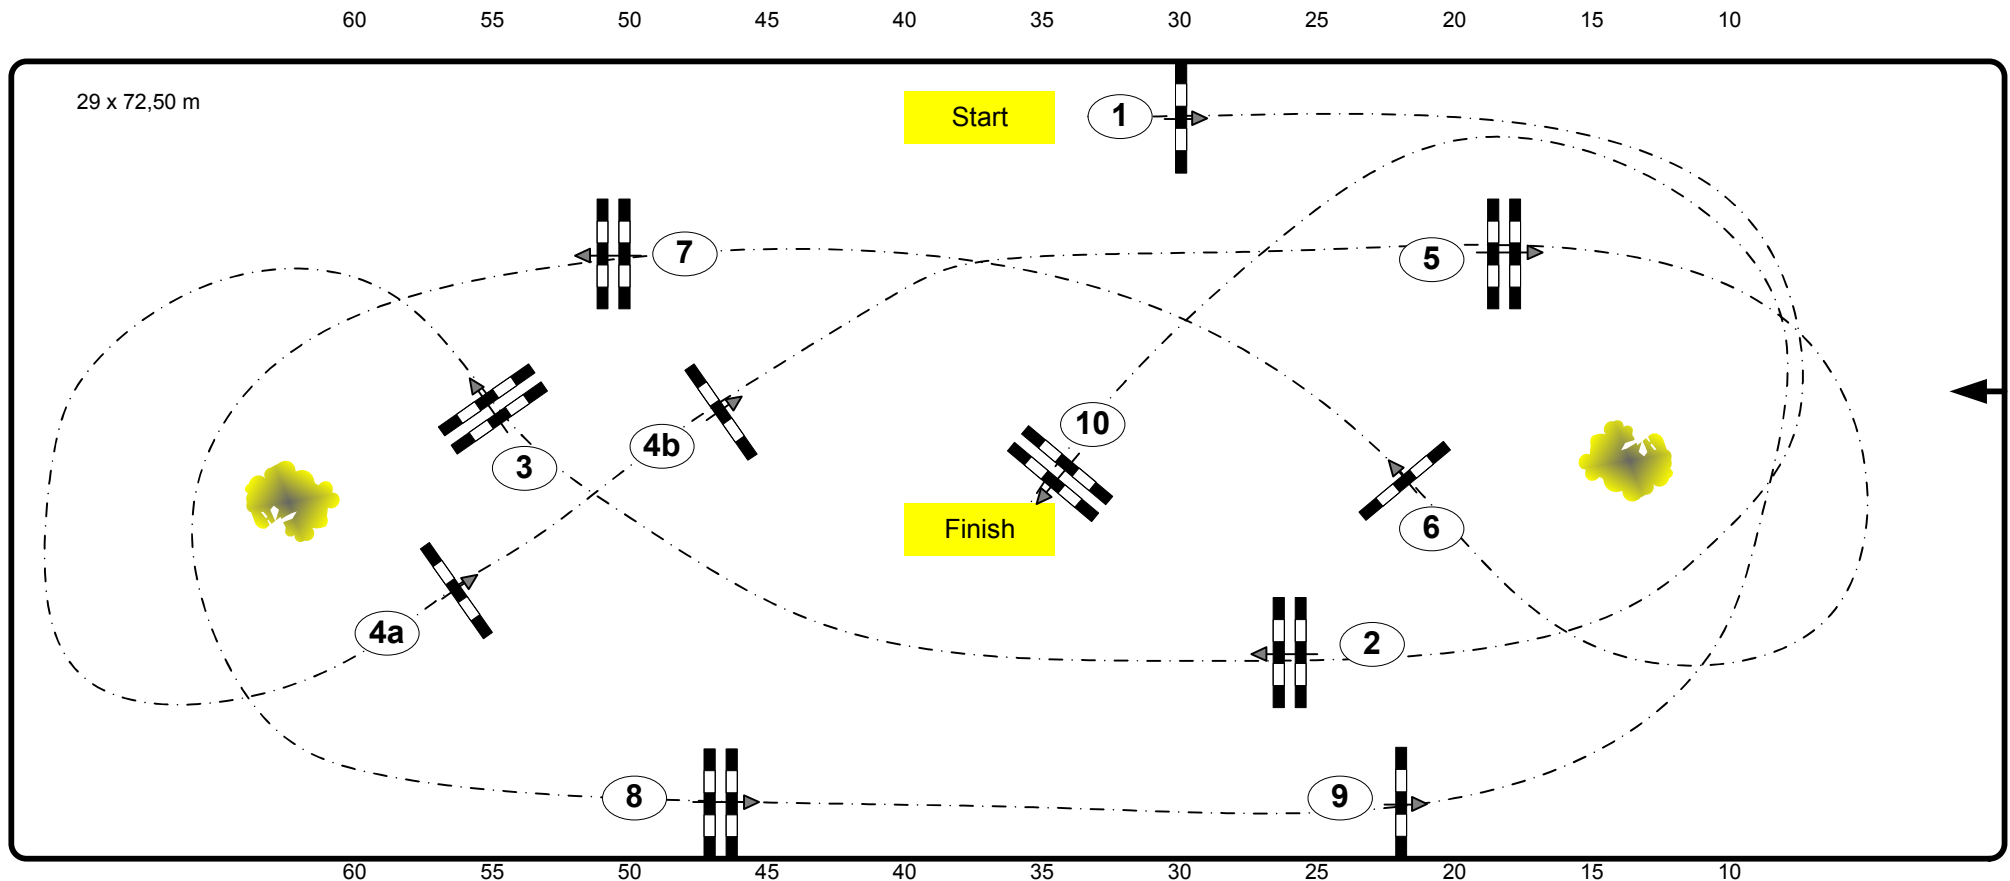

Class No.: 14/17/20

Spooks Amateur Tour

Competition against the clock

Table: A

National RG:

FEI RG / Art. 238.2.1

Height: 1,15/1,25/1,40 m

Speed: 350 m/min

Length: 380 m

Time allowed: 66 sec

Time limit: 132 sec

Obstacles: 10

Efforts: 11

Penalty sec:

Closed combination:

1st Jump-off: 0

Length: 0 m

Time allowed: 0 sec

Time limit: 0 sec

Course Designer  
 Frank Rothenberger (GER)  
 Christian Wiegand (GER)