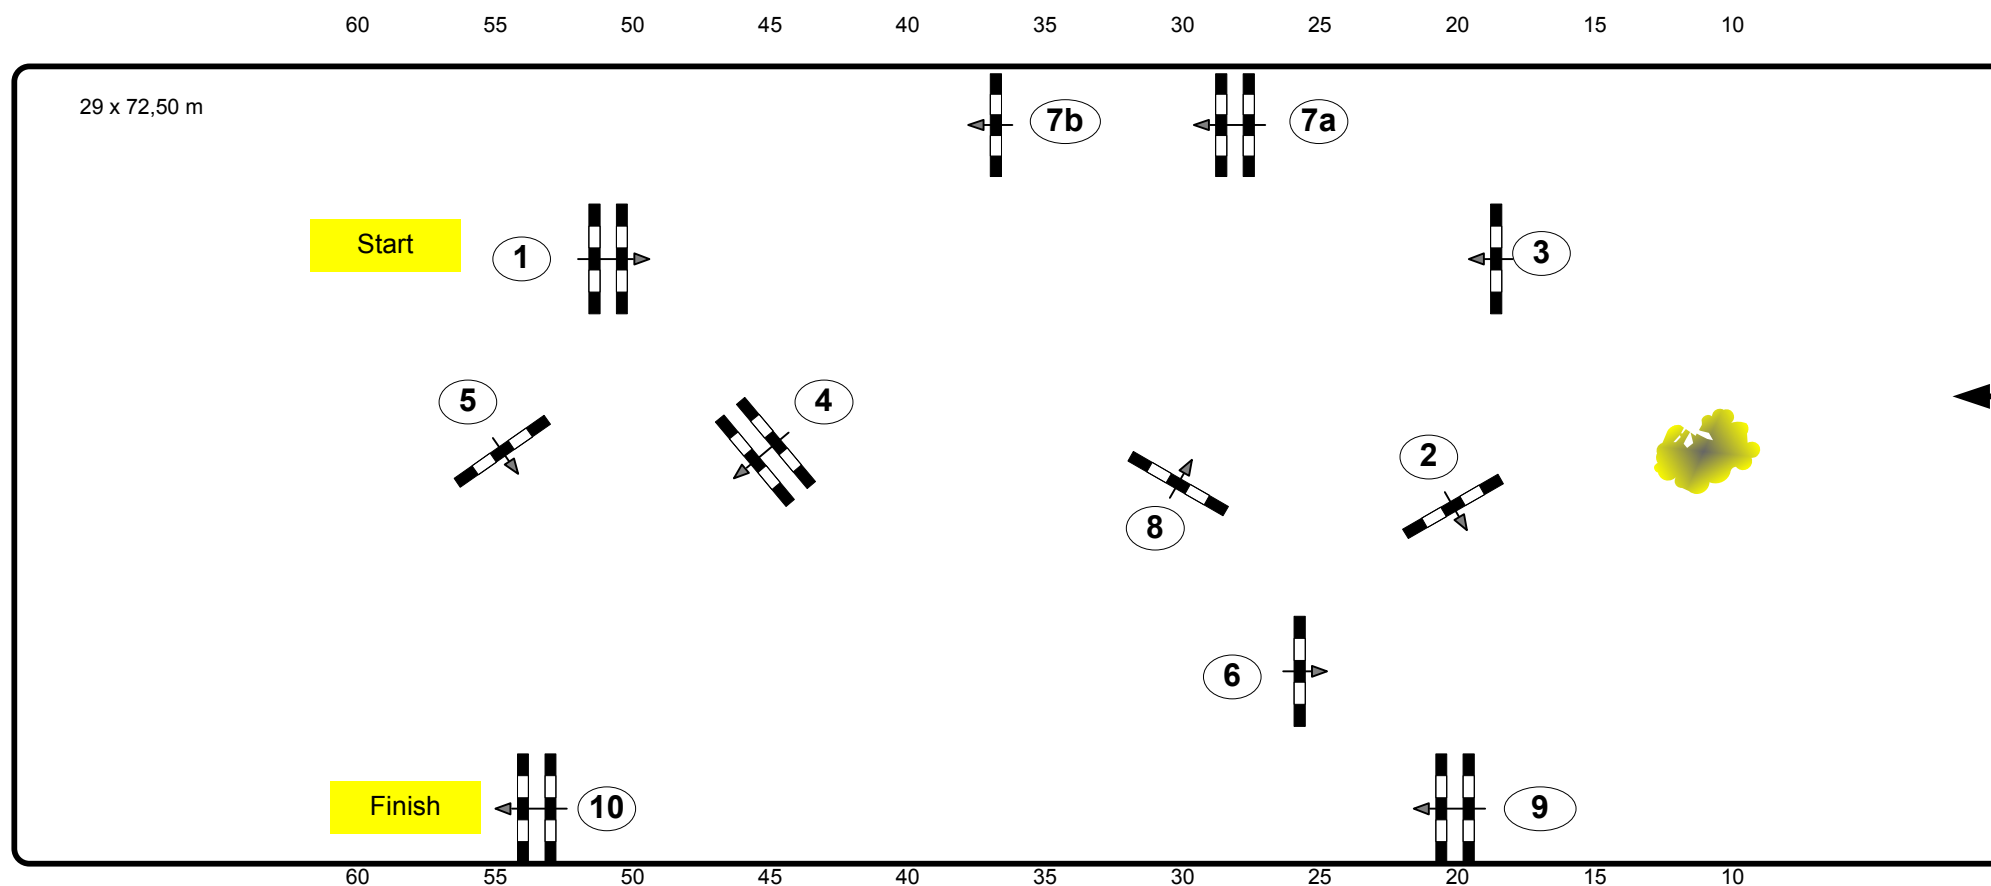

Class No.: 15/18/21

Spooks Amateur Tour

Competition against the clock

Table: A
National RG:
FEI RG / Art. 238.2.1
Height: 1,15/1,25/1,40 m

Speed: 350 m/min
Length: 370 m
Time allowed: 64 sec
Time limit: 128 sec

Obstacles: 10
Efforts: 11
Penalty sec:
Closed combination:

1st Jump-off: 0
Length: 0 m
Time allowed: 0 sec
Time limit: 0 sec

Course Designer
Frank Rothenberger (GER)
Christian Wiegand (GER)