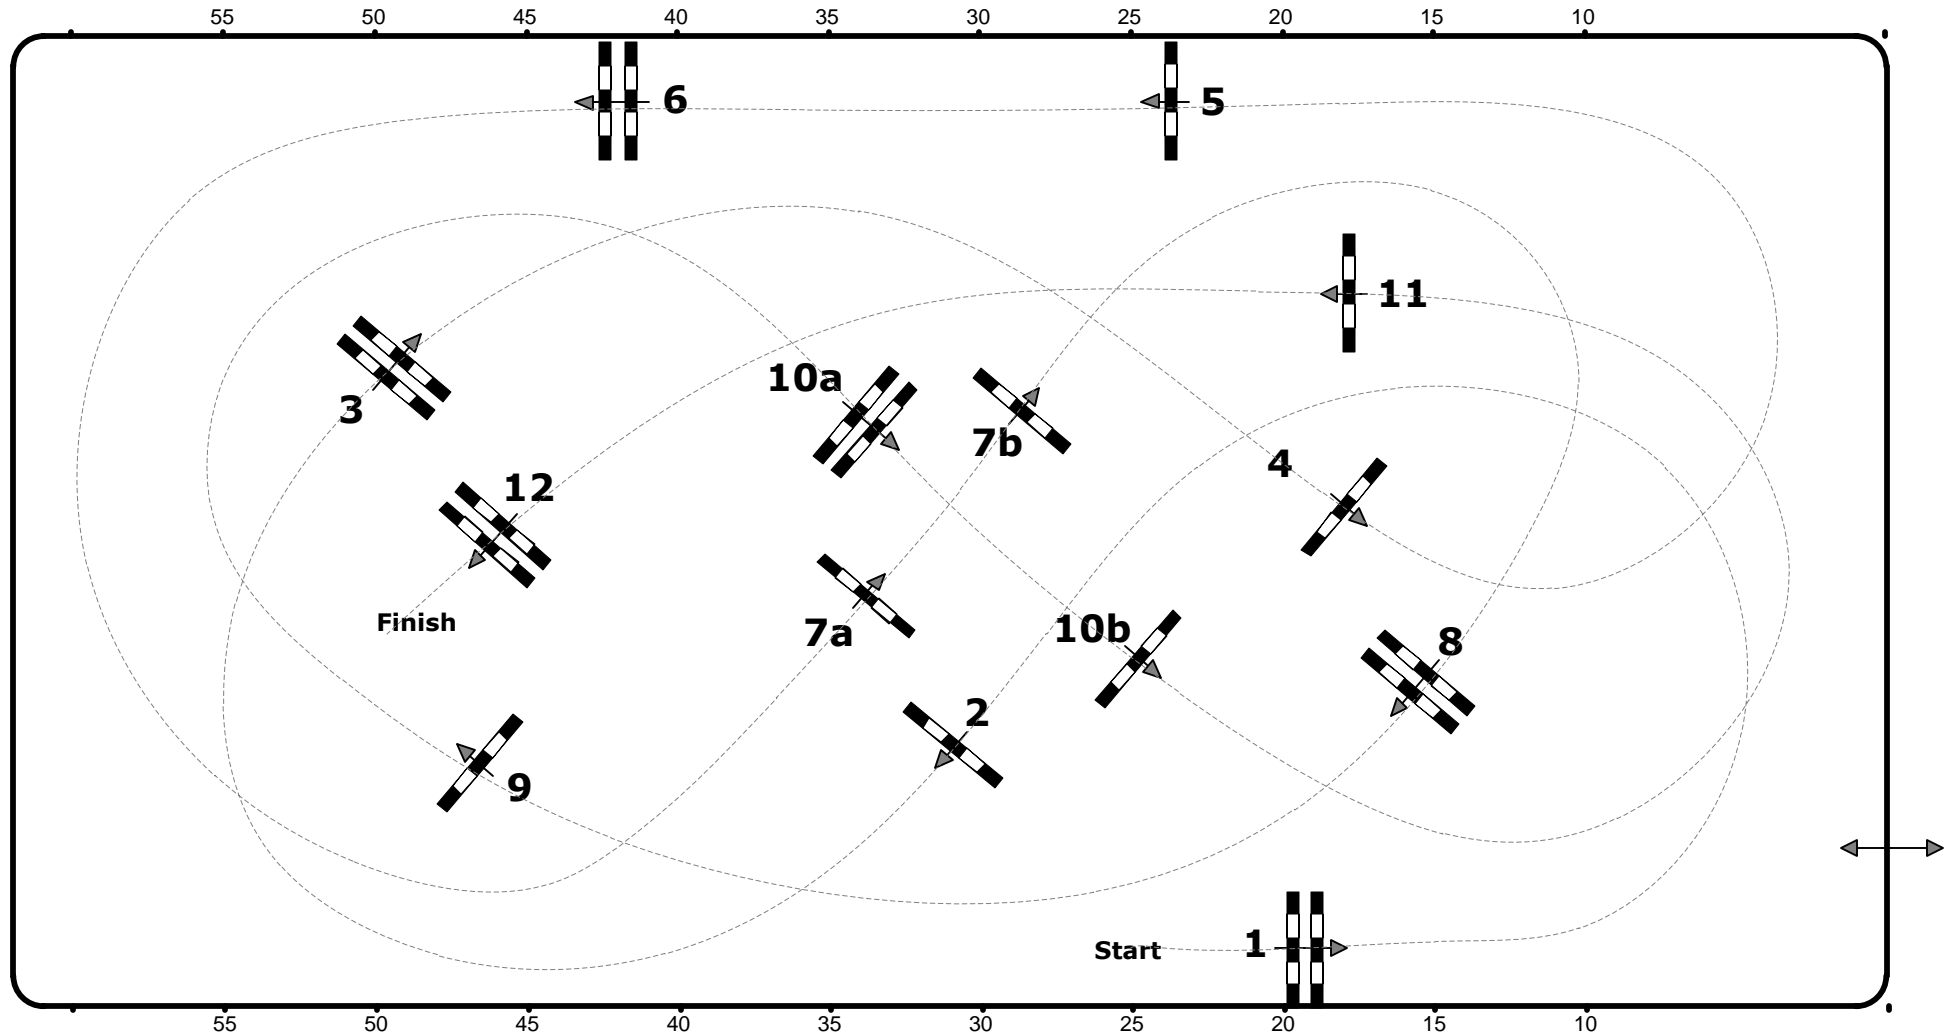

CSI2, CSIIY-A, CSIJ-A, CSICH-A, CSIP-A, CSN-A, CSNP-A, Salzburg (AUT)

05. – 09. Dezember 2018

30

Class No.: 30

Small Tour Opening

Competition against the clock

Table: A
National RG:
FEI RG / Art. 238.2.1
Height: 1,30 m

Speed: 350 m/min
Length: 450 m
Time allowed: 78 sec
Time limit: 156 sec

Obstacles: 12
Efforts: 14
Penalty sec:
Closed combination:

1st Jump-off:
Length: 0 m
Time allowed: 0 sec
Time limit: 0 sec

Messearena