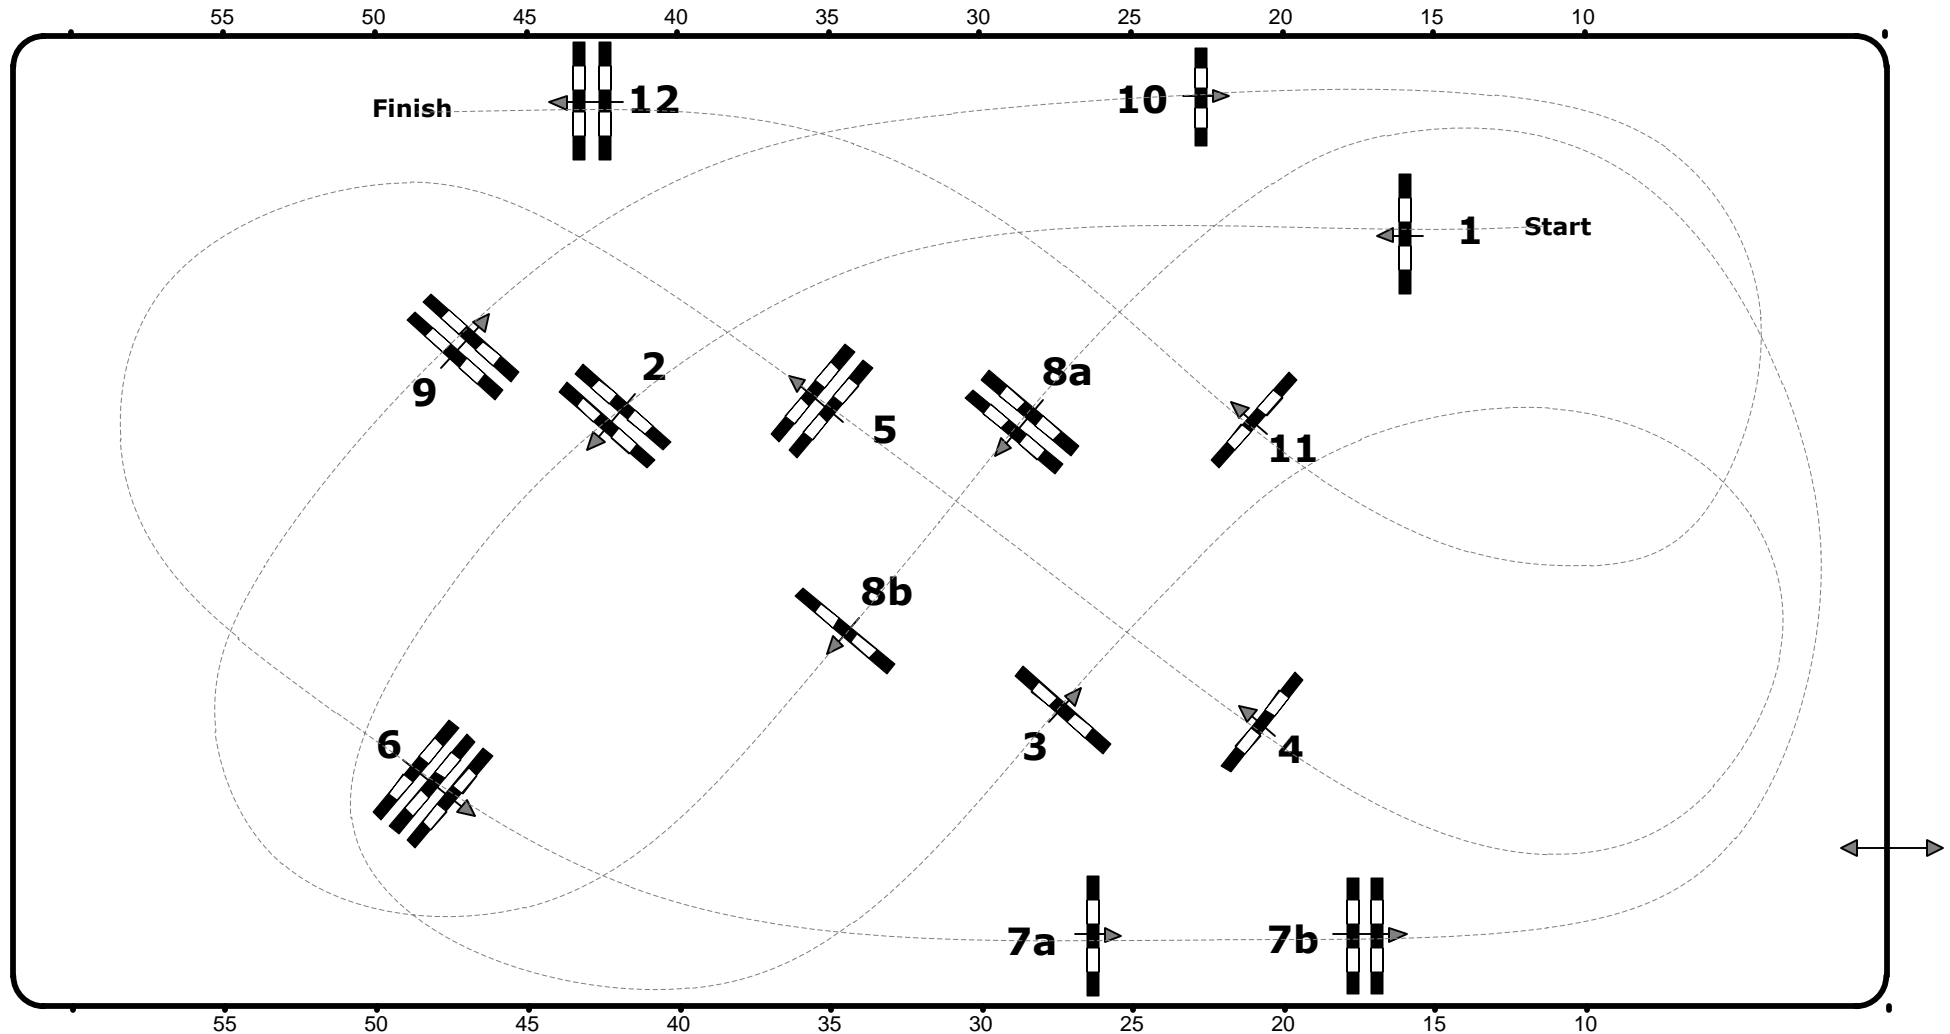

CSI2, CSIY-A, CSIJ-A, CSICH-A, CSIP-A, CSN-A, CSNP-A, Salzburg (AUT)

05. – 09. Dezember 2018

31

Class No.: 31

Big Tour Opening

Competition against the clock

Table: A
National RG:
FEI RG / Art. 238.2.1
Height: 1,35 m

Speed: 350 m/min
Length: 420 m
Time allowed: 72 sec
Time limit: 144 sec

Obstacles: 12
Efforts: 14
Penalty sec:
Closed combination:

1st Jump-off:
Length: 0 m
Time allowed: 0 sec
Time limit: 0 sec

Messearena

Jury

Franz Schiermayr (AUT)

David Hübler (Aut)
Andreas Riedl (Aut)
Verena Riedler (AUT)