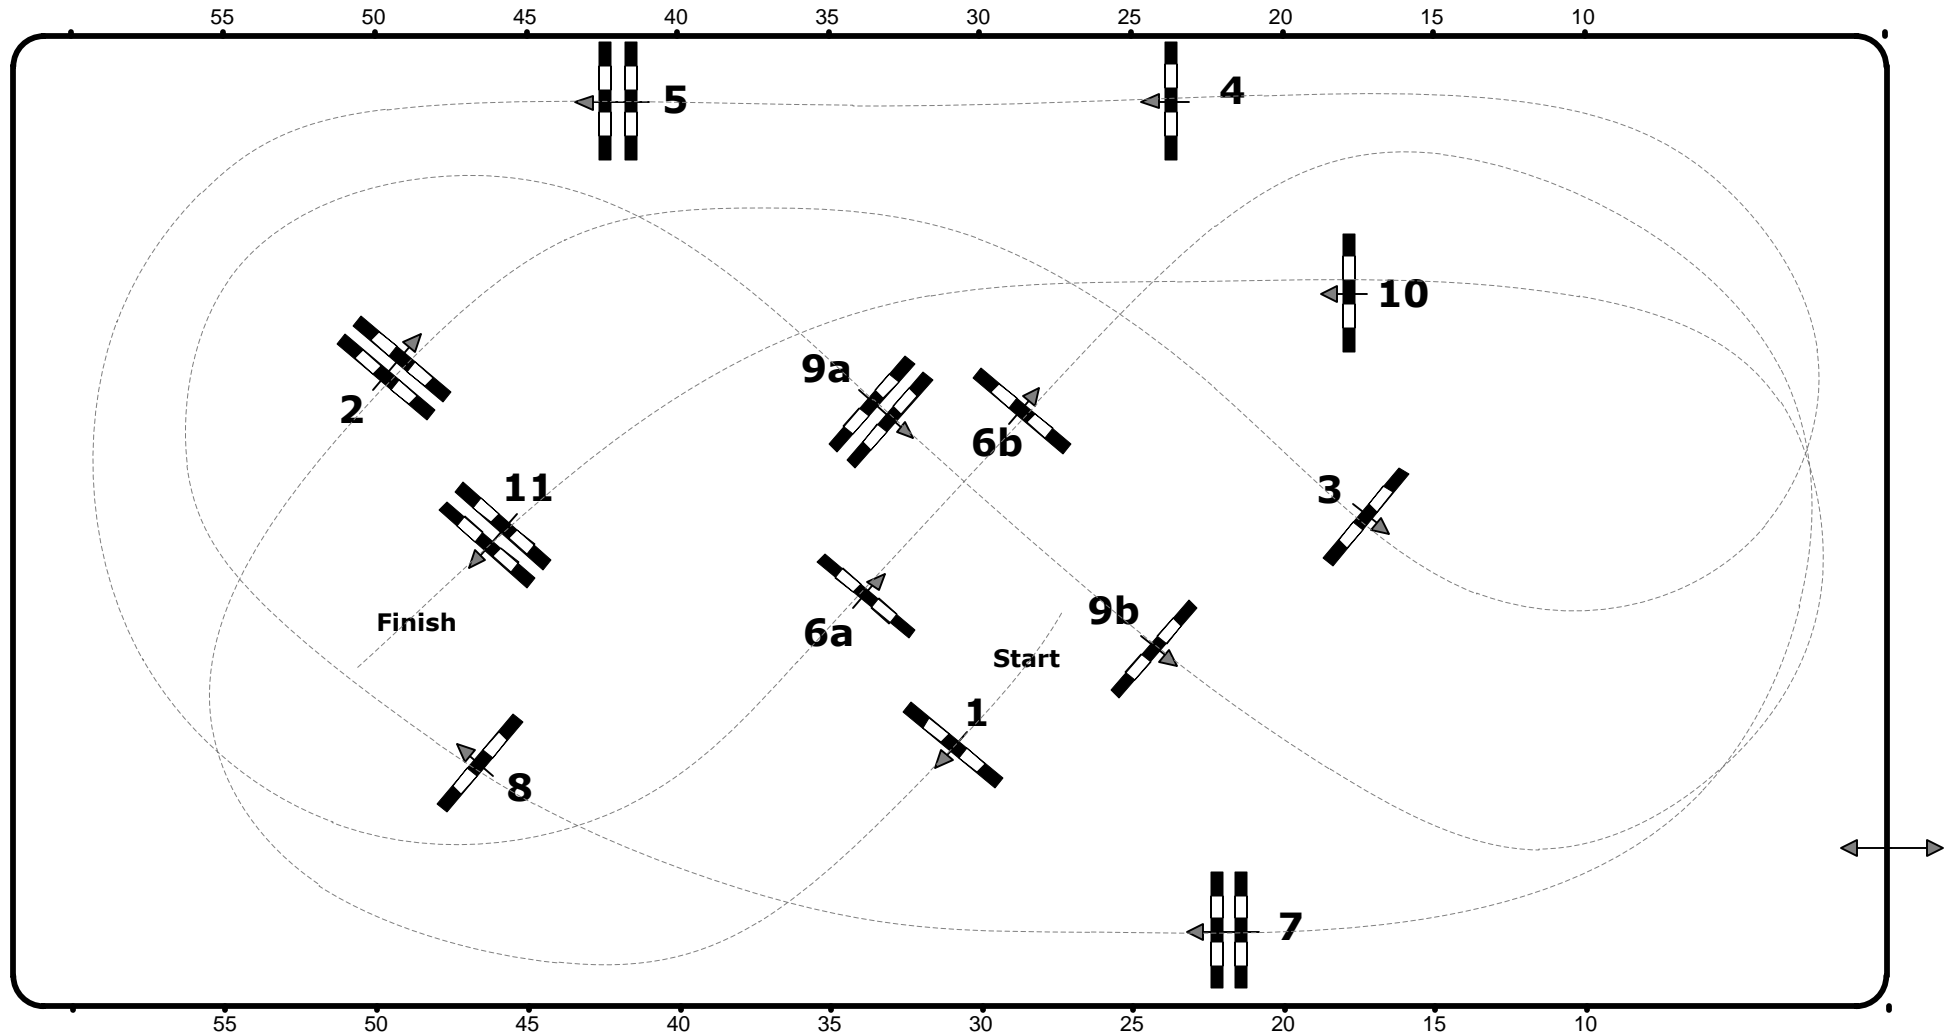

CSI2, CSIY-A, CSIJ-A, CSIch-A, CSIP-A, CSN-A, CSNP-A, Salzburg (AUT)

05. – 09. Dezember 2018

36

Class No.: 36

Samll Young Rider Tour Opening

Competition against the clock

Table: A
National RG:
FEI RG / Art. 238.2.1
Height: 1,30 m

Speed: 350 m/min
Length: 430 m
Time allowed: 74 sec
Time limit: 148 sec

Obstacles: 11
Efforts: 13
Penalty sec:
Closed combination:

1st Jump-off:
Length: 0 m
Time allowed: 0 sec
Time limit: 0 sec

Messearena