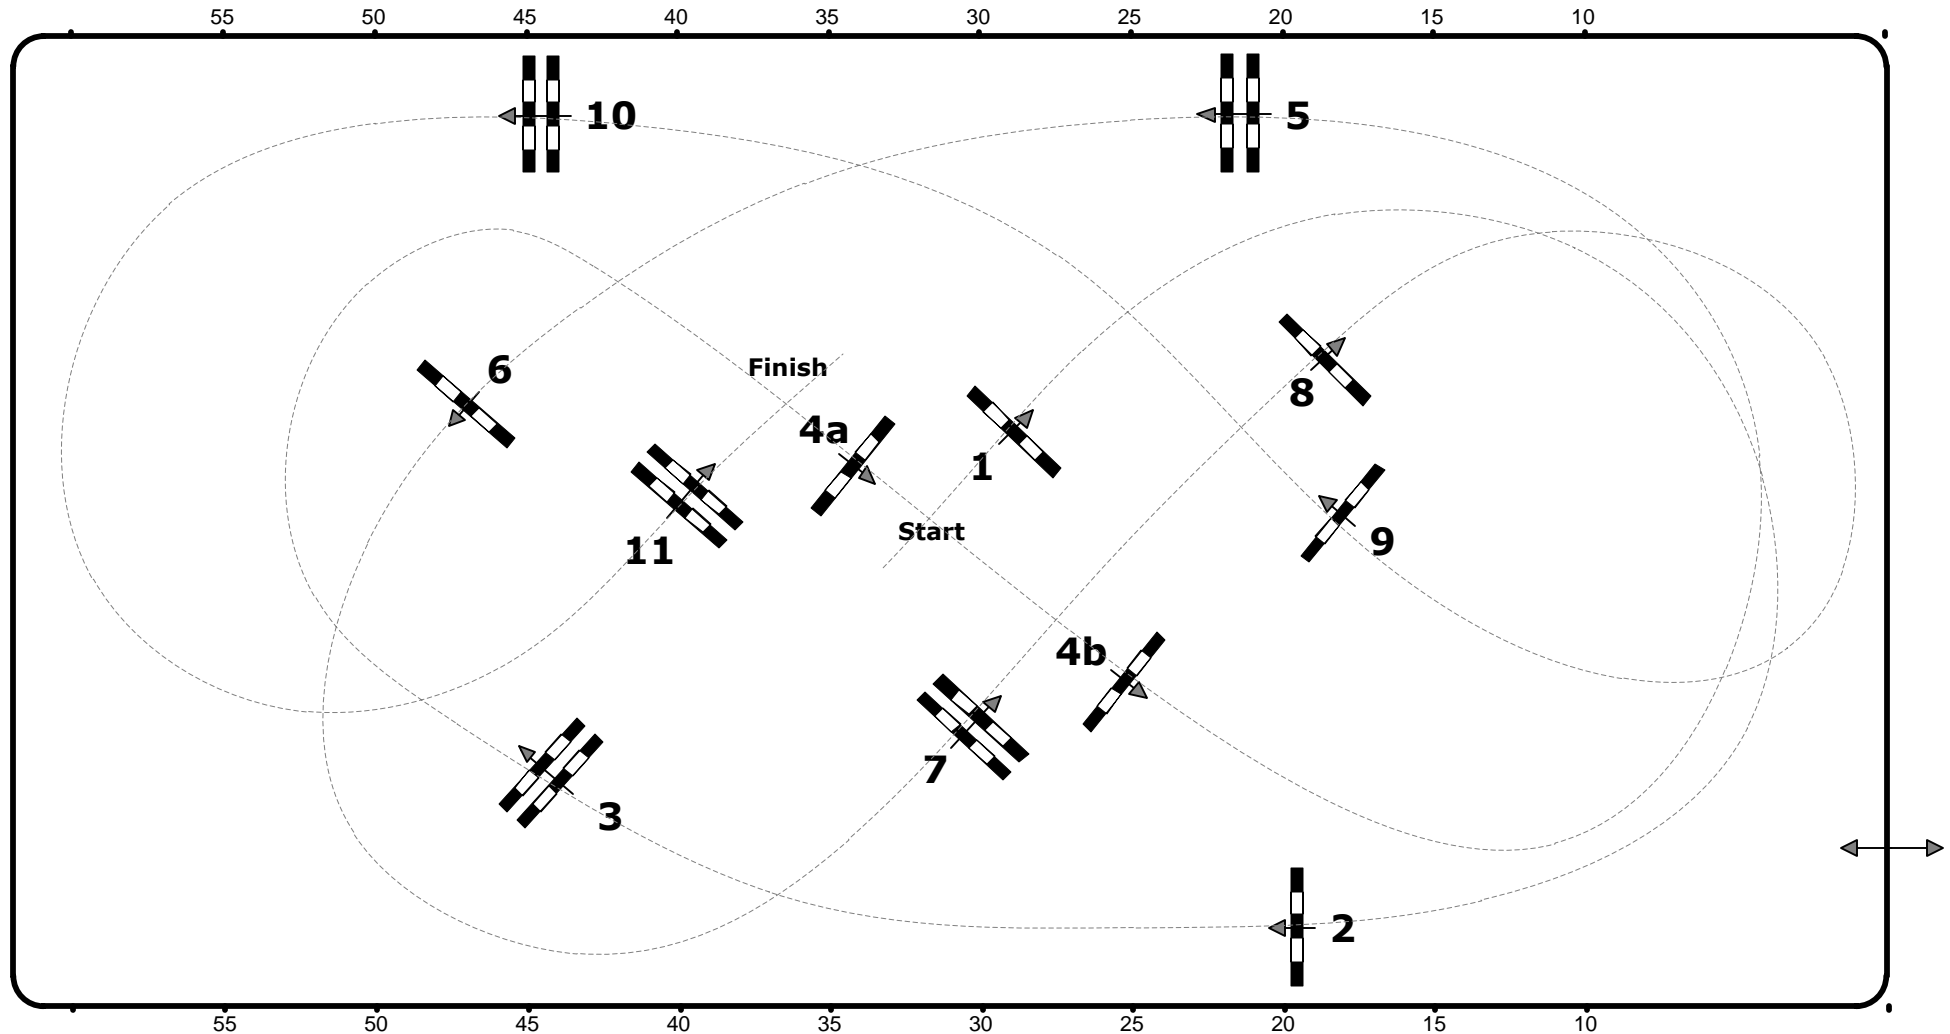

CSI2, CSIY-A, CSIJ-A, CSIch-A, CSIP-A, CSN-A, CSNP-A, Salzburg (AUT)

05. – 09. Dezember 2018

42

Class No.: 42

Amadeus Small Junior Tour Opening

Competition against the clock

Table: A
National RG:
FEI RG / Art. 238.2.1
Height: 1,20 m

Speed: 350 m/min
Length: 410 m
Time allowed: 71 sec
Time limit: 142 sec

Obstacles: 11
Efforts: 12
Penalty sec:
Closed combination:

1st Jump-off:
Length: 0 m
Time allowed: 0 sec
Time limit: 0 sec

Messearena