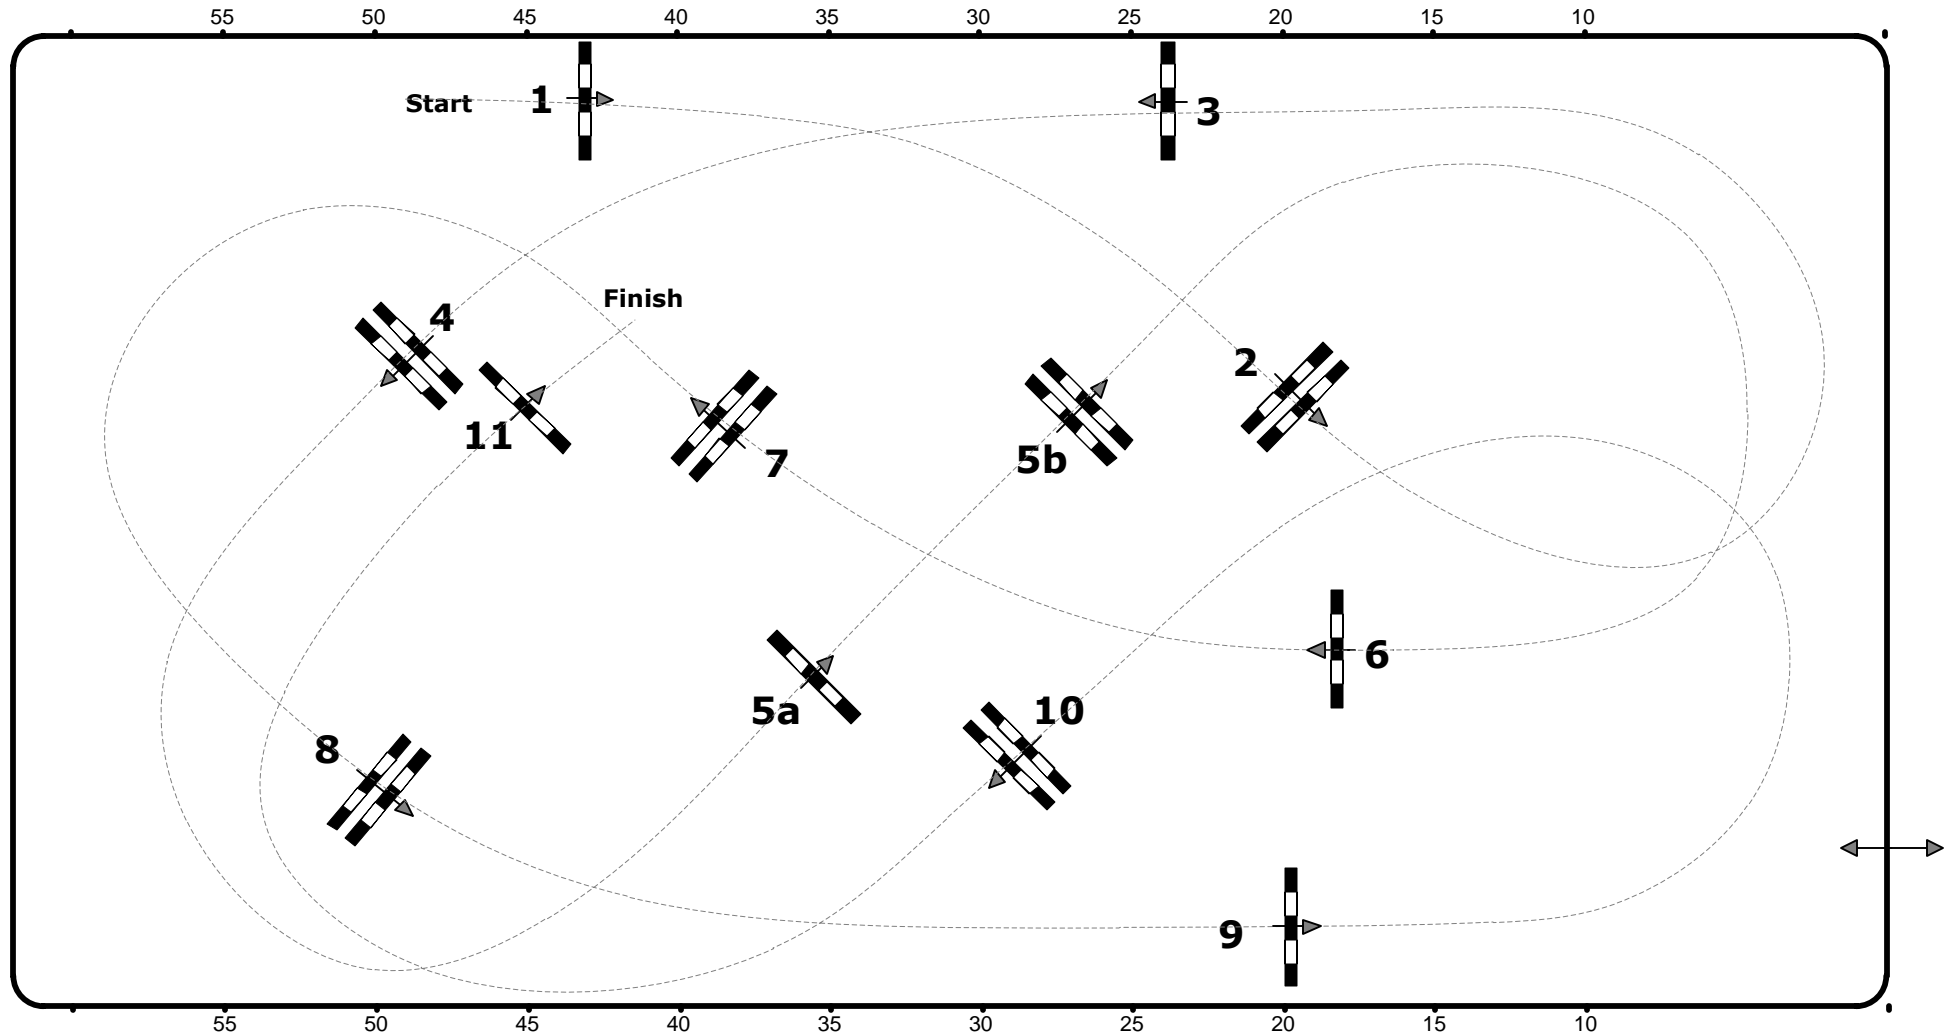

CSI2, CSIY-A, CSIJ-A, CSIch-A, CSIP-A, CSN-A, CSNP-A, Salzburg (AUT)

05. – 09. Dezember 2018

48

Class No.: 48

Amadeus Children Tour Opening

Competition against the clock

Table: A
National RG:
FEI RG / Art. 238.2.1
Height: 1,15 m

Speed: 350 m/min
Length: 420 m
Time allowed: 72 sec
Time limit: 144 sec

Obstacles: 11
Efforts: 12
Penalty sec:
Closed combination:

1st Jump-off:
Length: 0 m
Time allowed: 0 sec
Time limit: 0 sec

Messearena