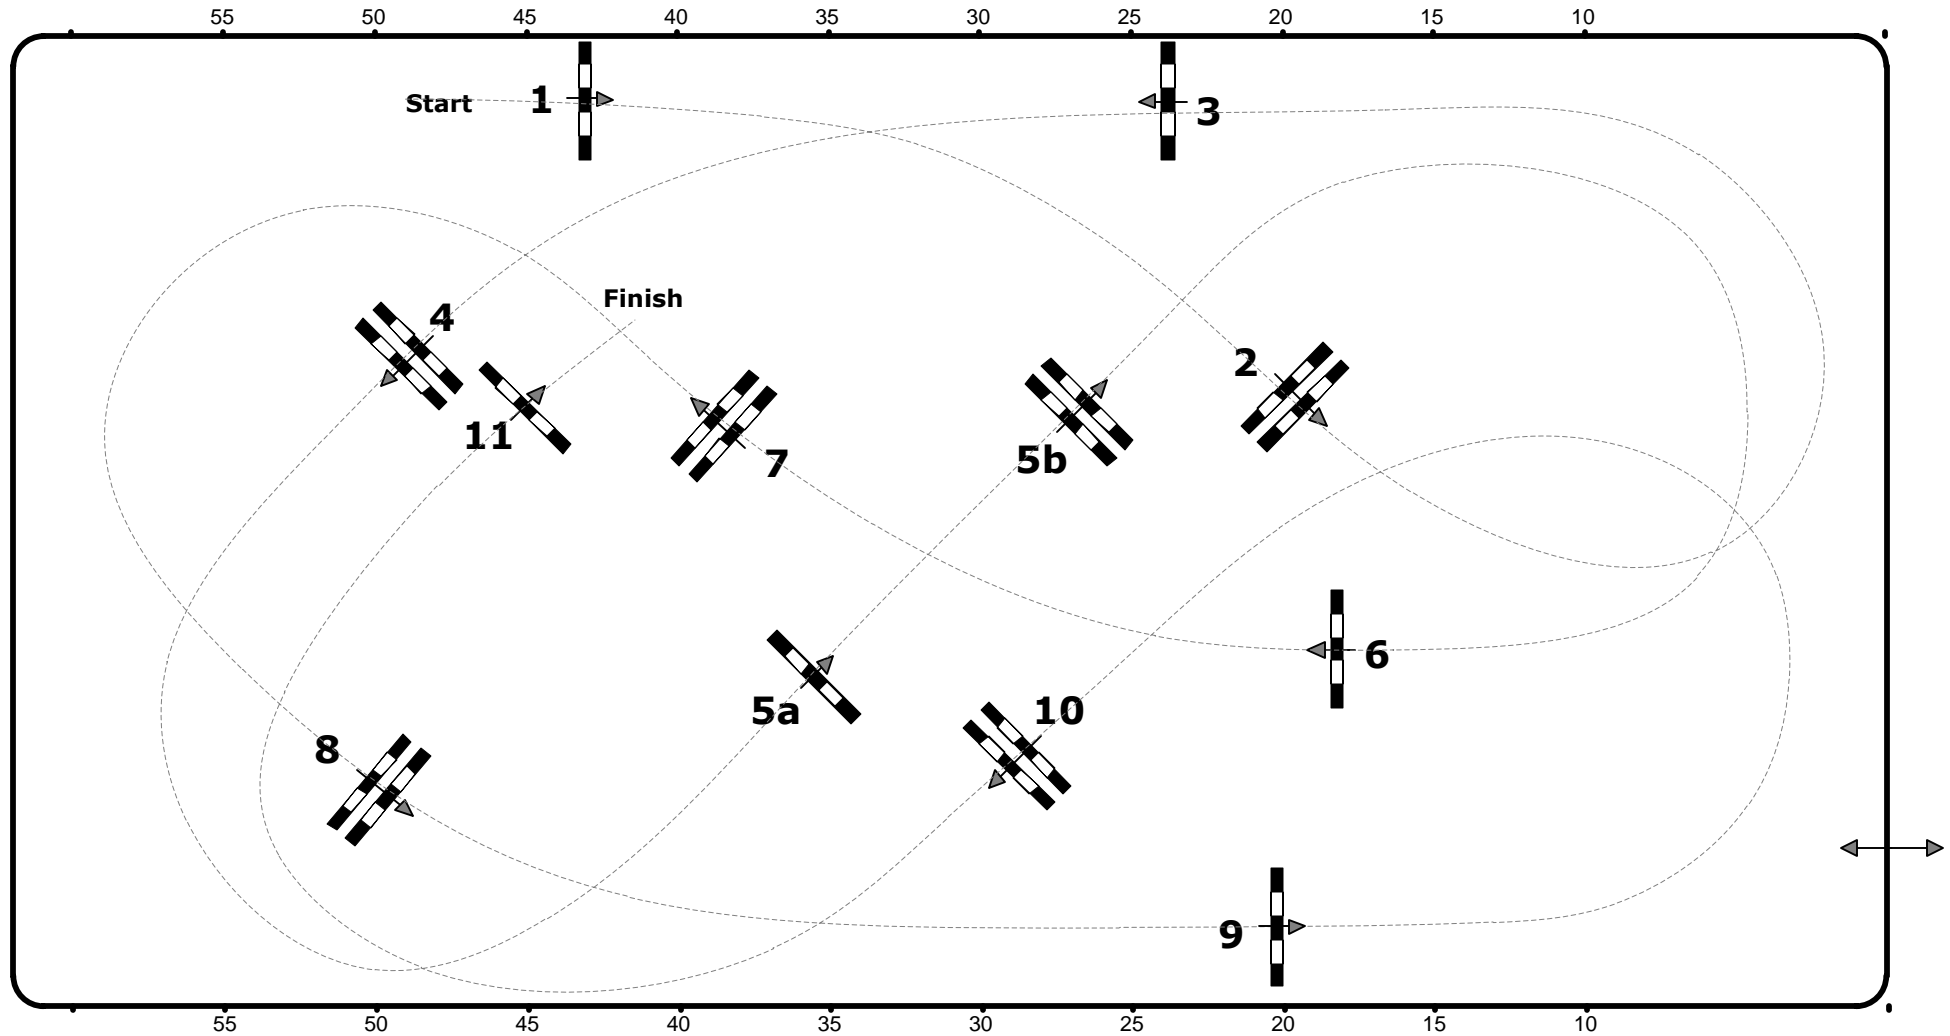

CSI2, CSIY-A, CSIJ-A, CSIch-A, CSIP-A, CSN-A, CSNP-A, Salzburg (AUT)

05. – 09. Dezember 2018

63

Class No.: 63

Amadeus Pony Tour Opening

Competition against the clock

Table: A
National RG:
FEI RG / Art. 238.2.1
Height: 1,15 m

Speed: 350 m/min
Length: 420 m
Time allowed: 72 sec
Time limit: 144 sec

Obstacles: 11
Efforts: 12
Penalty sec:
Closed combination:

1st Jump-off:
Length: 0 m
Time allowed: 0 sec
Time limit: 0 sec

Messearena

Jury

Franz Schiermayr (AUT)

David Hübler (Aut)
Andreas Riedl (Aut)
Verena Riedler (AUT)