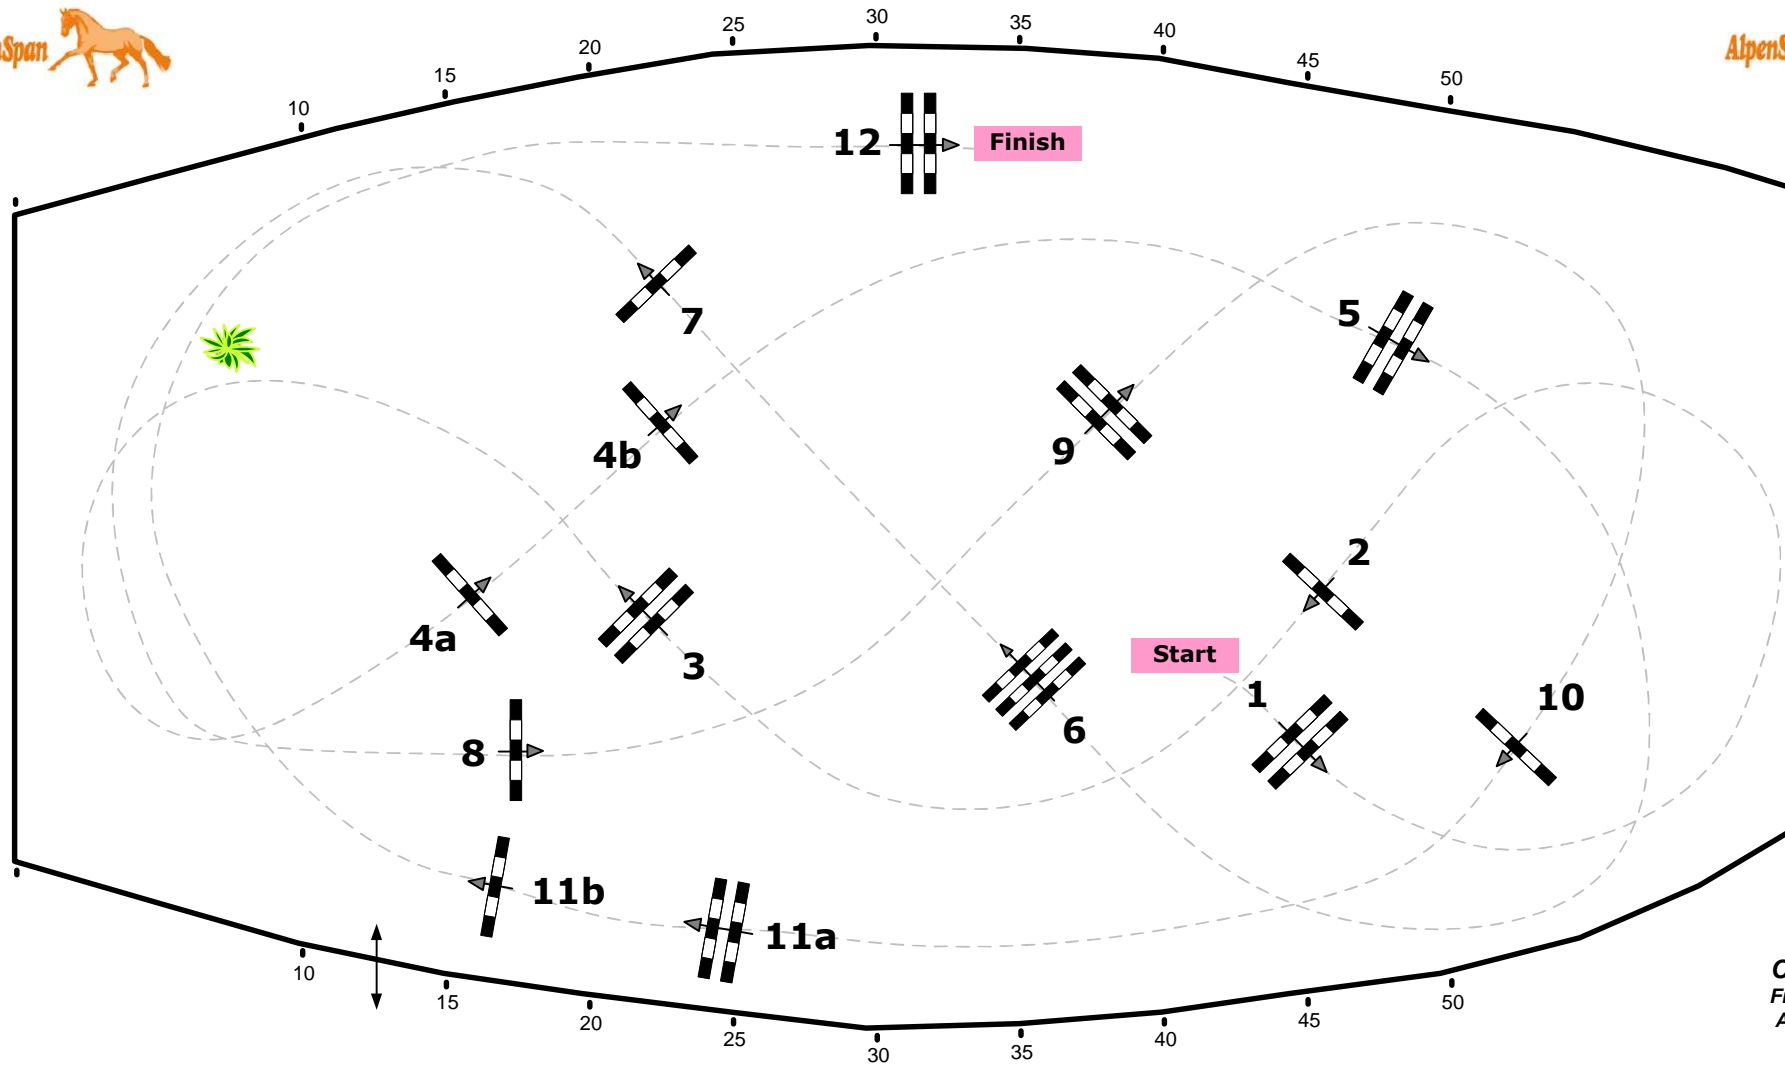

CSI***Salzburg Amadeus Horse Indoors

06-09.Dezember 2018

Class No.: 11

Amadeus Big Tour Opening

Competition against the clock

Table: A
National RG:
FEI RG / Art. 238.2.1
Height: 1,45 m

Speed: 350 m/min
Length: 410 m
Time allowed: 71 sec
Time limit: 142 sec

Obstacles: 12
Efforts: 14

Course Designer
Franz Madl (AUT)
Adi Appe (AUT)
& Team