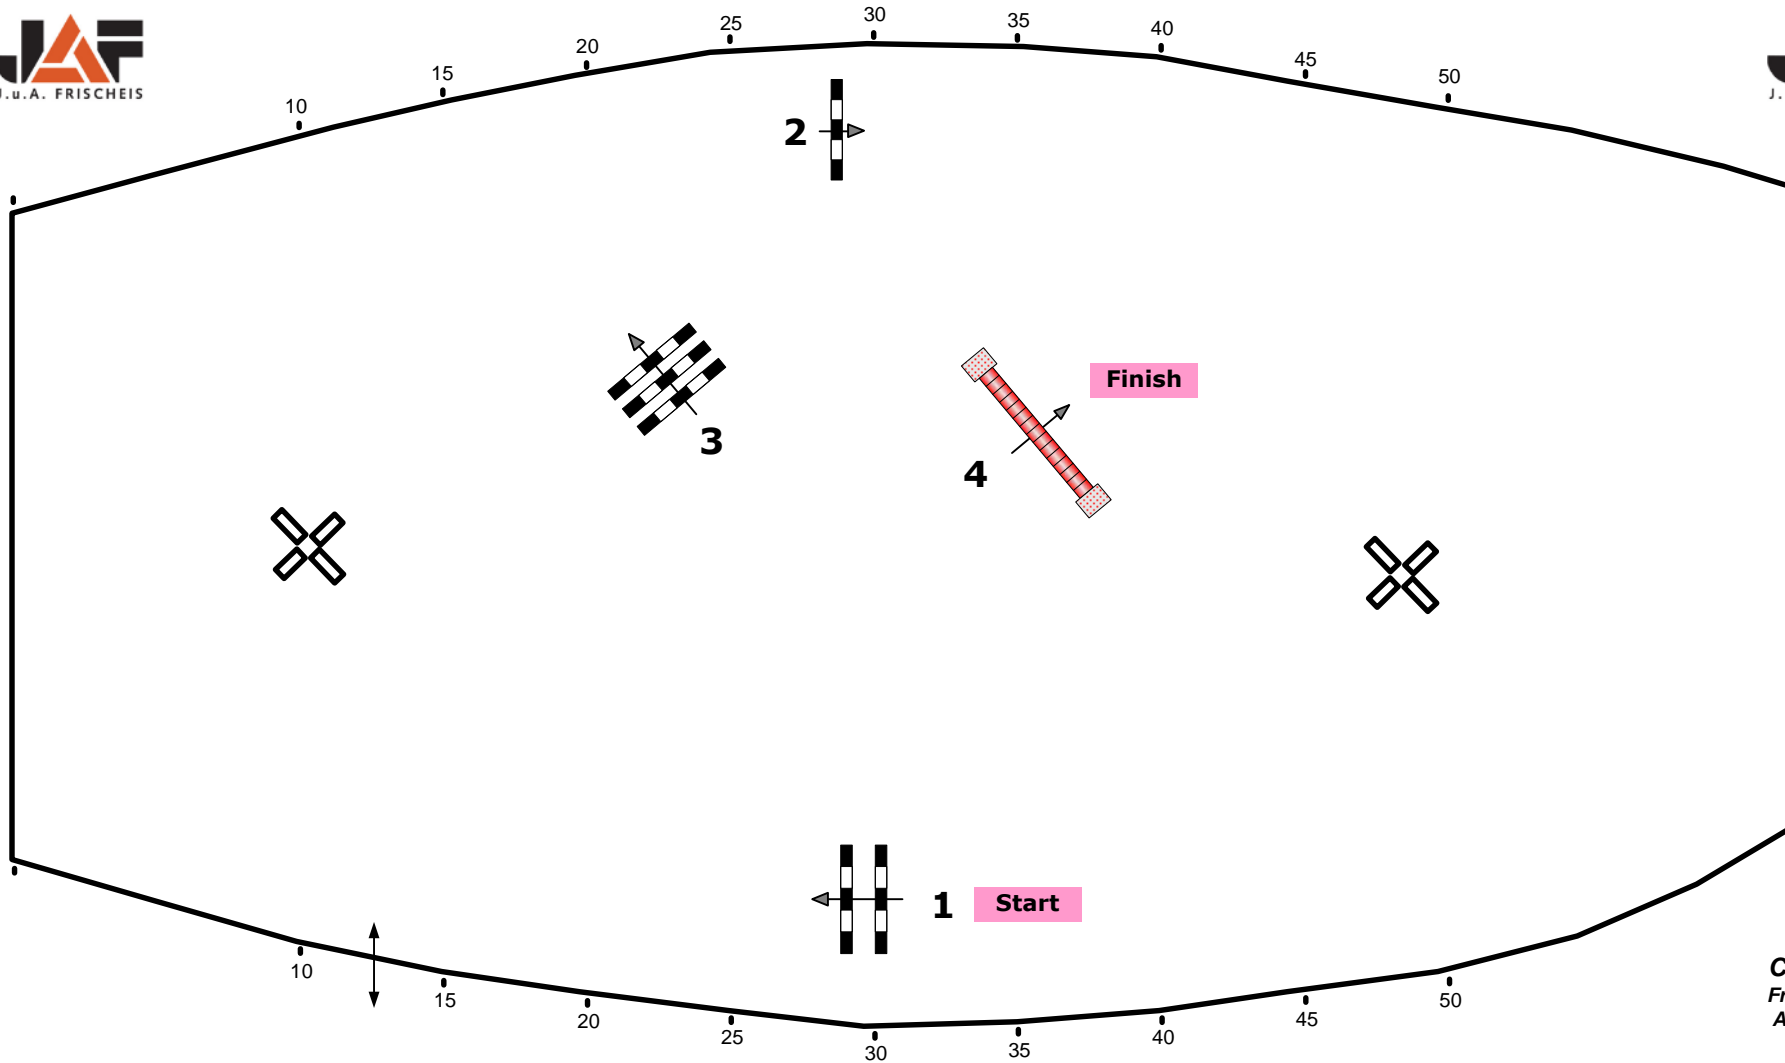

Maedl

CSI****Salzburg Amadeus Horse Indoors

06-09.Dezember 2018

Class No.: 14

Amadeus High Fly Tour

Puissance Competition

Table: A
National RG:
FEI RG / Art. 262 / 2
Height: 1,60 m

Speed: 350 m/min
Length: 0 m
Time allowed: 0 sec
Time limit: 0 sec

Obstacles: 4
Efforts: 4

Course Designer
Franz Madl (AUT)
Adi Appe (AUT)
& Team