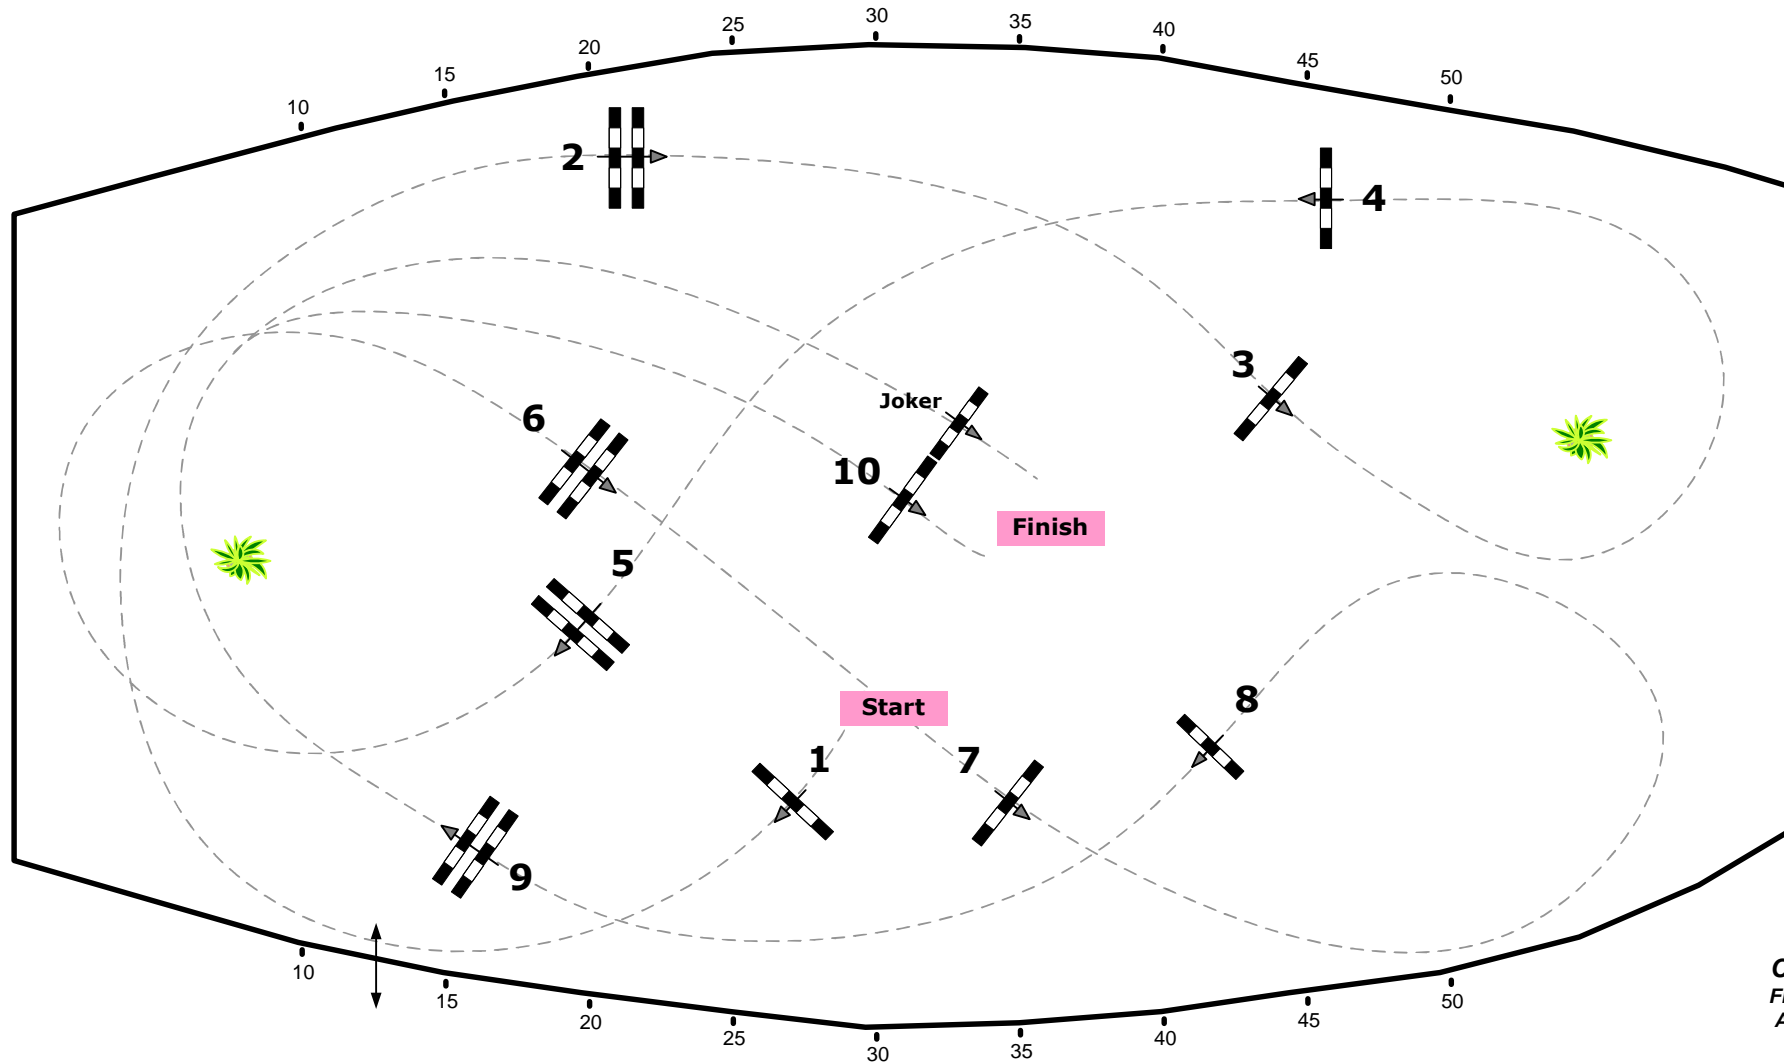

Madl

CSI***Salzburg Amadeus Horse Indoors

06-09.Dezember 2018

Class No.: 24.25.26 Small Medium Big Amateur Tour

Accumulator Competition

Table: A
National RG:
FEI RG / Art. 269.5/269.1.2.3
Height: 1,10 1,25 1,40 m

Speed: 350 m/min
Length: 370 m
Time allowed: 64 sec
Time limit: 128 sec

Obstacles: 10
Efforts: 10

Course Designer
Franz Madl (AUT)
Adi Appe (AUT)
& Team