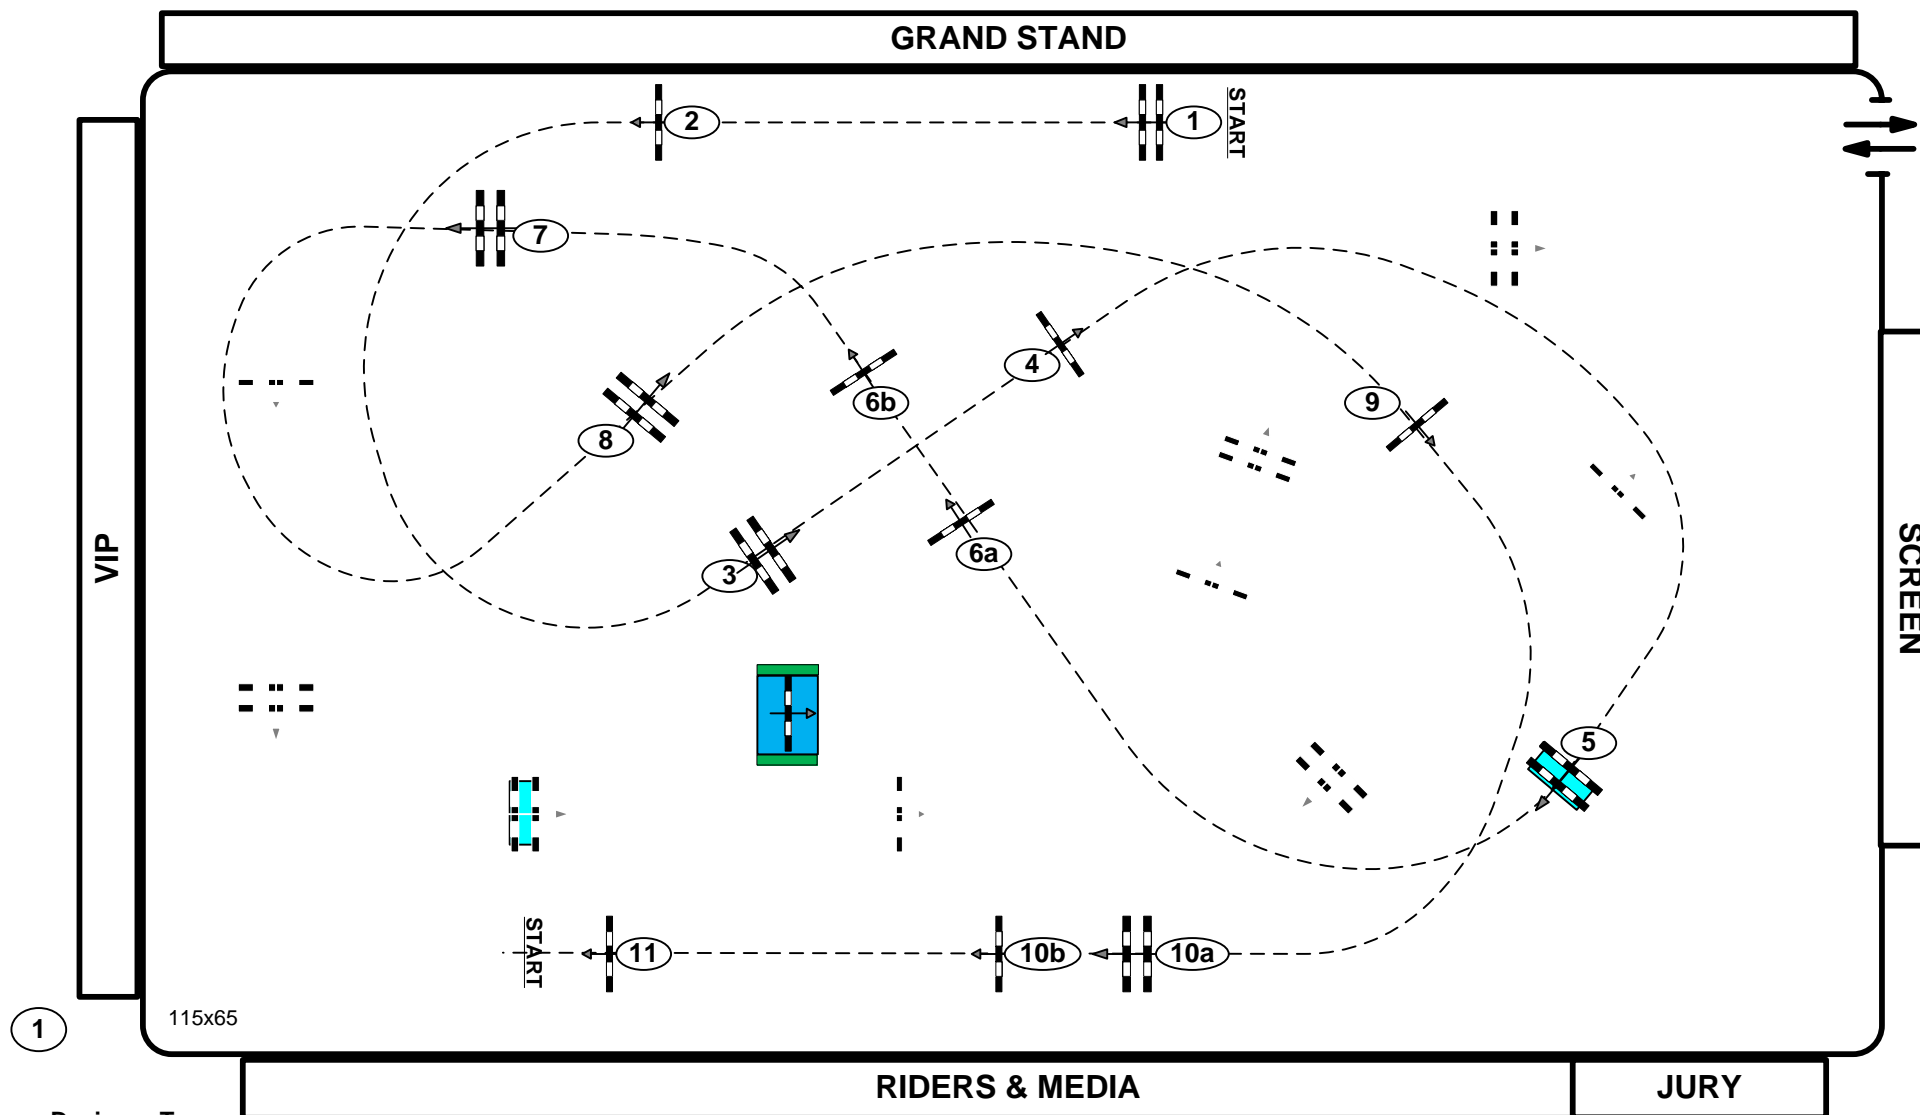

Class No.: 01

SPECIAL OLYMPICS JUNIOR CUP/CSI2*

Competition against the clock

wednesday 20/02/2019

Table: A
National RG:
FEI RG / Art.
Height: 1,30 m

Speed: 350 m/min
Length: 470 m
Time allowed: 81 sec
Time limit: 162 sec

Obstacles: 11
Efforts: 13
Penalty sec:
Closed combination:

1st Jump-off:
Length: 0 m
Time allowed: 0 sec
Time limit: 0 sec

Course Designer Team:

Santiago Varela (ESP); Isabel Fernández de Cañete (ESP); Yousif Al Mahmoudi (UEA); Ali Farouk Noori (UEA); Abdulrauf Mohd Mohamad (UEA); Abbas Mohajer (IRN); Kamal Ziri (UEA)