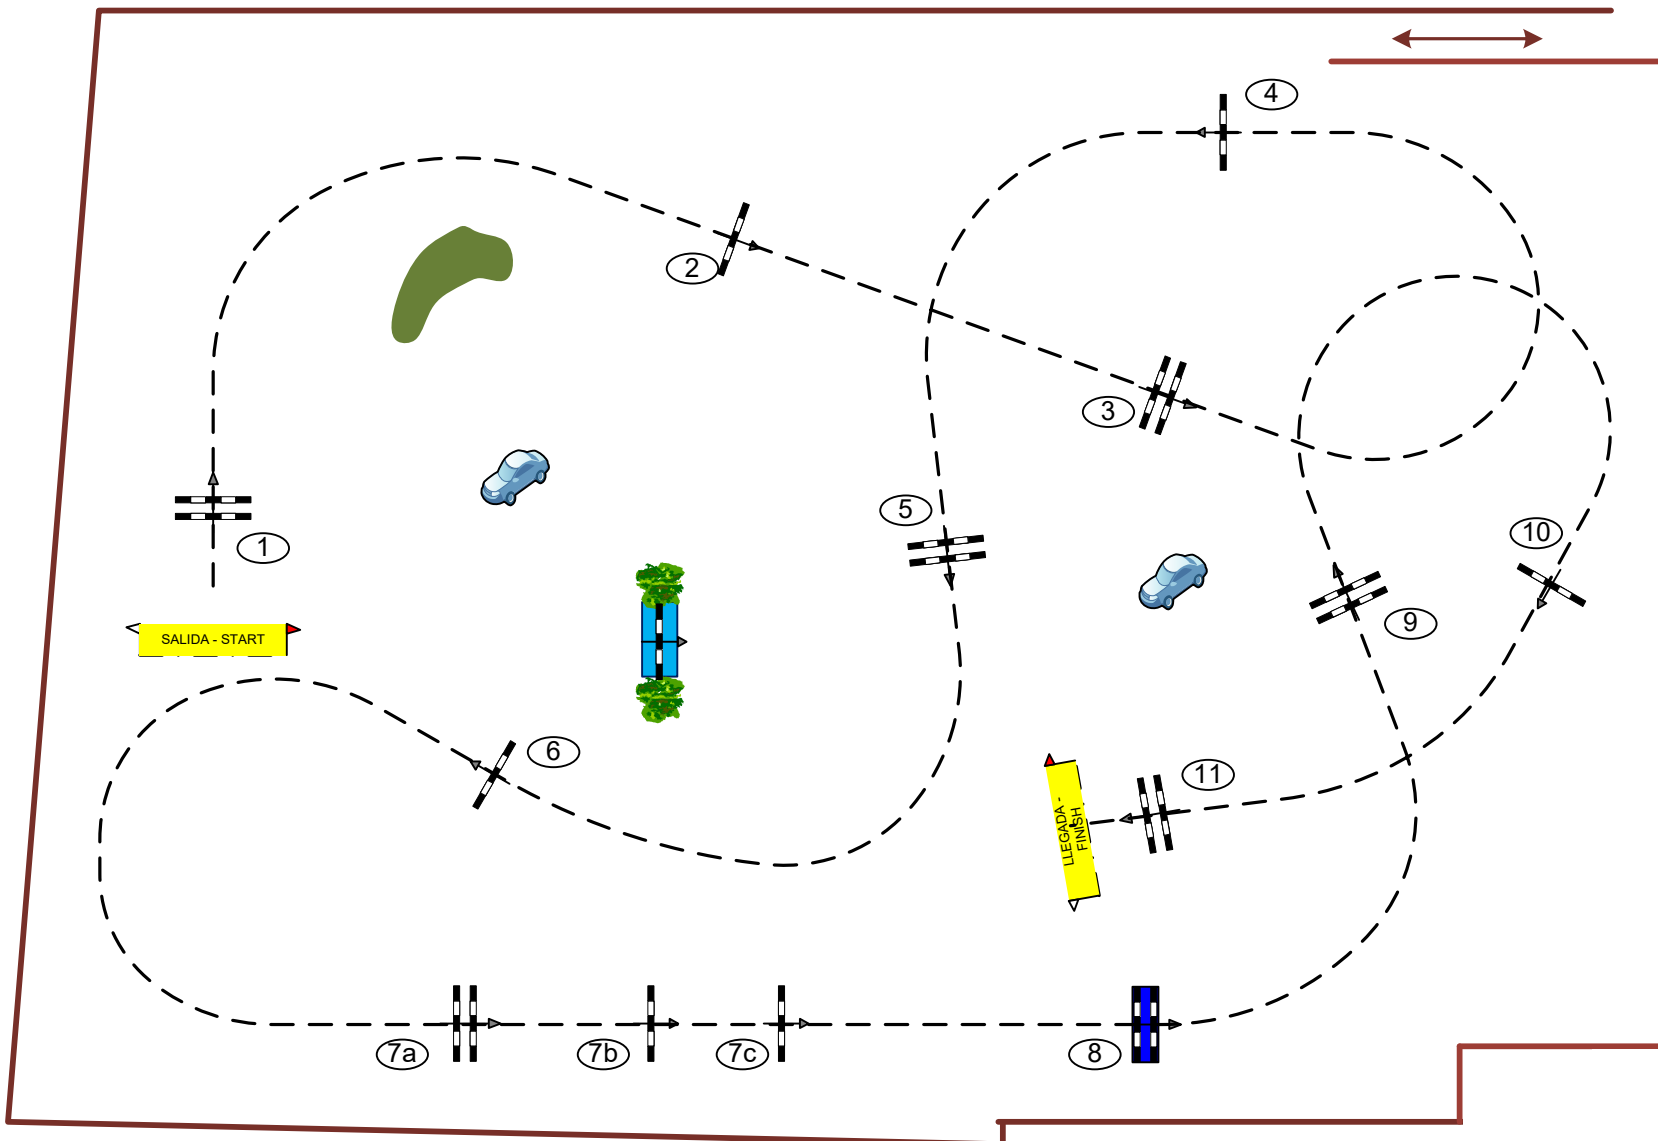

SUNSHINE TOUR - 2019

Class No.: 18

SMALL CLASS B

FAULTS & TIME

15/02/2019

Table: A
 National RG:
 FEI RG / Art. 238.2.1
 Height: 1,30 m

Speed: 350 m/min
 Length: 460 m
 Time allowed: 79 sec
 Time limit: 158 sec

Obstacles: 11
 Efforts: 13
 Penalty sec
 Closed combination:

:
 Length: 0 m
 Time allowed: 0 sec
 Time limit: 0 sec

Scale: 1:500

JURY

COURSE DESIGNER:

Marcos Núñez