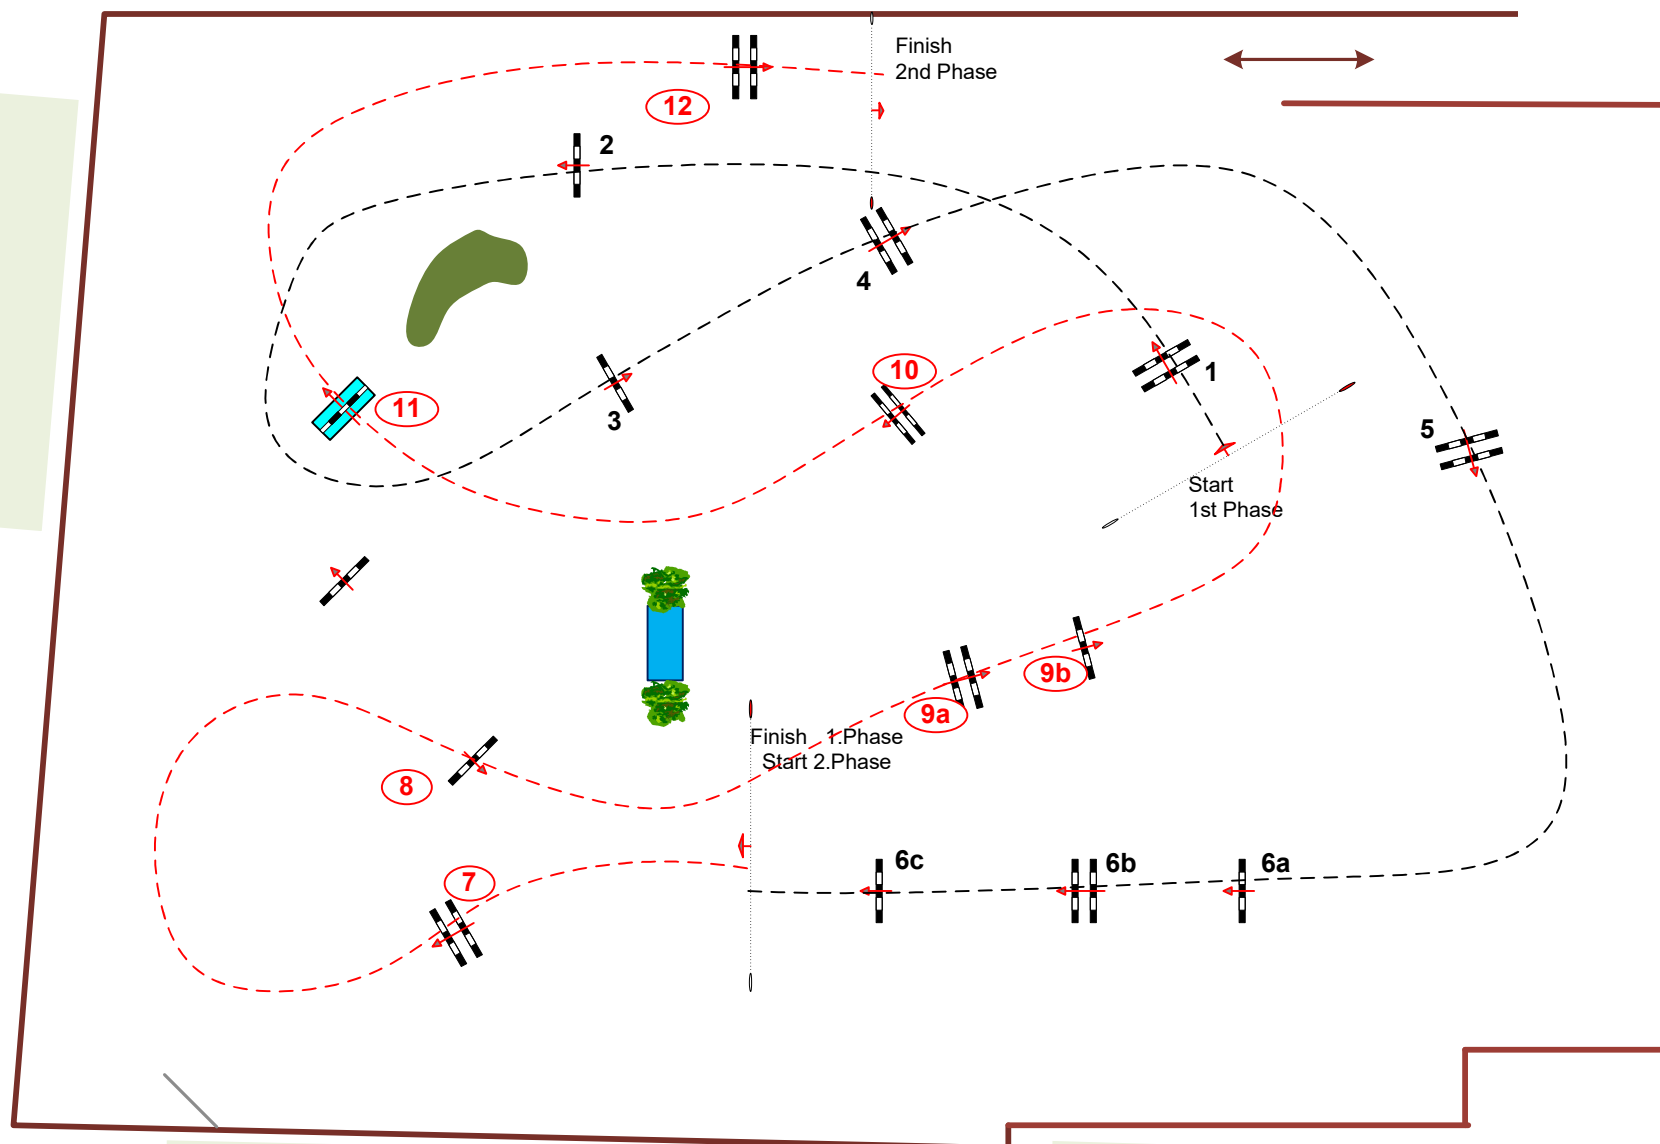

# SUNSHINE TOUR - 2019

Class No.:

Big tour C

Competition in two Phases Sp.

22/02/2019

10 9 8 7 6 5 4 3 2 1

Table: A  
 National RG:  
 Art. 274.2.5  
 Altura: 1,45 m

Vel: 375 m/min  
 Long: 270 m  
 T/C: 44 sec  
 T/ limit: 88 sec

Obstaculos: 6  
 Esfuerzos: 8

2nd Phase:  
7-8-9a 9b-10-11-12  
 Long: 240 m  
 T/C: 39 sec  
 T/limit: 78 sec

7  
 COURSE DESIGNER:  
 Elio Travagliati (ITA)