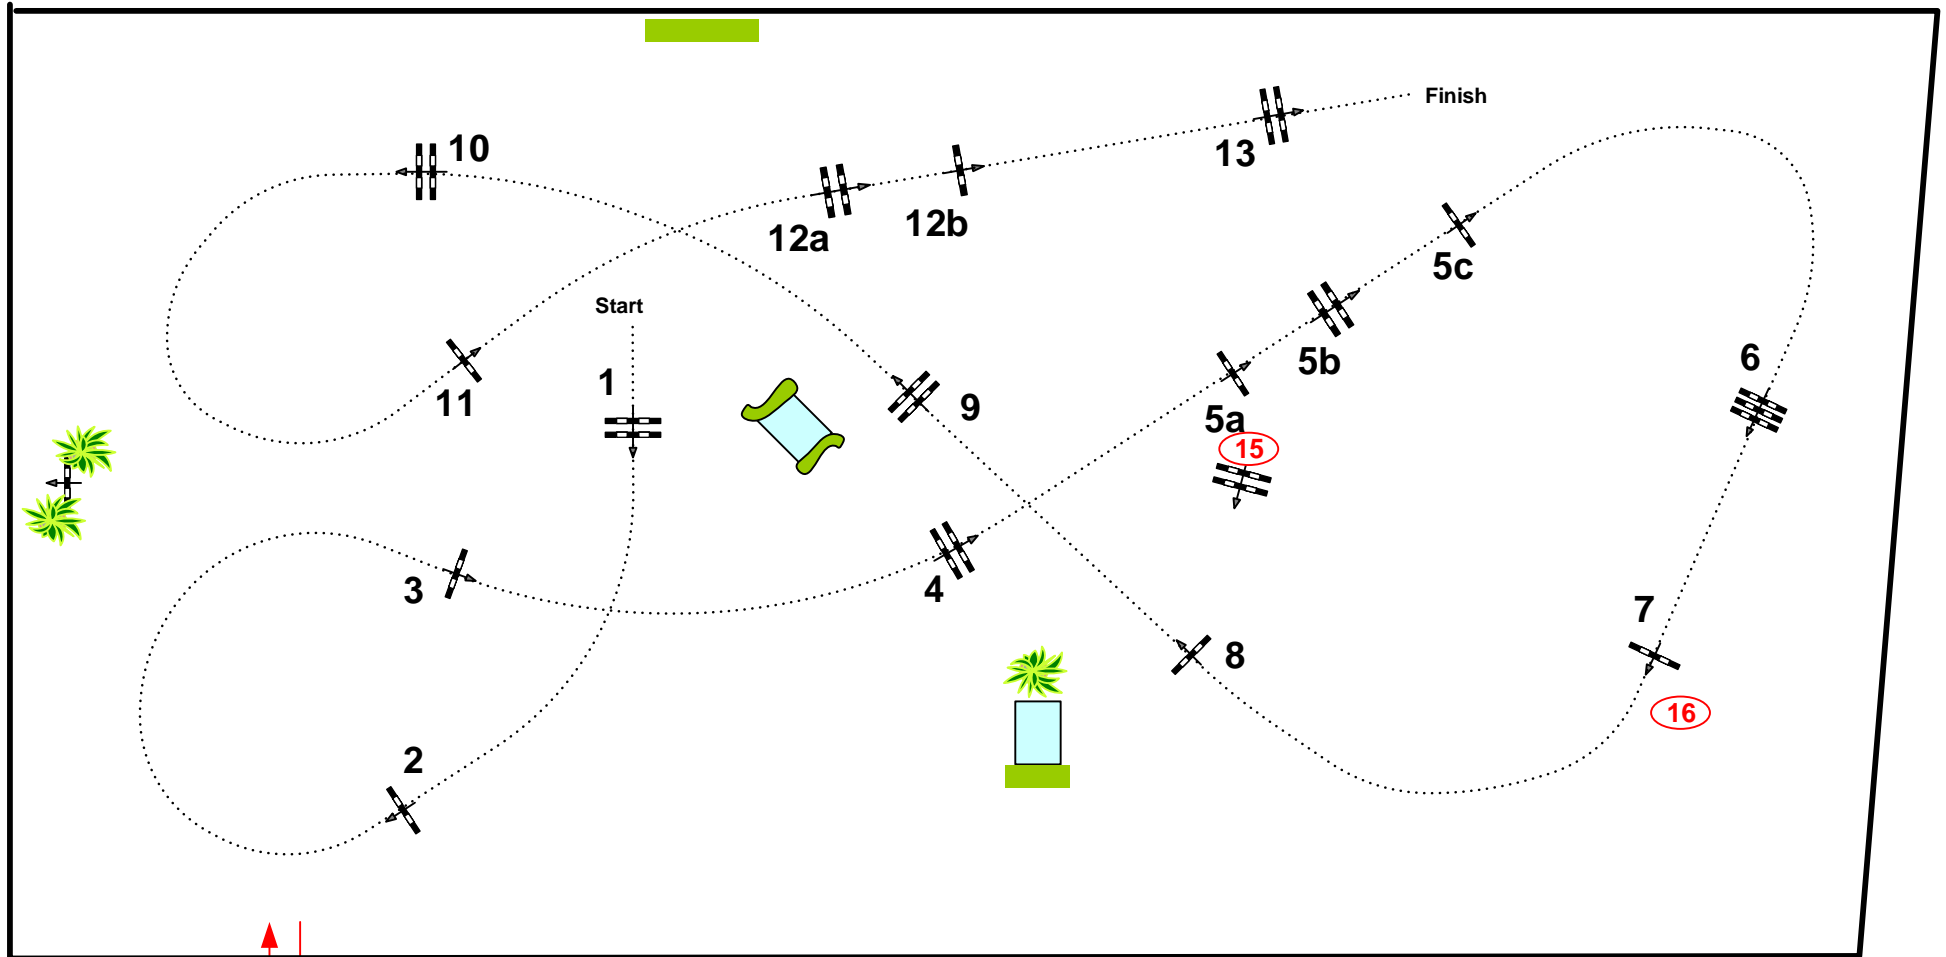

# SUNSHINE TOUR - 2019

Class No.: 66

Big Tour D Grand Prix

Competition with one jump-off

Table: A  
FEI RG / Art. 238.2.2  
Height: 1,50 m

Speed: 375 m/min  
Length: 0 m  
Time allowed: 0 sec  
Time limit: 0 sec

Obstacles: 13  
Efforts: 16

1st Jump-off: **9 - 10 - 11 - 12ab - 15 - 16**  
Length: 260 m  
Time allowed: 42 sec  
Time limit: 84 sec

JURY

C.D. : L.Konickx (Ned) & Isidro Suarez (Esp)