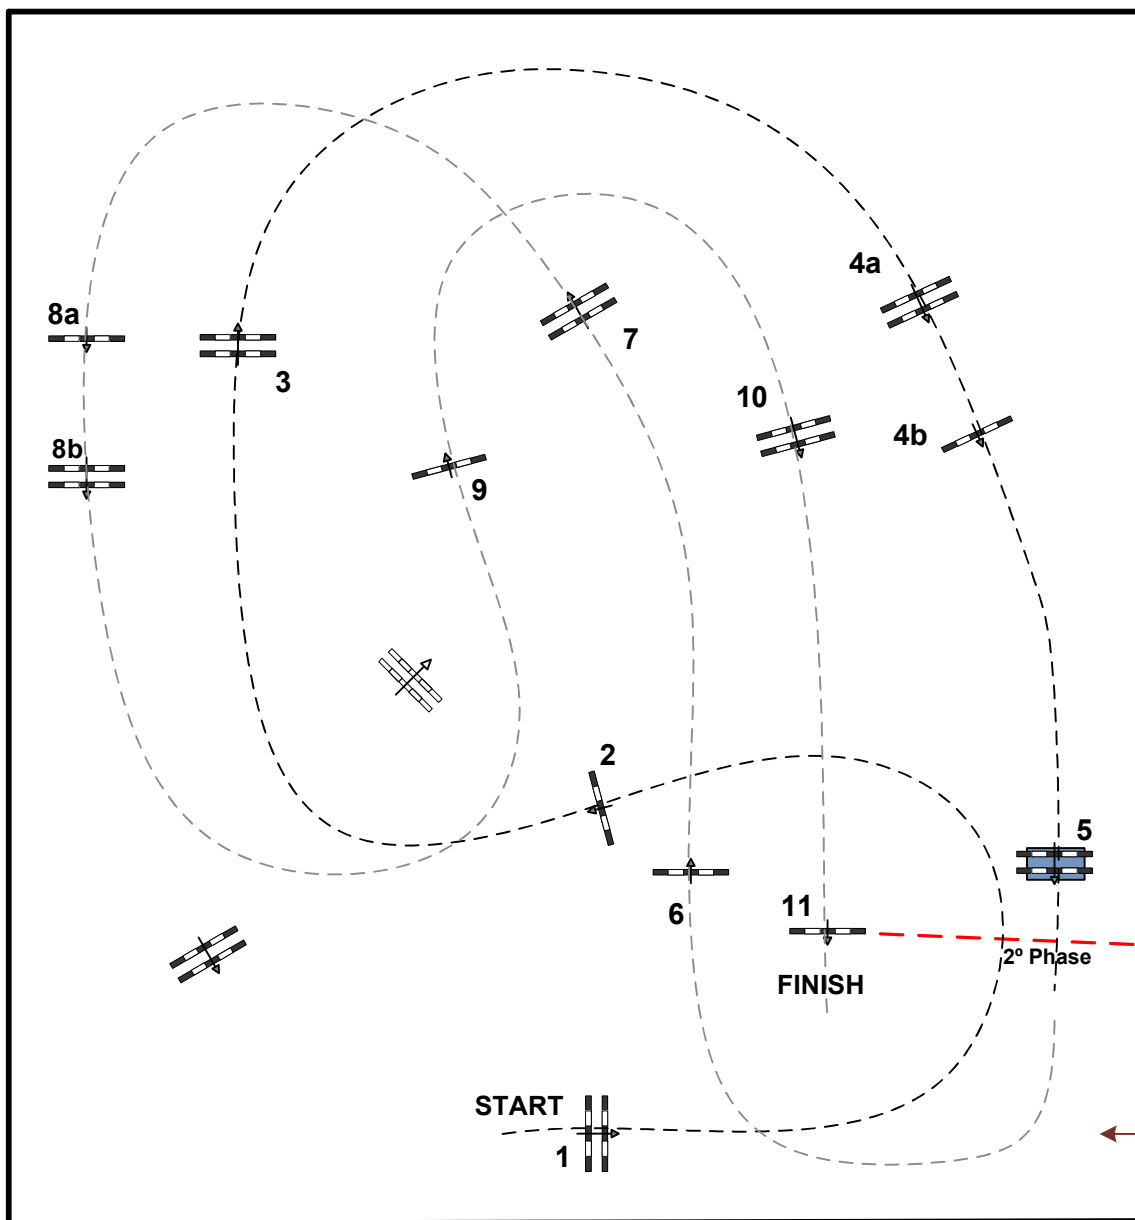

01/03/2019

SUNSHINE TOUR - 2019

Class No.: 86

Big Tour A2

Competition in two Phases SP

JURY

Table: A
National RG:
FEI RG / Art. 274.2.5
Height: 1,35 m

Speed: 350 m/min
Length: 260 m
Time allowed: 45 sec
Time limit: 90 sec

Obstacles: 11
Efforts: 13
Penalty sec:
Closed combination:

2nd Phase: **6,7,8ab,9 10,11**
Length: 270 m
Time allowed: 47 sec
Time limit: 94 sec

COURSE DESIGNER: Maite Guaita