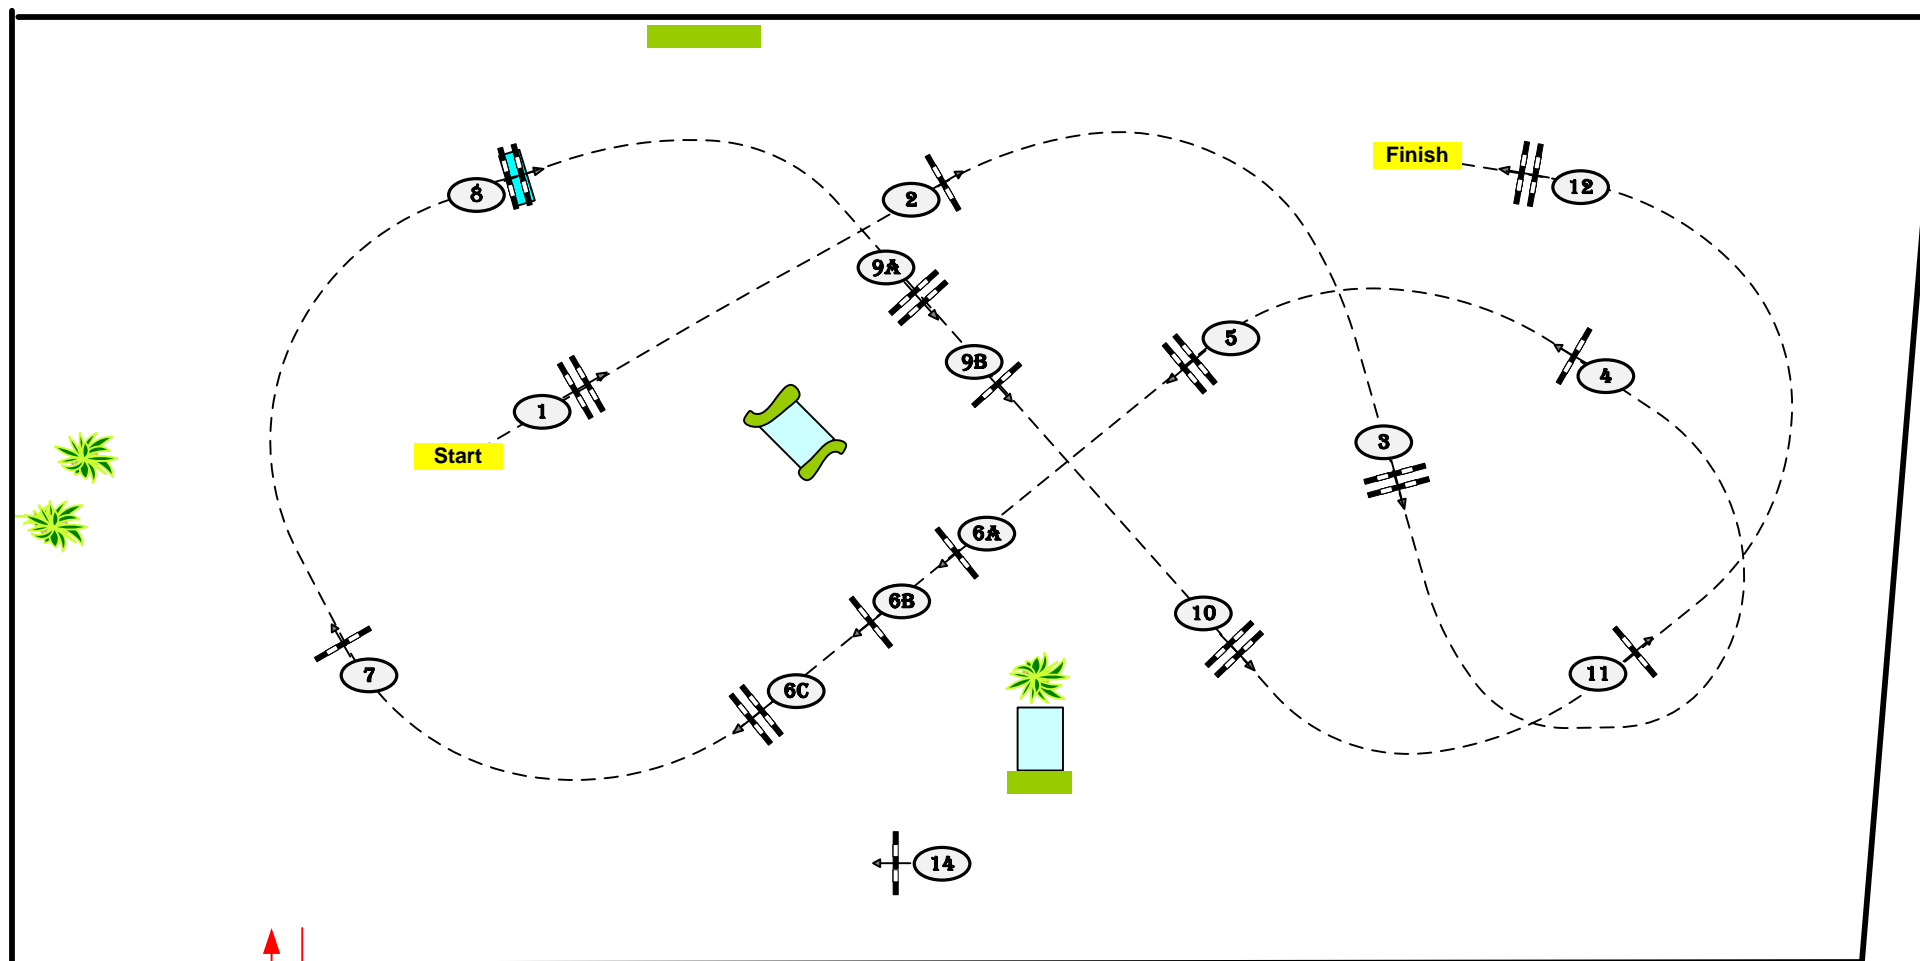

SUNSHINE TOUR - 2019

01/03/2019

Class No.: 89 BIG TOUR D

Competition with one jump-off

Table: A
National RG:
FEI RG / Art. 238.2.2
Height: 1,50 m

Speed: 375 m/min
Length: 460 m
Time allowed: 74 sec
Time limit: 148 sec

Obstacles: 12
Efforts: 15
Penalty sec:
Closed combination:

1st Jump-off: **5,6B,9AB,11,3 & 14**
Length: 330 m
Time allowed: 53 sec
Time limit: 106 sec

JURY

Course Designer: Javier Trenor (Chape)
chatrenor@hotmail.com