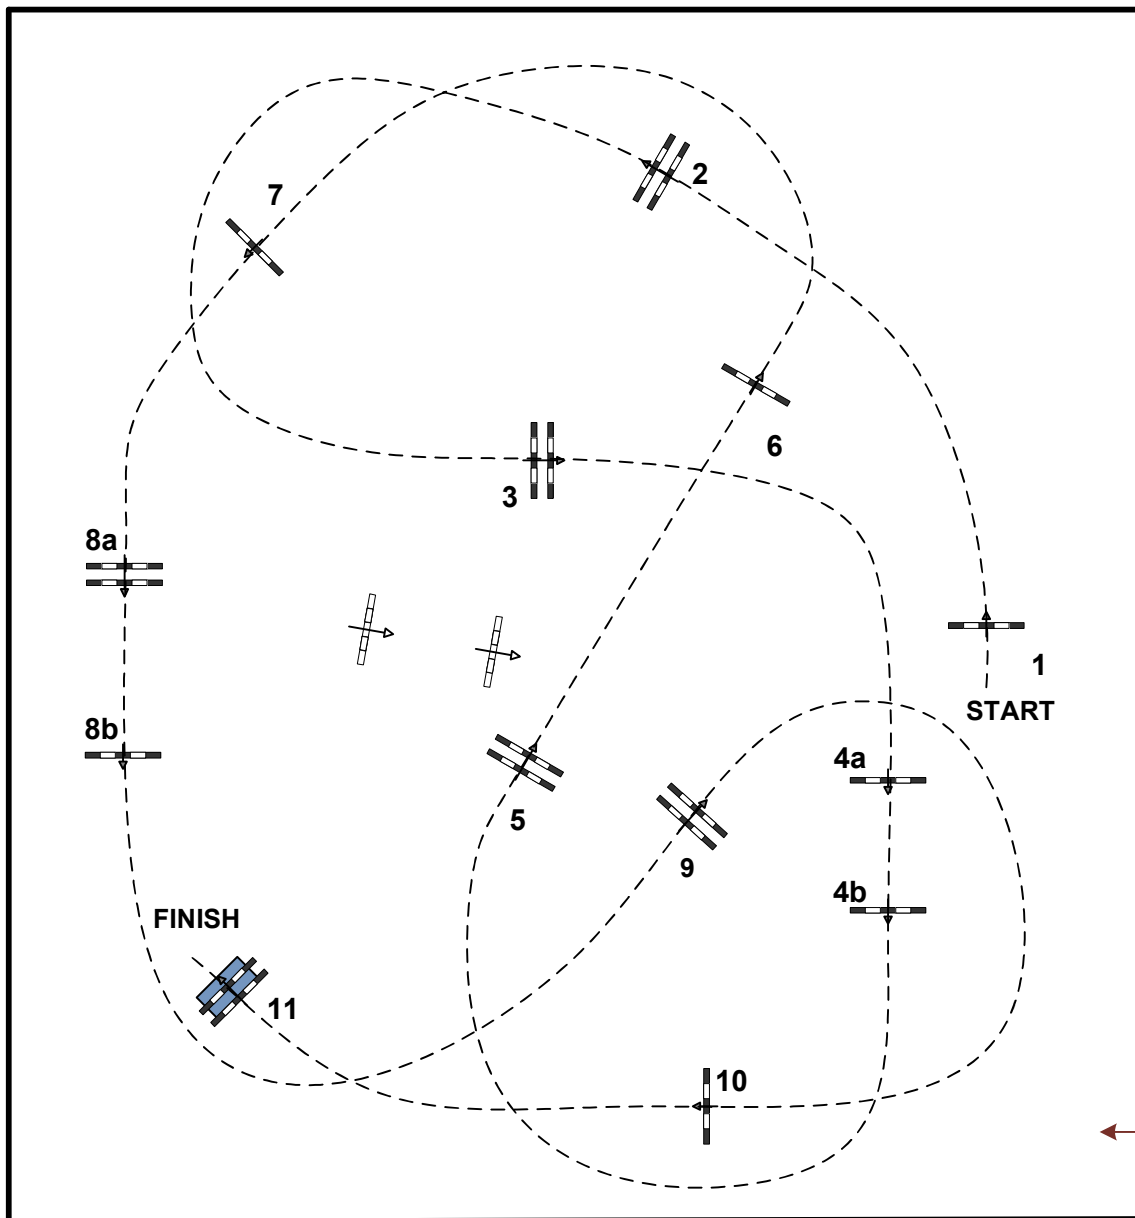

# SUNSHINE TOUR - 2019

Class No.: 97 Big Tour A2

JURY

Table: A  
National RG:  
FEI RG / Art. 238.2.1  
Height: 1,35 m

Speed: 350 m/min  
Length: 405 m  
Time allowed: 70 sec  
Time limit: 140 sec

Obstacles: 11  
Efforts: 13  
Penalty sec:  
Closed combination:

1st-4th Jump-off: 0  
Length: 0 m  
Time allowed: 0 sec  
Time limit: 0 sec

COURSE DESIGNER: Maite Guaita