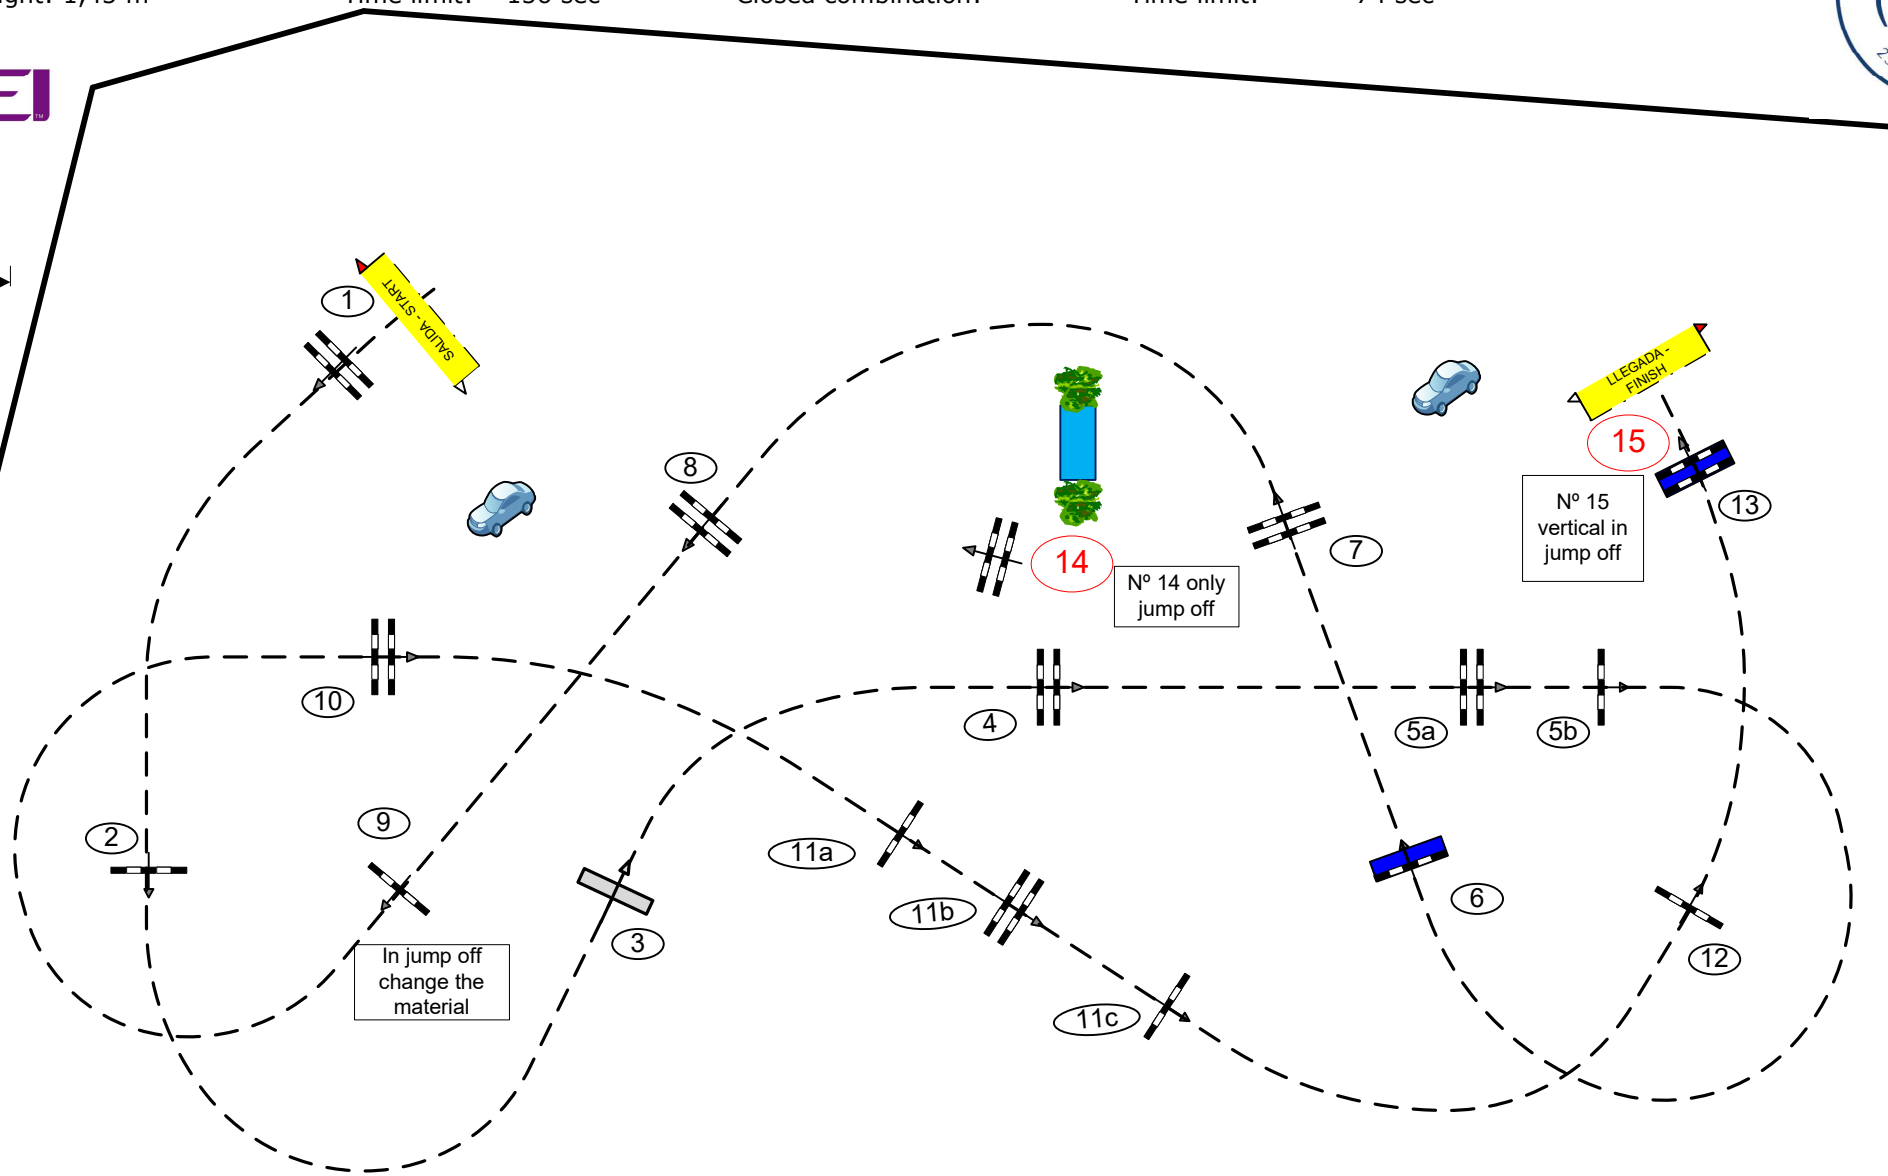

Class No.: 99

SMALL GP

TABLE A AGAINST THE CLOCK WITH JUMP OFF

Table: A
National RG:
FEI RG / Art. 238.2.2
Height: 1,45 m

Speed: 375 m/min
Length: 485 m
Time allowed: 78 sec
Time limit: 156 sec

Obstacles: 13
Efforts: 16
Penalty sec:
Closed combination:

1st Jump-off: **14,9,10,11ab,7 & 15**
Length: 230 m
Time allowed: 37 sec
Time limit: 74 sec

10 m
Scale: 1:500

Marcos Núñez

COURSE DESIGNER:

ARENA/PISTA 01 HICKSTEAD

SUNSHINE TOUR - 2019