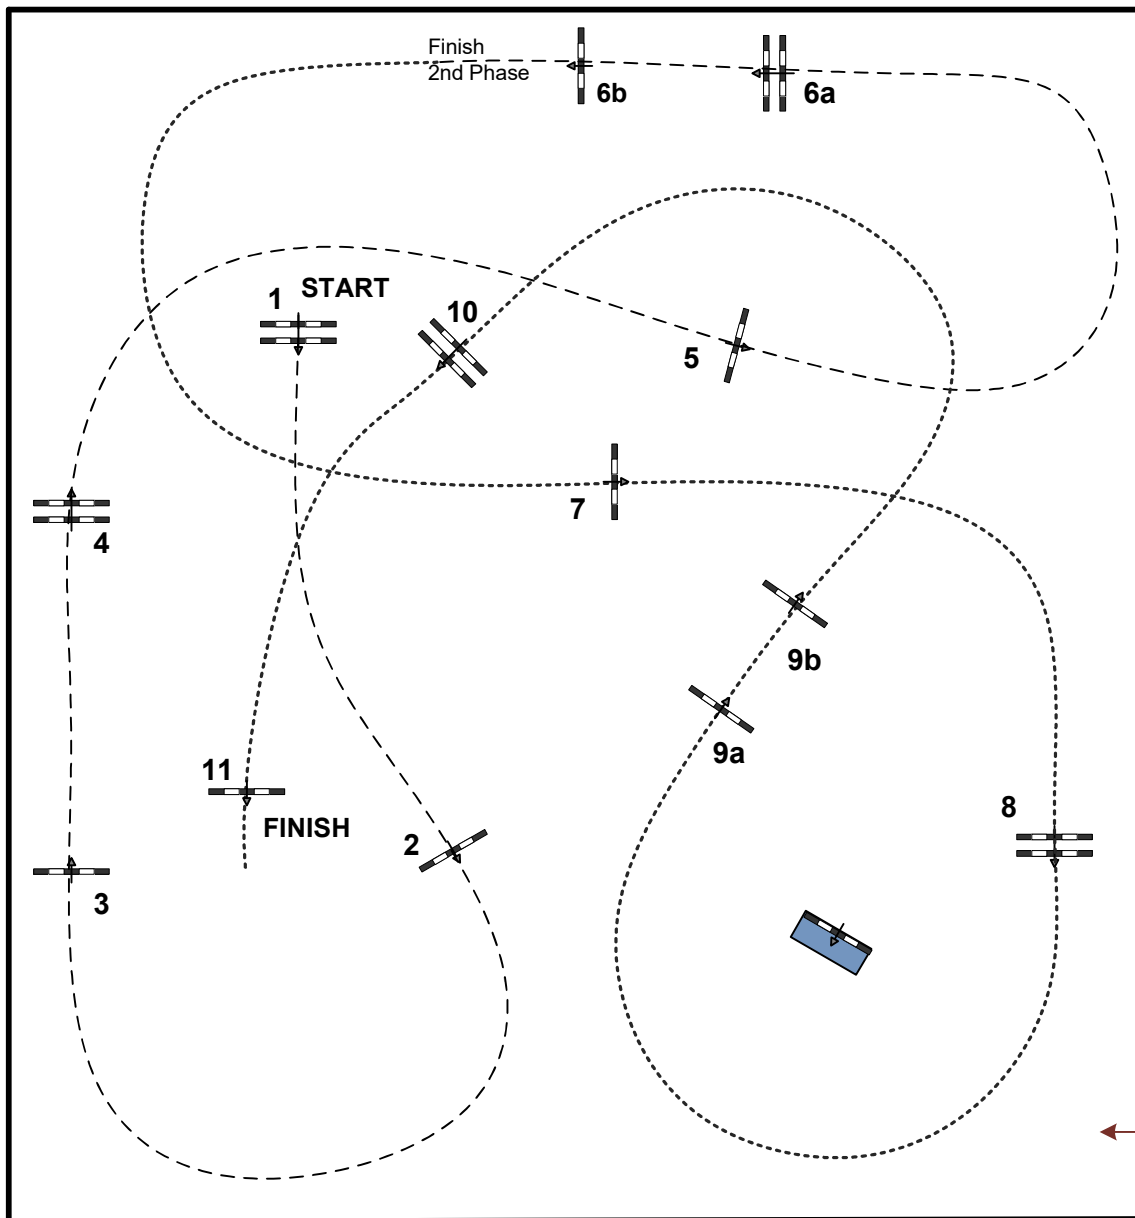

# SUNSHINE TOUR - 2019

Class No.: 122 Small Tour B

Competition in two Phases

JURY

Table: A  
 National RG:  
 FEI RG / Art. 274.5.3  
 Height: 1,15 120 m

Speed: 350 m/min  
 Length: 270 m  
 Time allowed: 47 sec  
 Time limit: 94 sec

Obstacles: 11  
 Efforts: 13  
 Penalty sec:  
 Closed combination:

2nd Phase: **7 8 9ab 10 11**  
 Length: 280 m  
 Time allowed: 48 sec  
 Time limit: 96 sec

COURSE DESIGNER: *Maite Guaita*