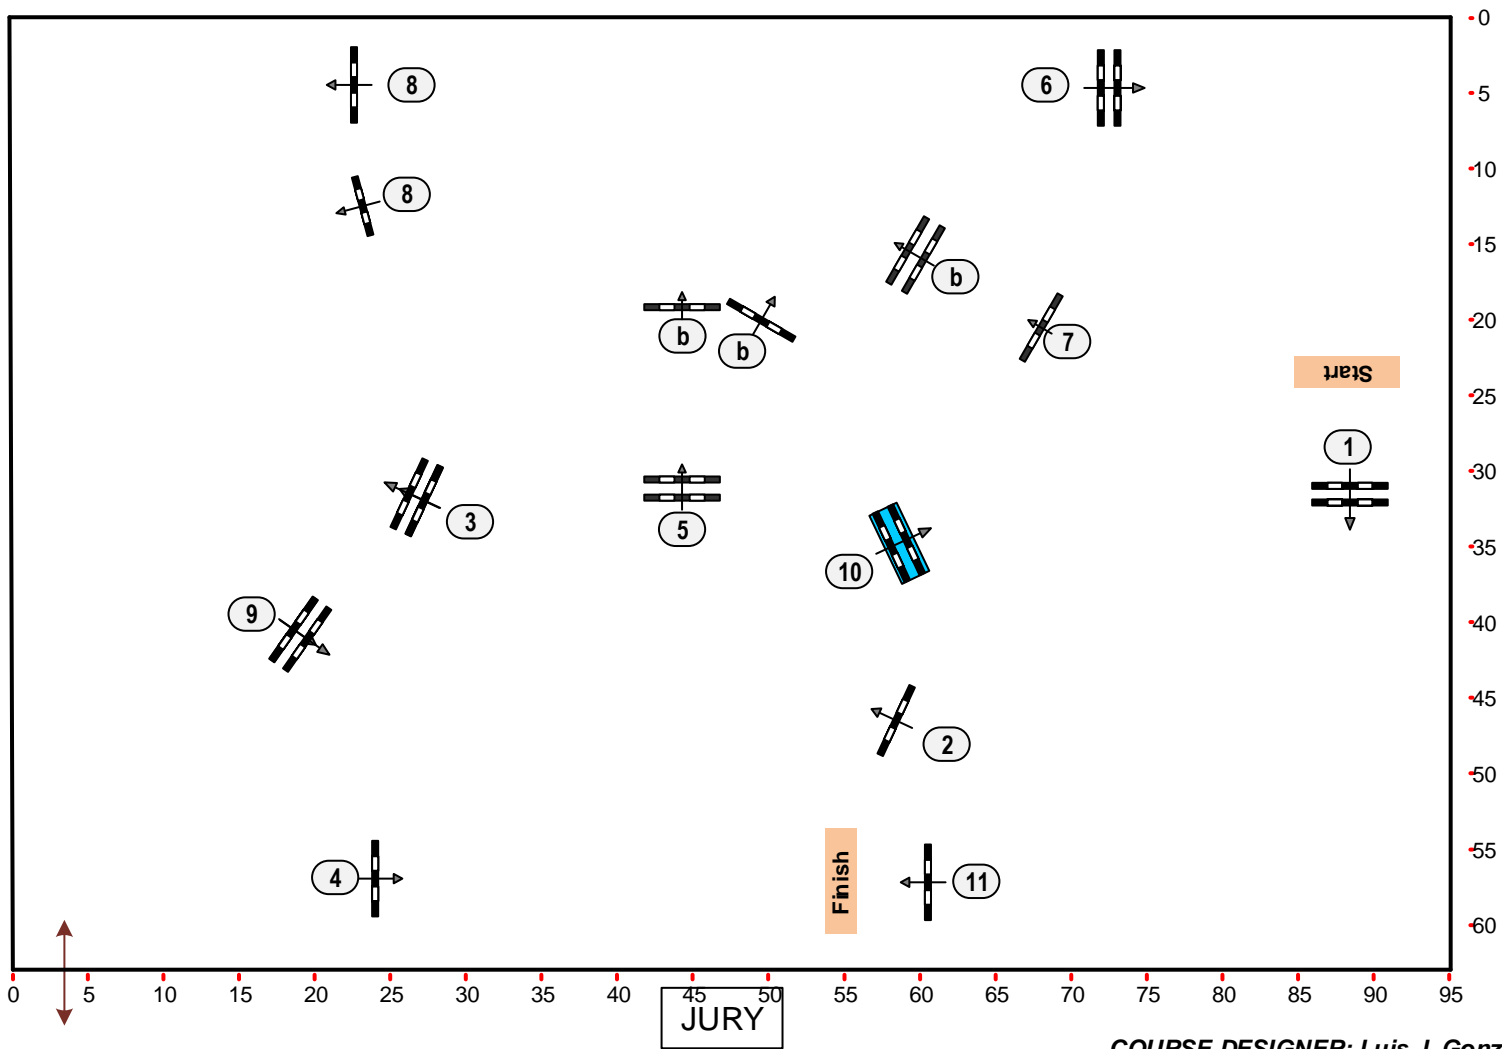

ARENA/PISTA 18 BIG STAR

SUNSHINE TOUR - 2019

Class No.: 136 CSI3* MEDIUM TOUR B 1,35 Speed and Handiness

Table: C
National RG:
FEI RG / Art. 239
Height: 1,35 m

Speed: m/min
Length: <600 m
Time allowed: sec
Time limit: 120 sec

Obstacles: 11 :
Efforts: 13
Penalty sec:
Closed combination:

Length: 0 m
Time allowed: 0 sec
Time limit: 0 sec

COURSE DESIGNER: Luis J. González