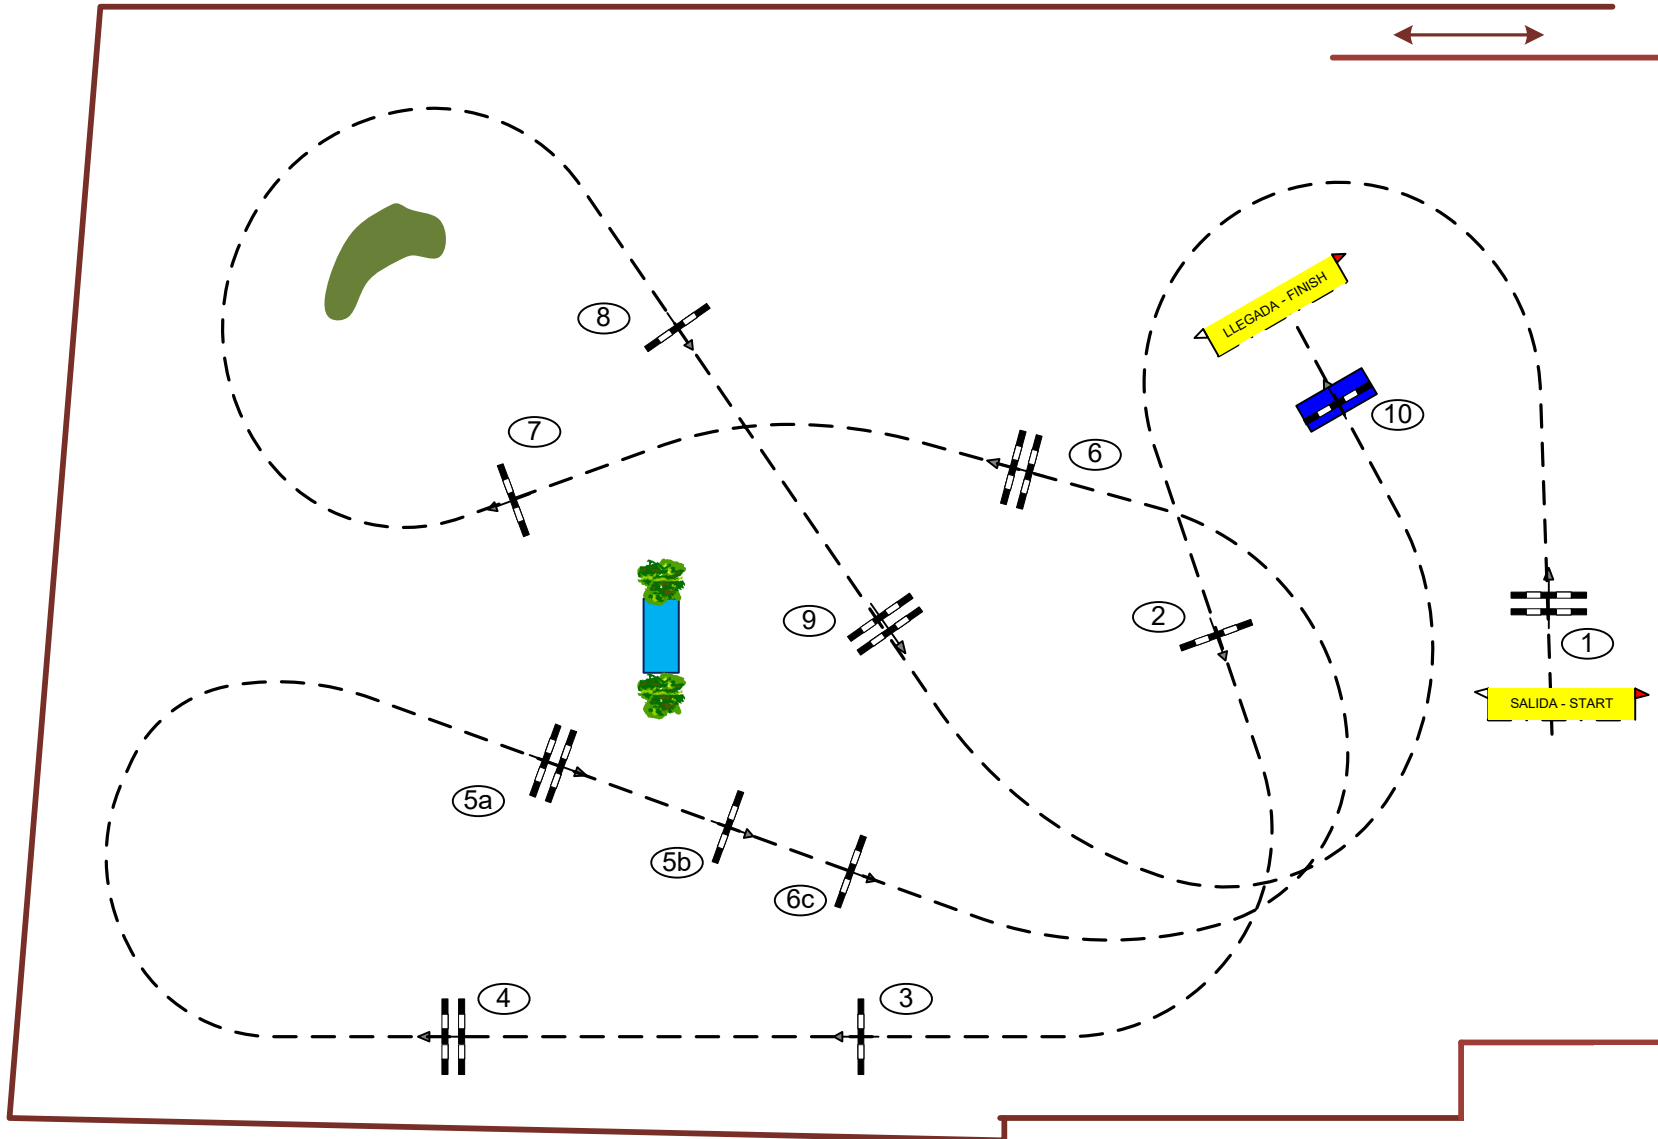

# SUNSHINE TOUR - 2019

Class No.: 152 A/B

6 YEARS OLD

TABLE A NOT AGAINST THE CLOCK

12/03/2019

Table: A  
National RG:  
FEI RG / Art. 238.1.1  
Height: 1,25 m

Speed: 350 m/min

Length: 490 m  
Time allowed: 84 sec  
Time limit: 168 sec

Obstacles: 10  
Efforts: 12  
Penalty sec  
Closed combination:

Length: 0 m  
Time allowed: 0 sec  
Time limit: 0 sec

JURY

Scale: 1:500

COURSE DESIGNER:

Marcos Núñez