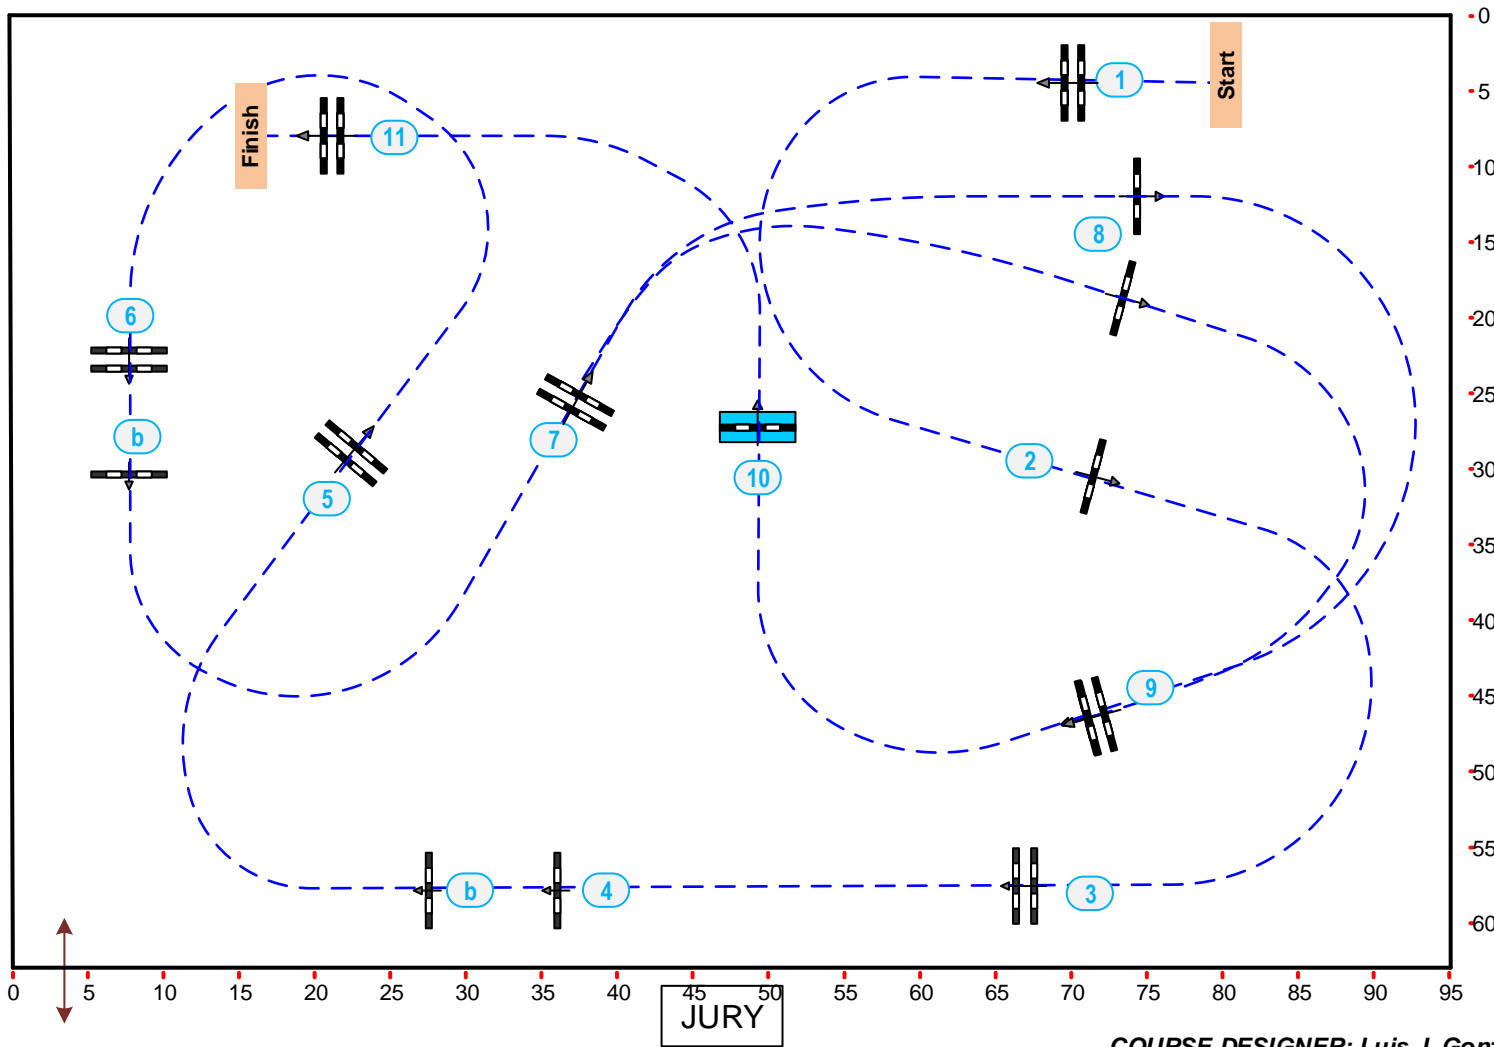

# ARENA/PISTA 18 BIG STAR

# SUNSHINE TOUR - 2019

**Class No.:** 170    **CSI3\* BIG TOUR A2 1,35**    **Speed and Handiness**

Table: A  
National RG:  
FEI RG / Art. 239  
Height: 1,35 m

Speed: 350 m/min  
Length: <600 m  
Time allowed: 0 sec  
Time limit: 120 sec

Obstacles: 11  
Efforts: 13  
Penalty sec:  
Closed combination:

:  
Length: 0 m  
Time allowed: 0 sec  
Time limit: 0 sec

COURSE DESIGNER: Luis J. González