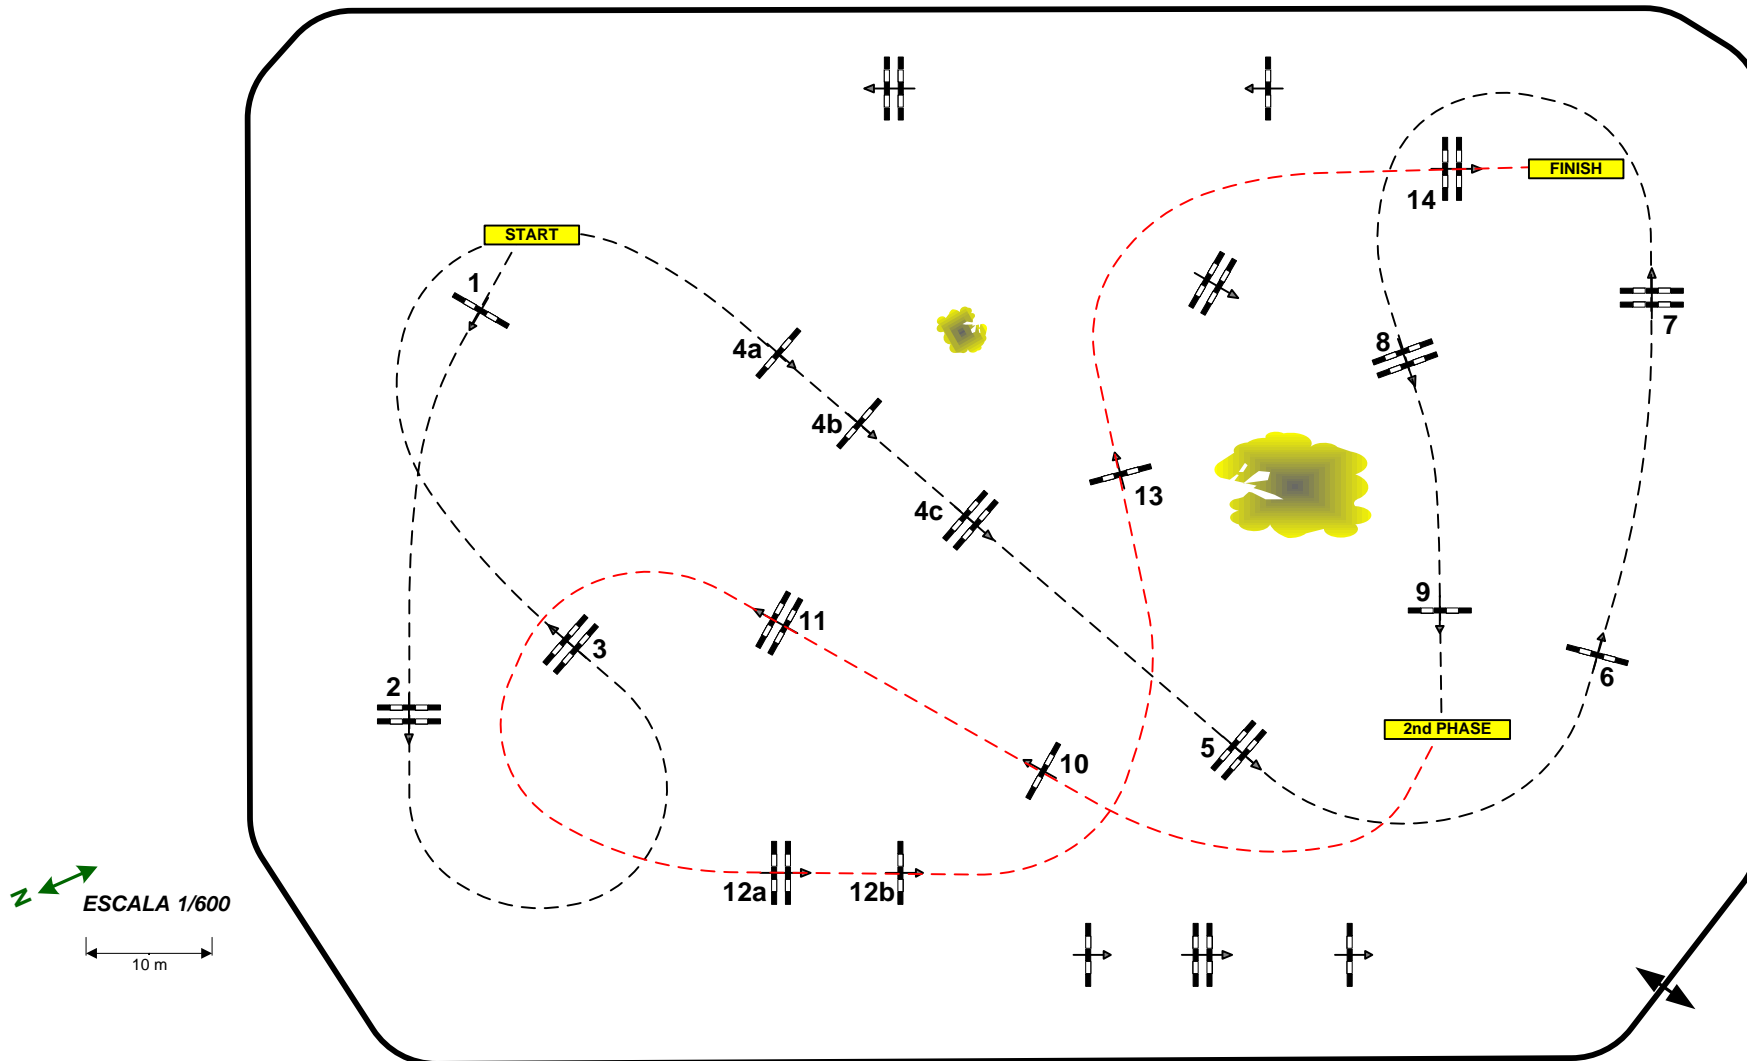

CSI 5* LGCT - CSI 2* - MEXICO 2019

Class No.: 2

TROFEO BROXEL

Competition in two Phases

jueves, 11 de abril de 2019

Table: A

Speed: 350 m/min

Obstacles: 9

2nd Phase : 10,11,12ab,13 & 14

Length: 330 m

Efforts: 11

Length: 220 m

Article : 274.1.5.3

Time allowed: 57 sec

Time allowed: 38 sec

Height: 1,50 m

Time limit: 114 sec

Time limit: 76 sec

YRCUJ

Course Designers:
Javier Trenor (Esp)
chatrenor@hotmail.com
Anderson Lima (Bra)
amlima1@hotmail.com
Benjamin Fernandez (Mex)
benjafernandez@hotmail.com