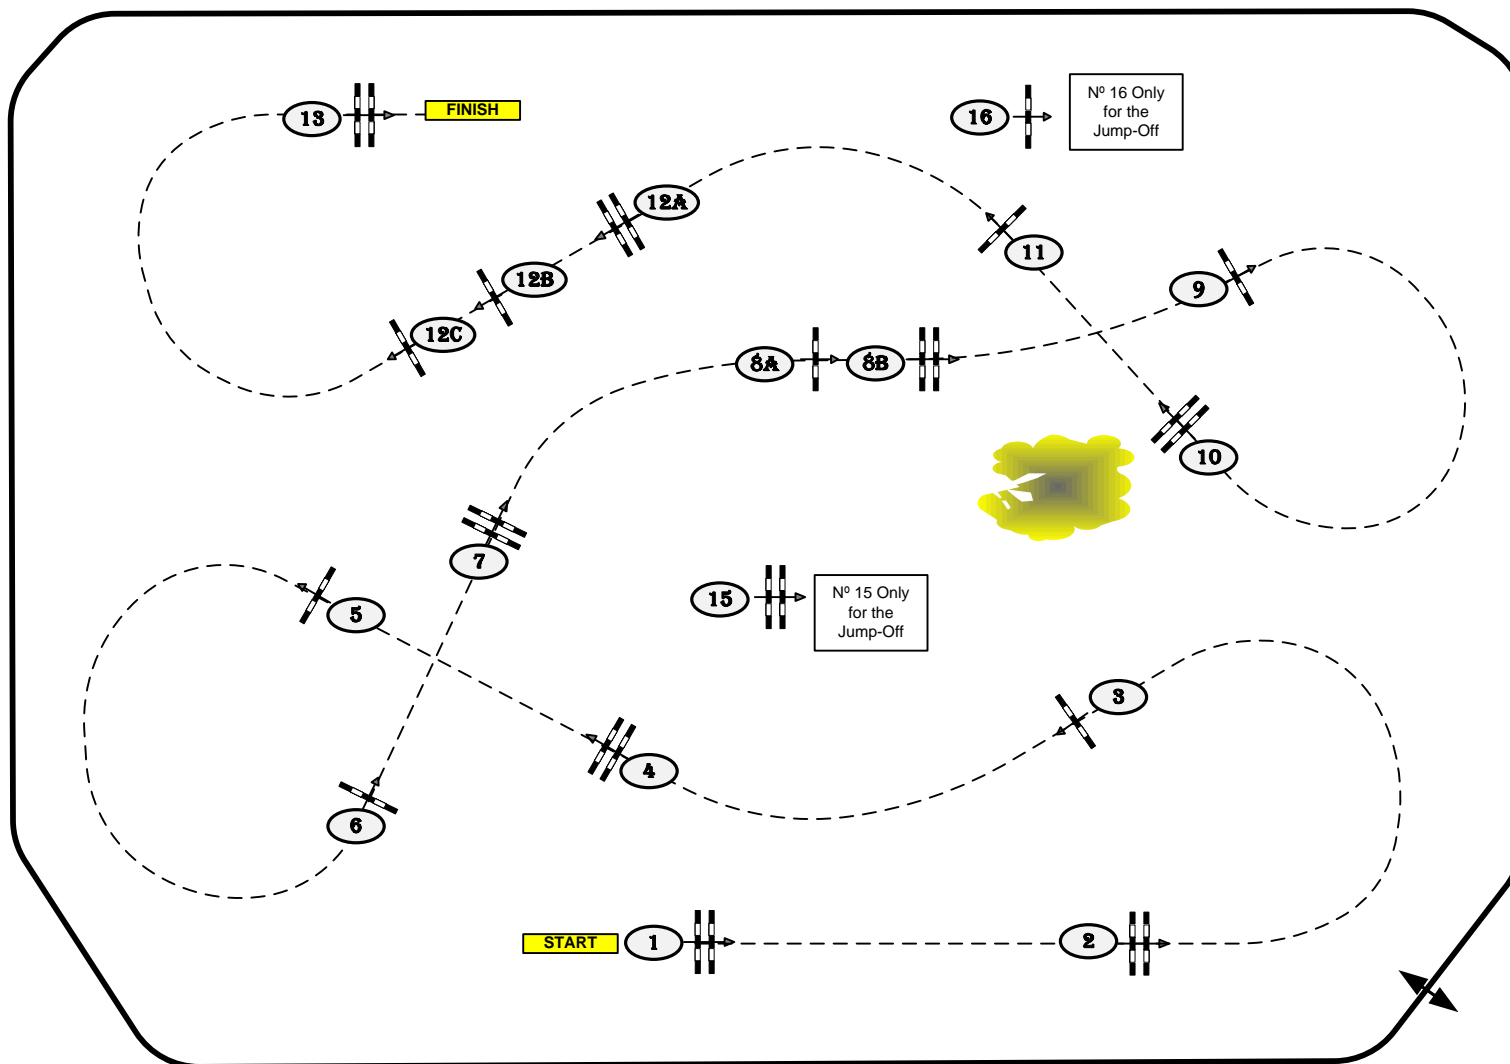

JUMP OFF : 3,4,6,15,12bc,13 & 16

Length: 480 m

Efforts: 16

Length: 320 m

Article : 238.2.2

Time allowed: 77 sec

Time allowed: 52 sec

Height: 1,55 m

Time limit: 154 sec

Time limit: 104 sec

ESCALA 1/600
10 m

Course Designers:
Javier Trenor (Esp)
chatrenor@hotmail.com
Anderson Lima (Bra)
amlima1@hotmail.com
Benjamin Fernandez (Mex)
benjafernandez@hotmail.com