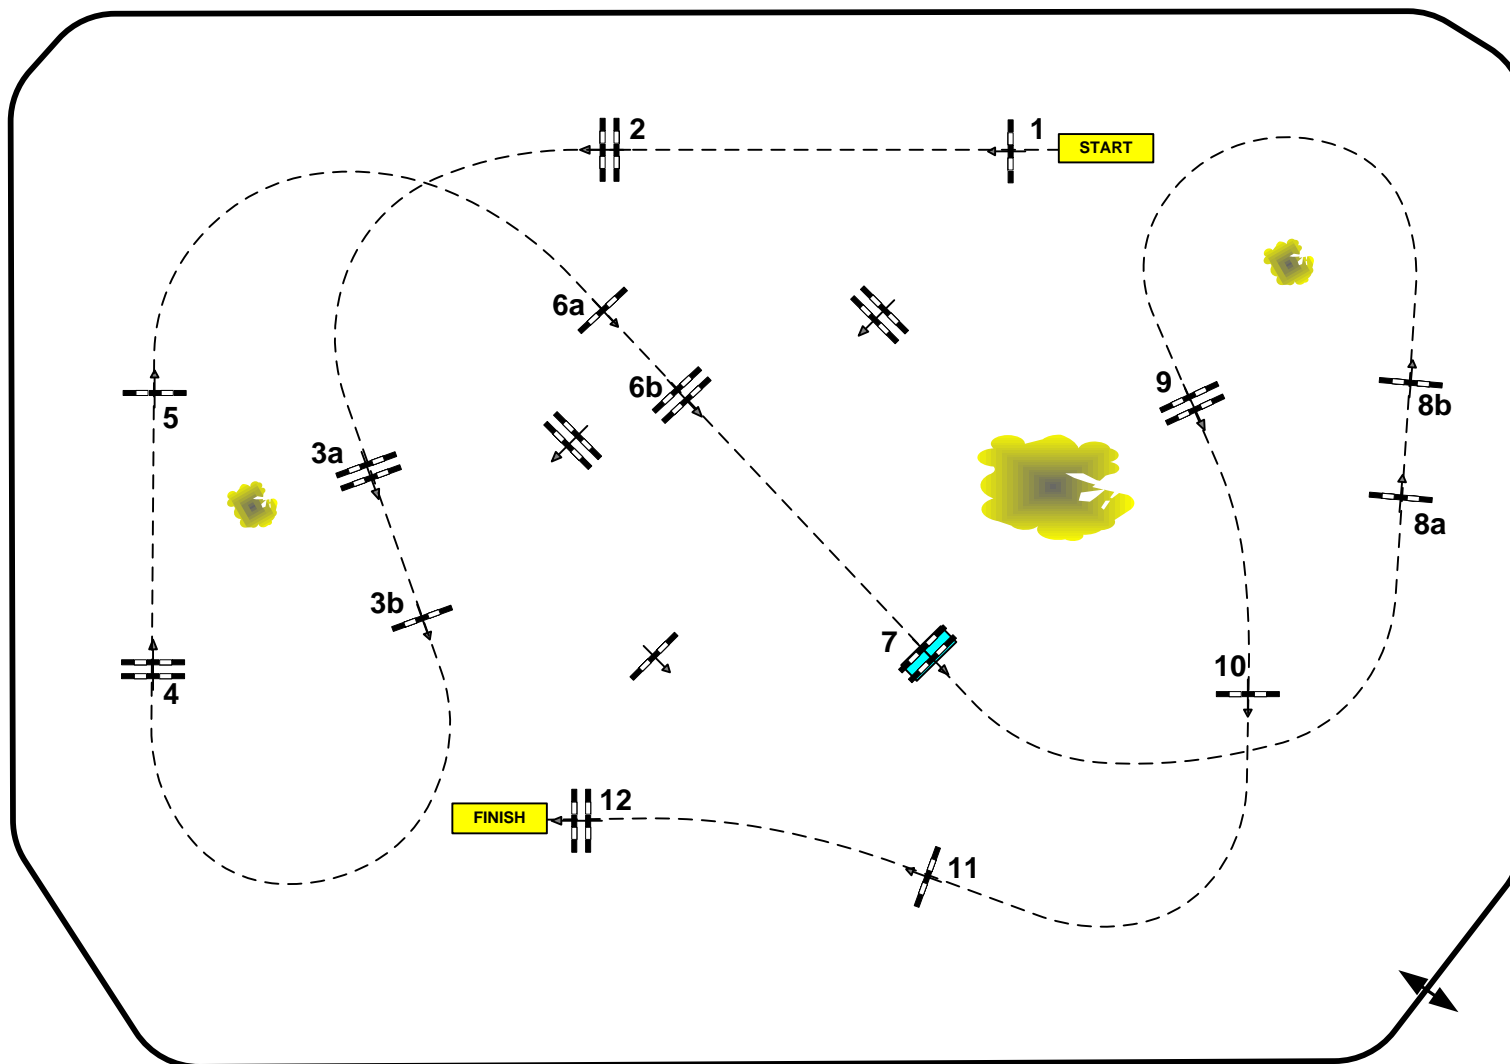

Length: 440 m

Efforts: 15

Article : 238.2.1

Time allowed: 71 sec

Height: 1,55/1,60 m

Time limit: 142 sec

ESCALA 1/600  
10 m

JURY